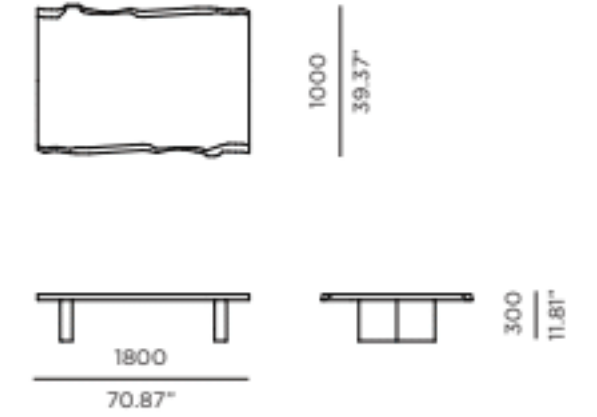

PURE

Pure-09 Live edge coffee table

FRAME

TABLE TOP

SPECIAL FEATURES

PROTECTIVE COVER

DESCRIPTION:

A natural masterpiece, revived and ready to welcome to generations to come, the Pure collection offers one-of-a-kind solid wood live edge pieces, each individually handcrafted from sustainably harvested timber. The statement-making dining table features a broad live edge top set upon an aluminium sheet dovetail base, while the coffee table marries a simple glass disc top with a majestic live edge base that's guaranteed to turn heads. Side tables and stools are hand carved into blocks that will add an organic accent to any room of the house.

PROTECTIVE COVERS:

Protect your investment with water-repellent Sea-Sprae® fabric; protective backside coating, UV resistant.

SHIPPING AND DELIVERY:

Stock frames and stock cushions delivered in 1-3 weeks.
Stock frames with COM cushions delivered in 3-6 weeks.
Custom Orders delivered in 10-14 weeks.

WARRANTY:

FRAMES: 5 limited warranty on structural integrity.
MATERIALS: 2 year limited warranty.

TECHNICAL INFORMATION

TEAK:
100% plantation grown, premium A-Grade teak.

POWDER COATED ALUMINIUM:
Asko Nobel® handcrafted, powder coated, rust-proof aluminium Frame, reinforced signature connection points.

Net Weight: 57 kg / 125.7 lb