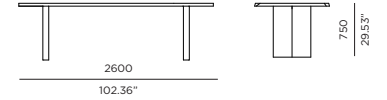

SPECIAL FEATURES

PROTECTIVE COVER

DESCRIPTION:

A natural masterpiece, revived and ready to welcome to generations to come, the Pure collection offers one-of-a-kind solid wood live edge pieces, each individually handcrafted from sustainably harvested timber. The statement-making dining table features a broad live edge top set upon an aluminium sheet dovetail base, while the coffee table marries a simple glass disc top with a majestic live edge base that's guaranteed to turn heads. Side tables and stools are hand carved into blocks that will add an organic accent to any room of the house.

PROTECTIVE COVERS:

Protect your investment with water-repellent Sea-Sprae® fabric; protective backside coating, UV resistant.

SHIPPING AND DELIVERY:

Stock frames and stock cushions delivered in 1-3 weeks.
Stock frames with COM cushions delivered in 3-6 weeks.
Custom Orders delivered in 10-14 weeks.

WARRANTY:

FRAMES: 5 limited warranty on structural integrity.
MATERIALS: 2 year limited warranty.

TECHNICAL INFORMATION

TEAK:
100% plantation grown, premium A-Grade teak.

POWDER COATED ALUMINIUM:
Asko Nobel® handcrafted, powder coated, rust-proof aluminium Frame, reinforced signature connection points.

Net Weight: 116 kg / 255.7 lb