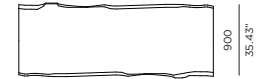

PURE

Pure-08 Live edge dining table

FRAME

Asteroid Powdercoat

TABLE TOP

Teak

SPECIAL FEATURES

PROTECTIVE COVER