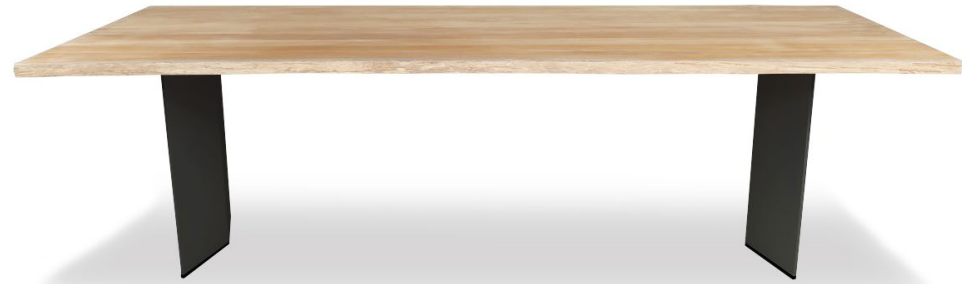

PURE

Pure-08 Live edge dining table

FRAME

Asteroid Powdercoat

TABLE TOP

Teak

SPECIAL FEATURES

PROTECTIVE COVER

DESCRIPTION:

A natural masterpiece, revived and ready to welcome to generations to come, the Pure collection offers one-of-a-kind solid wood live edge pieces, each individually handcrafted from sustainably harvested timber. The statement-making dining table features a broad live edge top set upon an aluminium sheet dovetail base, while the coffee table marries a simple glass disc top with a majestic live edge base that's guaranteed to turn heads. Side tables and stools are hand carved into blocks that will add an organic accent to any room of the house.