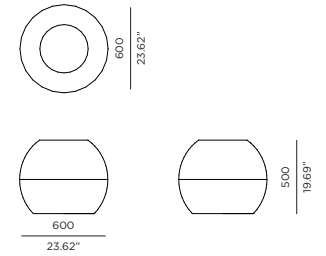

PURE

Pure-06 Side table sphere

FRAME

Teak

SPECIAL FEATURES

PROTECTIVE COVER

DESCRIPTION:

A natural masterpiece, revived and ready to welcome to generations to come, the Pure collection offers one-of-a-kind solid wood live edge pieces, each individually handcrafted from sustainably harvested timber. The statement-making dining table features a broad live edge top set upon an aluminium sheet dovetail base, while the coffee table marries a simple glass disc top with a majestic live edge base that's guaranteed to turn heads. Side tables and stools are hand carved into blocks that will add an organic accent to any room of the house.