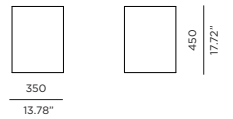

PURE

Pure-04 Side table square

FRAME

Teak

SPECIAL FEATURES

PROTECTIVE COVER

DESCRIPTION:

A natural masterpiece, revived and ready to welcome to generations to come, the Pure collection offers one-of-a-kind solid wood live edge pieces, each individually handcrafted from sustainably harvested timber. The statement-making dining table features a broad live edge top set upon an aluminium sheet dovetail base, while the coffee table marries a simple glass disc top with a majestic live edge base that's guaranteed to turn heads. Side tables and stools are hand carved into blocks that will add an organic accent to any room of the house.