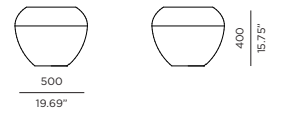

PURE

Pure-03 Side table curved

FRAME

Teak

SPECIAL FEATURES

PROTECTIVE COVER

DESCRIPTION:

A natural masterpiece, revived and ready to welcome to generations to come, the Pure collection offers one-of-a-kind solid wood live edge pieces, each individually handcrafted from sustainably harvested timber. The statement-making dining table features a broad live edge top set upon an aluminium sheet dovetail base, while the coffee table marries a simple glass disc top with a majestic live edge base that's guaranteed to turn heads. Side tables and stools are hand carved into blocks that will add an organic accent to any room of the house.