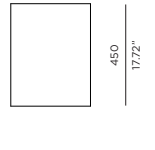

PURE

Pure-02 Natural stump

FRAME

Teak

SPECIAL FEATURES

PROTECTIVE COVER

DESCRIPTION:

A natural masterpiece, revived and ready to welcome to generations to come, the Pure collection offers one-of-a-kind solid wood live edge pieces, each individually handcrafted from sustainably harvested timber. The statement-making dining table features a broad live edge top set upon an aluminium sheet dovetail base, while the coffee table marries a simple glass disc top with a majestic live edge base that's guaranteed to turn heads. Side tables and stools are hand carved into blocks that will add an organic accent to any room of the house.