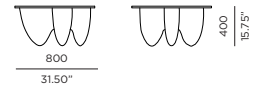

PURE

Pure-01A Teak root coffee table

FRAME

Teak

TABLE TOP

Glass - Clear

SPECIAL FEATURES

PROTECTIVE COVER