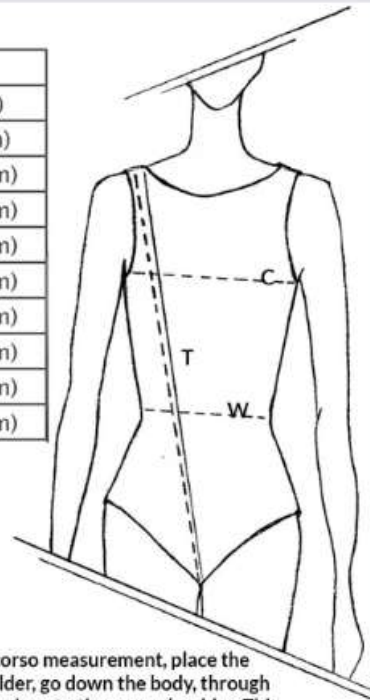

### GIRLS / WOMENS LEOTARDS

SIZE	AGE	WAIST	CHEST	TORSO
4	3-4	20-21" (51-53cm)	21-24" (51-61cm)	35-38" (90-96cm)
6	5-6	20-22" (51-56cm)	23-26" (58-66cm)	38-41" (97-104cm)
8	7-8	20-23" (51-58cm)	25-28" (63-71cm)	41-45" (105-114cm)
10	9-10	21-24" (53-61cm)	27-30" (68-76cm)	45-49" (115-125cm)
12	11-12	22-25" (56-63cm)	29-32" (73-81cm)	47-51" (120-130cm)
14	13-14	24-27" (61-68cm)	31-34" (78-86cm)	50-53" (127-135cm)
AXS	14-15	25-27" (63-68cm)	33-36" (84-91cm)	54-57" (136-146cm)
AS	15-16	26-28" (66-71cm)	35-38" (89-96cm)	58-61" (147-156cm)
AM	16+	27-29" (68-73cm)	36-40" (91-101cm)	62-64" (158-163cm)
AL	16+	28-30" (71-76cm)	39-42" (99-106cm)	63-65" (160-165cm)

If you unsure on sizing, please give our helpful team a call on 01884 266226. If you are needing a custom size we can also help, please get in touch for more information.

For an accurate torso measurement, place the tape on the shoulder, go down the body, through the crotch and back up to the same shoulder. This will tell us the length needed in the body of your leotard.

## Womens / Girls Leotard Size Chart

### BOYS / MENS LEOTARDS

SIZE	AGE	WAIST	CHEST	TORSO
4	3-4	20-21" (51-53cm)	22-24" (56-61cm)	37-40" (94-101cm)
6	5-6	21-22" (53-56cm)	23-26" (58-66cm)	38-42" (97-106cm)
8	7-8	23-24" (56-61cm)	26-28" (66-71cm)	41-45" (105-114cm)
10	9-10	25-26" (63-66cm)	28-30" (71-76cm)	45-49" (115-125cm)
12	11-12	27-28" (68-71cm)	30-32" (76-81cm)	47-51" (120-130cm)
14	13-14	28-29" (71-73cm)	32-34" (81-86cm)	52-57" (132-146cm)
AXS	14-15	30-31" (76-78cm)	34-36" (86-91cm)	55-60" (139-152cm)
AS	15-16	32-33" (81-84cm)	36-38" (91-96cm)	61-65" (156-165cm)
AM	16+	34-35" (86-89cm)	38-40" (96-101cm)	63-66" (160-168cm)
AL	16+	36-38" (91-96cm)	40-42" (101-106cm)	65-69" (165-175cm)