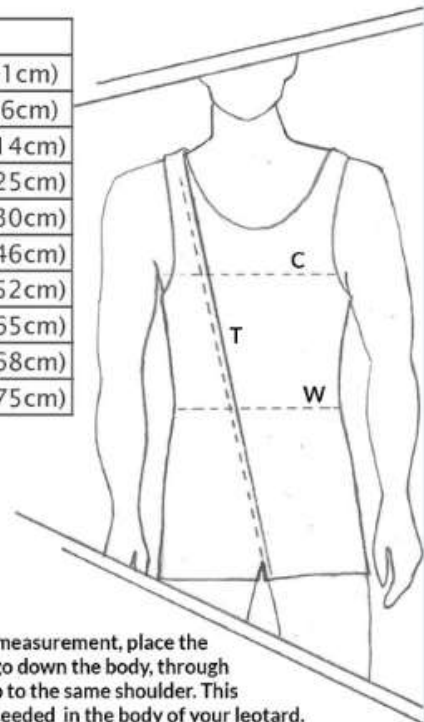

### GIRLS / WOMENS LEOTARDS

SIZE	AGE	WAIST	CHEST	TORSO
4	3-4	20-21" (51-53cm)	21-24" (51-61cm)	35-38" (90-96cm)
6	5-6	20-22" (51-56cm)	23-26" (58-66cm)	38-41" (97-104cm)
8	7-8	20-23" (51-58cm)	25-28" (63-71cm)	41-45" (105-114cm)
10	9-10	21-24" (53-61cm)	27-30" (68-76cm)	45-49" (115-125cm)
12	11-12	22-25" (56-63cm)	29-32" (73-81cm)	47-51" (120-130cm)
14	13-14	24-27" (61-68cm)	31-34" (78-86cm)	50-53" (127-135cm)
AXS	14-15	25-27" (63-68cm)	33-36" (84-91cm)	54-57" (136-146cm)
AS	15-16	26-28" (66-71cm)	35-38" (89-96cm)	58-61" (147-156cm)
AM	16+	27-29" (68-73cm)	36-40" (91-101cm)	62-64" (158-163cm)
AL	16+	28-30" (71-76cm)	39-42" (99-106cm)	63-65" (160-165cm)

If you unsure on sizing, please give our helpful team a call on 01884 266226. If you are needing a custom size we can also help, please get in touch for more information.

For an accurate torso measurement, place the tape on the shoulder, go down the body, through the crotch and back up to the same shoulder. This will tell us the length needed in the body of your leotard.

## Womens / Girls Leotard Size Chart

### BOYS / MENS LEOTARDS

SIZE	AGE	WAIST	CHEST	TORSO
4	3-4	20-21" (51-53cm)	22-24" (56-61cm)	37-40" (94-101cm)
6	5-6	21-22" (53-56cm)	23-26" (58-66cm)	38-42" (97-106cm)
8	7-8	23-24" (56-61cm)	26-28" (66-71cm)	41-45" (105-114cm)
10	9-10	25-26" (63-66cm)	28-30" (71-76cm)	45-49" (115-125cm)
12	11-12	27-28" (68-71cm)	30-32" (76-81cm)	47-51" (120-130cm)
14	13-14	28-29" (71-73cm)	32-34" (81-86cm)	52-57" (132-146cm)
AXS	14-15	30-31" (76-78cm)	34-36" (86-91cm)	55-60" (139-152cm)
AS	15-16	32-33" (81-84cm)	36-38" (91-96cm)	61-65" (156-165cm)
AM	16+	34-35" (86-89cm)	38-40" (96-101cm)	63-66" (160-168cm)
AL	16+	36-38" (91-96cm)	40-42" (101-106cm)	65-69" (165-175cm)