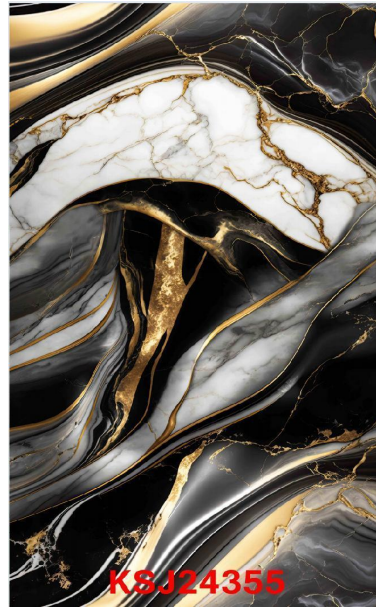

定制膜系列-B

Customized film series-B