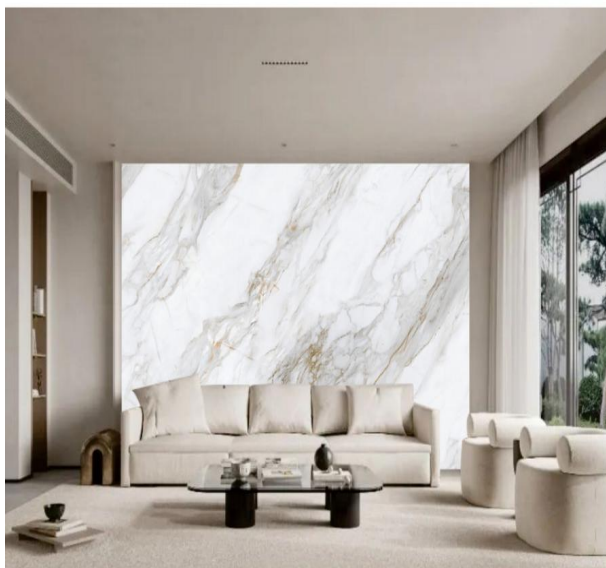

定制膜系列-A Customized film series-A