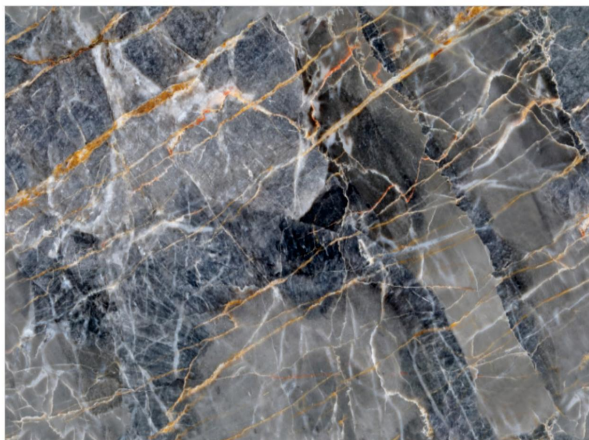

DY-019 SIZE:122*240CM / 122*280CM

DY-020 SIZE:122*240CM / 122*280CM

DY-021 SIZE:122*240CM / 122*280CM

定制膜系列-A Customized film series-A

DY-023 SIZE:122*240CM / 122*280CM

DY-026 SIZE:122*240CM / 122*280CM

DY-027 SIZE:122*240CM / 122*280CM