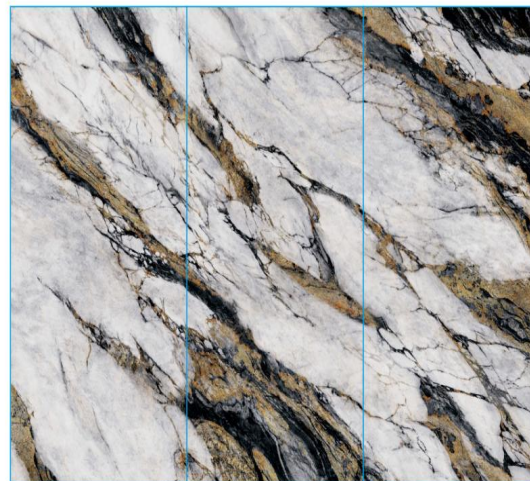

DY-033A DY-033B DY-033C
SIZE:122*240CM / 122*280CM

DY-034A DY-034B DY-034C
SIZE:122*240CM / 122*280CM

定制膜系列-A Customized film series-A

DY-039A DY-039B DY-039C
SIZE:122*240CM / 122*280CM

DY-036A DY-036B DY-036C
SIZE:122*240CM / 122*280CM