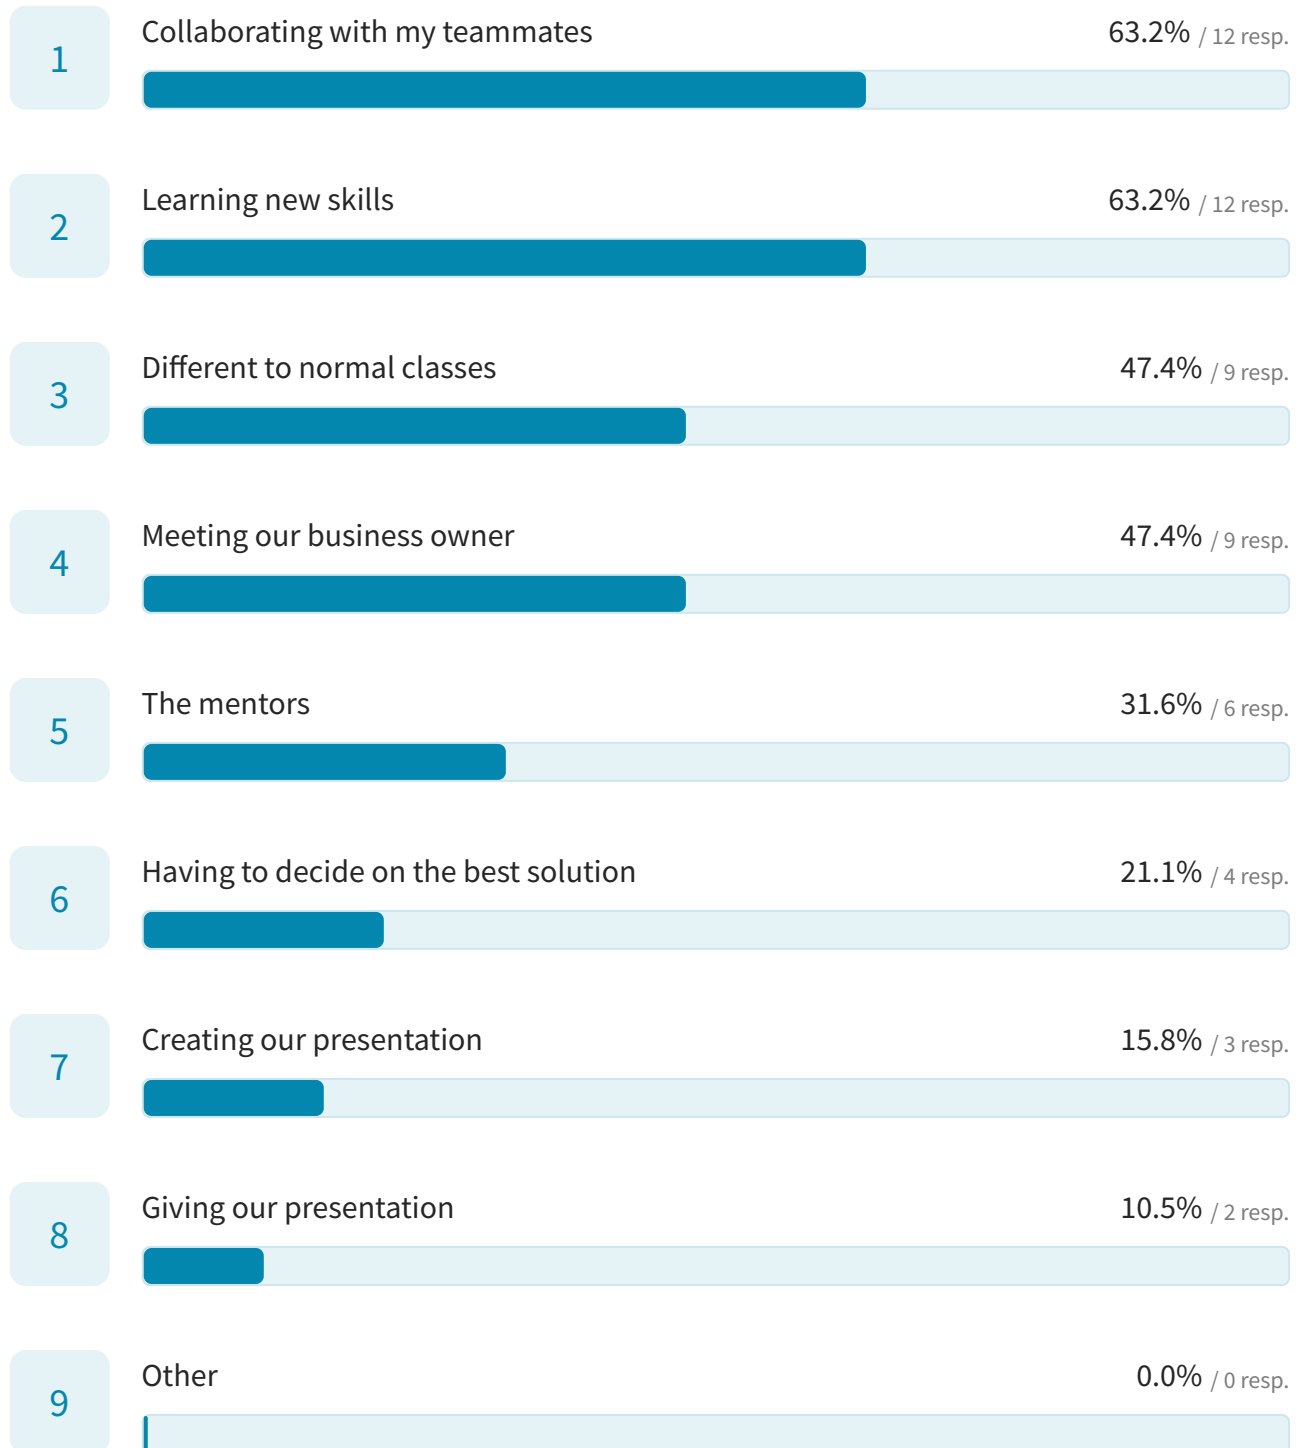

Enterprise in the Community St Paul's Catholic College

19 responses

Which team were you in

19 out of 19 answered

Would you recommend the program to your friends?

19 out of 19 answered

3.7 Average rating

What 3 things did you MOST enjoy about the program?

19 out of 19 answered

What did you LEAST enjoy about the program?

19 out of 19 answered

How much did the program help you learn about being in business

19 out of 19 answered

4.1 Average rating

How difficult or challenging was the work