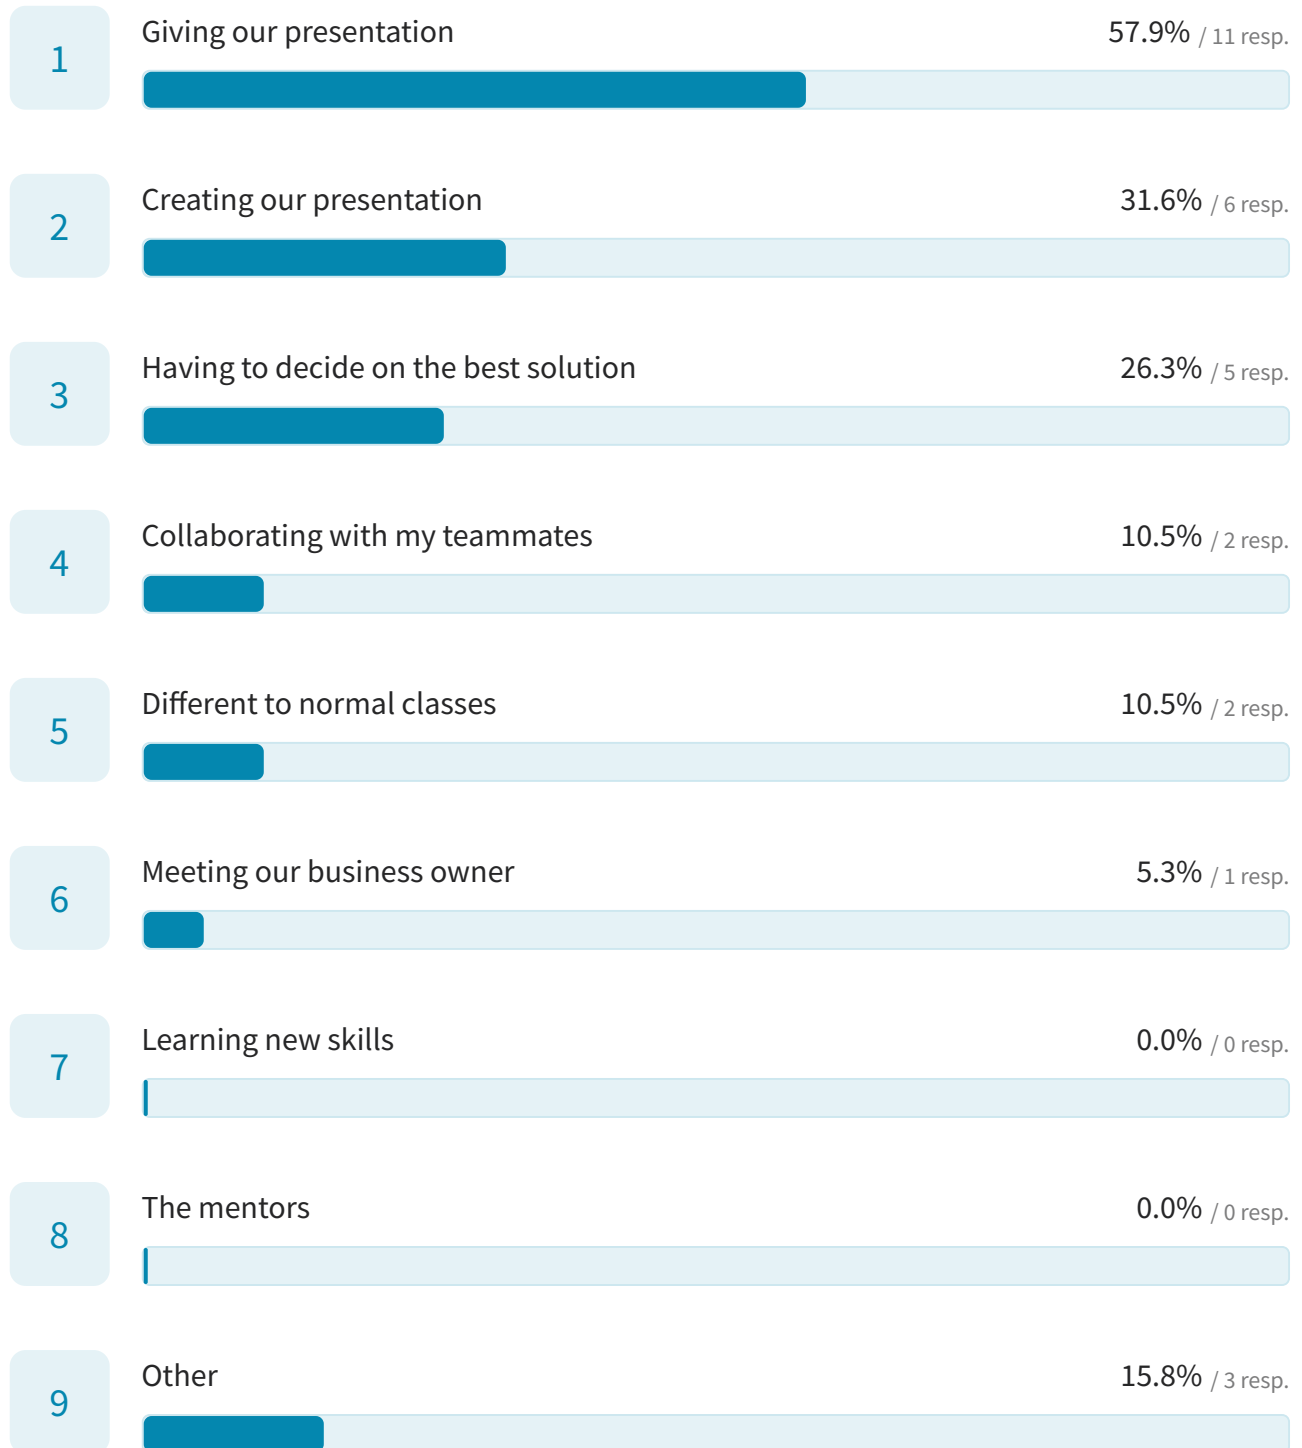

Enterprise in the Community St Paul's Catholic College

19 responses

Which team were you in

19 out of 19 answered

Would you recommend the program to your friends?

19 out of 19 answered

3.7 Average rating

What 3 things did you MOST enjoy about the program?

19 out of 19 answered

What did you LEAST enjoy about the program?

19 out of 19 answered

How much did the program help you learn about being in business

19 out of 19 answered

4.1 Average rating

How difficult or challenging was the work