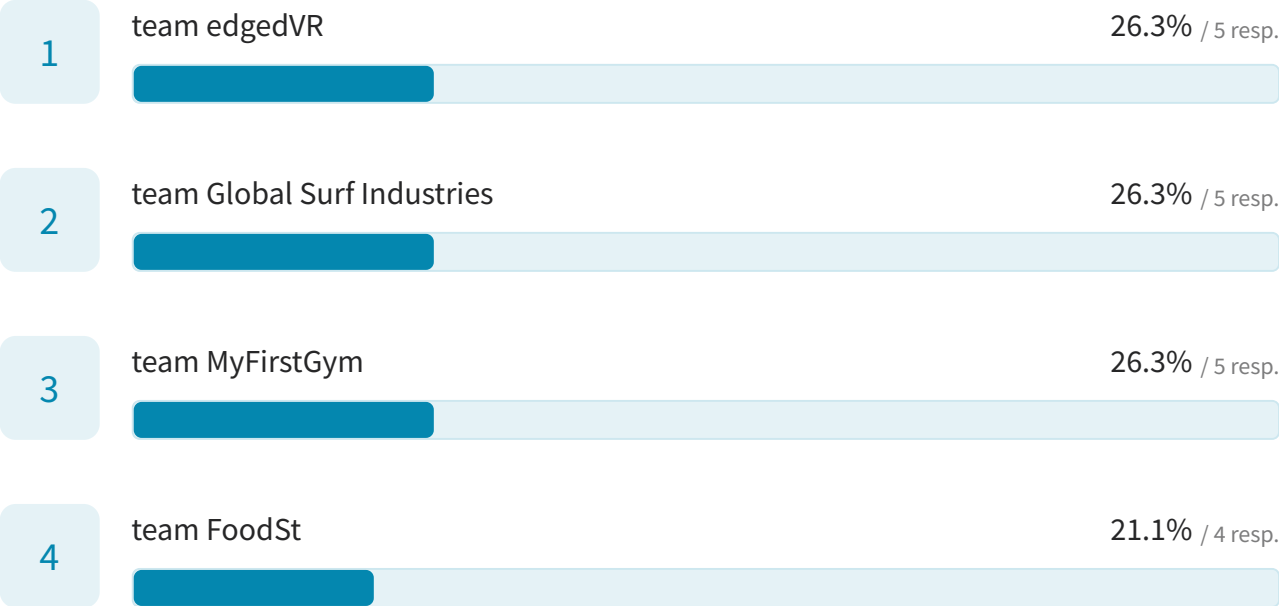

Enterprise in the Community St Paul's Catholic College

19 responses

Which team were you in

19 out of 19 answered

Would you recommend the program to your friends?

19 out of 19 answered

3.7 Average rating

What 3 things did you MOST enjoy about the program?