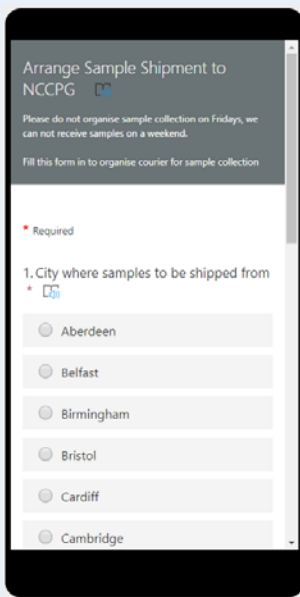

The shipment form can be found on our website.

www.nccpg.org

On mobiles there is a button at the bottom of every page for shipping.

Mobile

Desktop

Instructions on how to fill in the shipping form are on the next page

Go to www.nccpg.org
scroll down and select SHIP