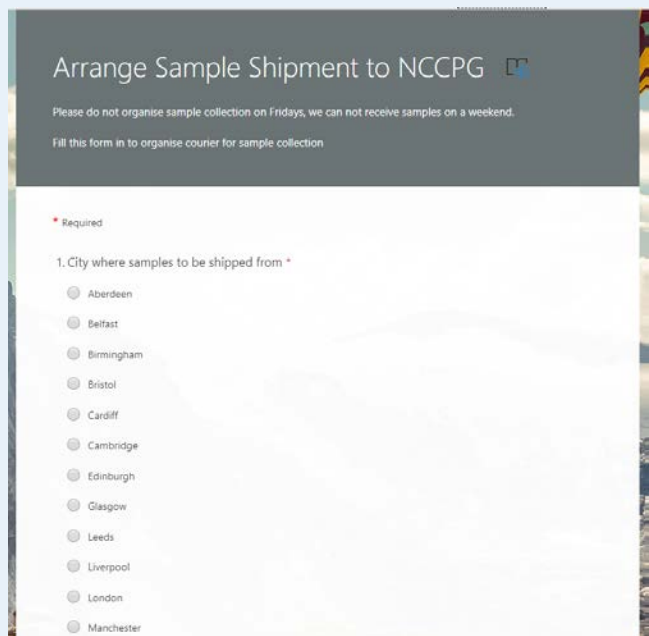

The shipment form can be found on our website.

www.nccpg.org

On mobiles there is a button at the bottom of every page for shipping.

Mobile

Desktop

Instructions on how to fill in the shipping form are on the next page

Go to www.nccpg.org
scroll down and select SHIP