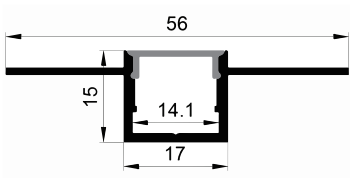

5615

ALU PROFILE

5615 ALU 6063-T5 1M,2M,3M

Black