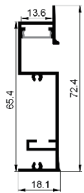

Clear

ACCESSORIES

End Cap

Black

BLACK SERIES

7318

ALU PROFILE

7318 ALU 6063-T5 1M,2M,3M