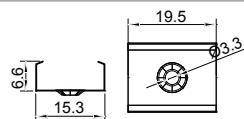

BLACK SERIES

1506

ALU PROFILE

1506 ALU   6063-T5   1M,2M,3M

Black

COVER

1506 PC   PC   1M,2M,3M   Push in

Black

Opal

Diffuser

Clear

ACCESSORIES

End Cap

Black

Clip

Stainless steel