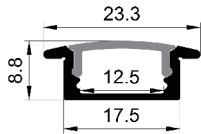

BLACK SERIES

2507D

ALU PROFILE

2507D ALU 6063-T5 1M,2M,3M

COVER

2507D PC PC 1M,2M,3M Push in

ACCESSORIES

End Cap

Clip