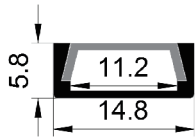

Black

Clip

Stainless steel

BLACK SERIES

1506

ALU PROFILE

1506 ALU 6063-T5 1M,2M,3M

Black