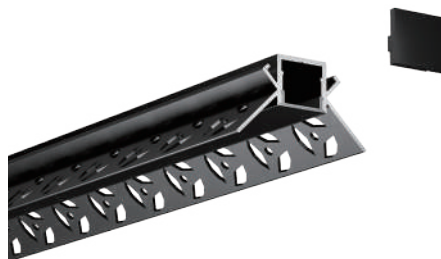

BLACK SERIES

3939B

ALU PROFILE

3939B ALU 6063-T5 1M,2M,3M

COVER

3939B PC PC 1M,2M,3M Push in

ACCESSORIES

End Cap