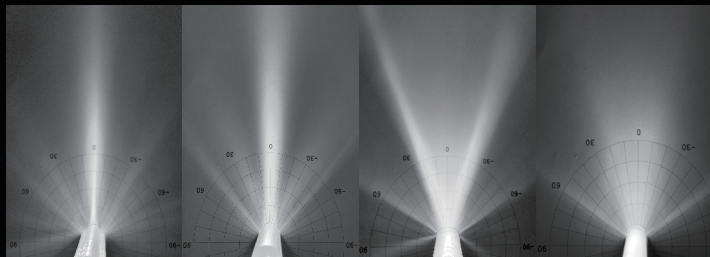

The PC cover takes the function of improving the light-emitting effect of the LED lamp bead on the LED line lamp. We routinely offer PC covers in 3 colors, each of which has a different light-emitting effect, allowing the LED lights to illuminate more evenly. So as not to hurt the eyes and achieve better lighting effects. Protect the LED light strip to prevent dust from entering, affecting the life of the light strip. At the same time, our lampshade has different special structures, and has a full plastic tubular sealing structure. It can be IP65 waterproof after being glued with a silicone plug. The thickened structure can actually be Adapt to the high strength and pressure on the ground. The lens series masks focus light to improve luminous efficiency.

COVER Influencing factors of light spots

PC cover Transmittance

The data is for reference only, subject to the actual product

Distance between LEDs and PC cover

The higher the distance, the more uniform the light image

Distance between the LEDs

(LEDs arrangement density)
The higher the distance, the more uniform the light image

About packaging

1、 Aluminum profile and PC cover are protected by each outer independent PE bag