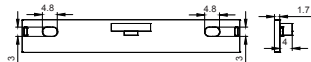

ACCESSORIES

End Cap

Black

Clip