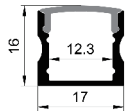

BLACK SERIES

1715B

ALU PROFILE

1715B ALU 6063-T5 1M,2M,3M

COVER

1715B PC PC 1M,2M,3M Push in

ACCESSORIES

End Cap

Clip