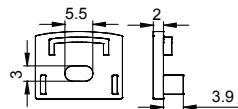

ACCESSORIES

End Cap