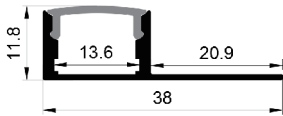

ACCESSORIES

End Cap

Black

BLACK SERIES

3811

ALU PROFILE

3811 ALU 6063-T5 1M,2M,3M

Black