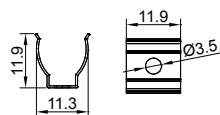

BLACK SERIES

1212B

ALU PROFILE

1212B ALU 6063-T5 1M,2M,3M

Black

COVER

1212B PC PC 1M,2M,3M

Push in

Black

Opal

Diffuser

Clear

ACCESSORIES

End Cap

Black

Clip

Stainless steel