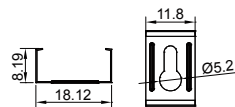

Clear

ACCESSORIES

End Cap

Black

Clip

Stainless steel

BLACK SERIES

1919D