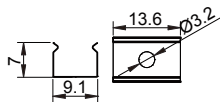

Clip

Stainless steel

BLACK SERIES

1010K

ALU PROFILE

1010K ALU 6063-T5 1M,2M,3M

Black

COVER