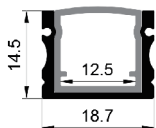

ALU PROFILE

1715W ALU 6063-T5 1M,2M,3M

Black

COVER

1715W PC PC 1M,2M,3M Push in

Black

Opal

Diffuser