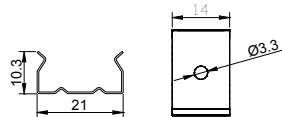

BLACK SERIES

2016B

ALU PROFILE

2016B ALU 6063-T5 1M,2M,3M

COVER

2016B PC PC 1M,2M,3M Push in

ACCESSORIES

End Cap

Clip