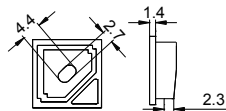

ACCESSORIES

End Cap