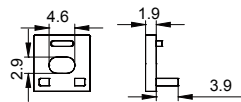

ACCESSORIES

End Cap