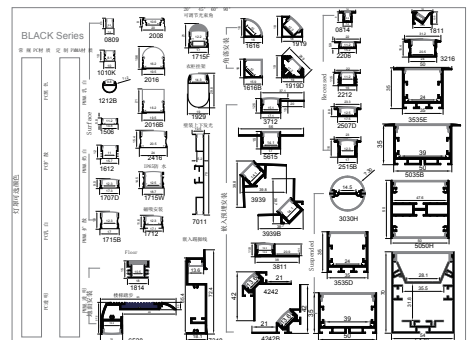

Shenzhen TLP optoelectronics Co.,Ltd

Top LED Profile

Aluminum Profile

LED STRIP LIGHTS

Sample display

Black sample box

2020 NEW

PC/PMMA COVER