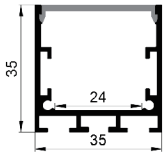

BLACK SERIES

3535D

ALU PROFILE

3535D ALU 6063-T5 1M,2M,3M

Black

COVER

3535D PC PC 1M,2M,3M Push in

Black

Opal

Diffuser

Clear

ACCESSORIES

End Cap

Black

Other

Stainless steel

L Shape Connector

90° Connector

Straight Connector