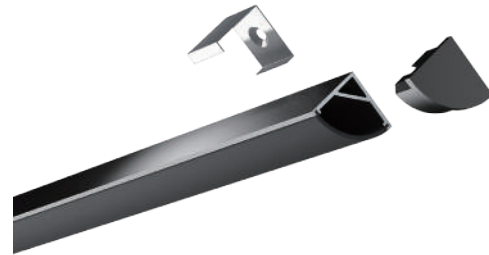

BLACK SERIES

1616

ALU PROFILE

1616 ALU   6063-T5   1M,2M,3M

COVER

Black

1616 PC   PC   1M,2M,3M

Push in

Black

Opal

Diffuser

Clear

ACCESSORIES

End Cap

Black

Clip

Stainless steel