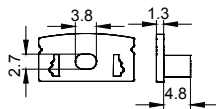

ACCESSORIES

End Cap