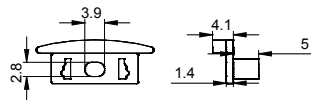

ACCESSORIES

End Cap

Clip