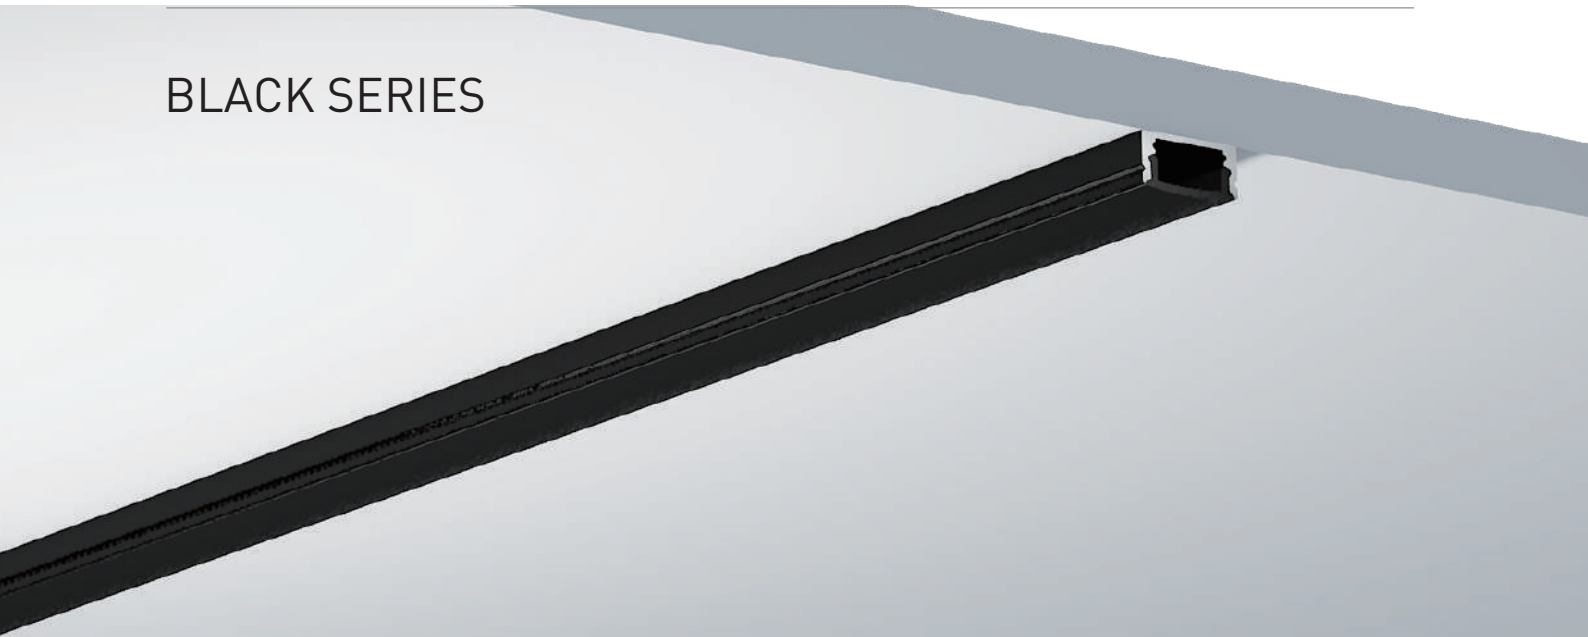

BLACK SERIES

1707D