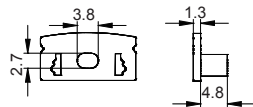

ACCESSORIES

End Cap