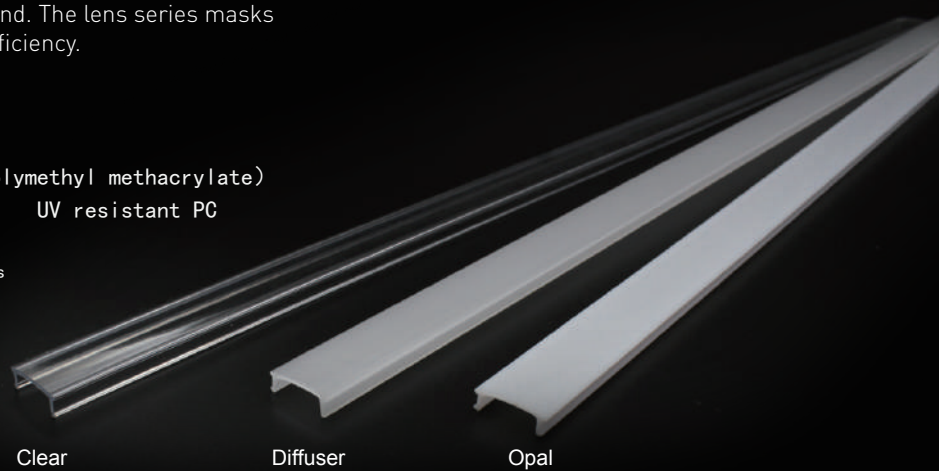

PC/PMMA COVER

The PC cover takes the function of improving the light-emitting effect of the LED lamp bead on the LED line lamp. We routinely offer PC covers in 3 colors, each of which has a different light-emitting effect, allowing the LED lights to illuminate more evenly. So as not to hurt the eyes and achieve better lighting effects. Protect the LED light strip to prevent dust from entering, affecting the life of the light strip. At the same time, our lampshade has different special structures, and has a full plastic tubular sealing structure. It can be IP65 waterproof after being glued with a silicone plug. The thickened structure can actually be Adapt to the high strength and pressure on the ground. The lens series masks focus light to improve luminous efficiency.

PC cover is available in 3 colors

Material PC (Polycarbonate)
Customization :PMMA (Acrylic/Polymethyl methacrylate)
Fire protection grade : V-2   UV resistant PC
Length : 1M、2M、3M
Environmental protection material meets
EU CE & ROHS certification