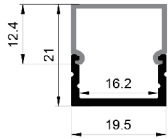

BLACK SERIES

2016B

ALU PROFILE

2016B ALU 6063-T5 1M,2M,3M

COVER

2016B PC PC 1M,2M,3M Push in

ACCESSORIES

End Cap

Clip