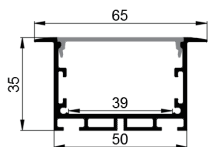

L Shape Connector

90° Connector

Straight Connector

BLACK SERIES

5035B

ALU PROFILE

5035B ALU 6063-T5 1M,2M,3M

Black