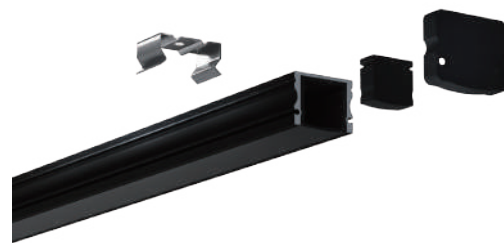

Clear

ACCESSORIES

End Cap

Black

Clip

Stainless steel

BLACK SERIES

1715W