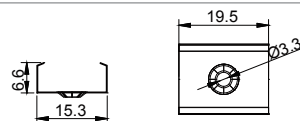

Stainless steel