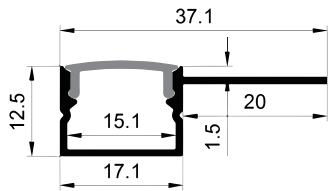

ACCESSORIES

End Cap

Black

Clip

Stainless steel

BLACK SERIES

3712

ALU PROFILE