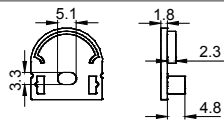

ACCESSORIES

End Cap