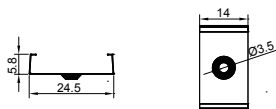

BLACK SERIES

3216

ALU PROFILE

3216 ALU 6063-T5 1M,2M,3M

COVER

Black

3216 PC PC 1M,2M,3M

Push in

Black

Opal

Diffuser

Clear

ACCESSORIES

End Cap

Black

Clip

Stainless steel