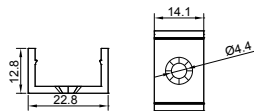

BLACK SERIES

2016

ALU PROFILE

2016 ALU   6063-T5   1M,2M,3M

COVER

Black

2016 PC   PC   1M,2M,3M

Push in

Black

Opal

Diffuser

Clear

ACCESSORIES

End Cap

Black

Clip

Stainless steel