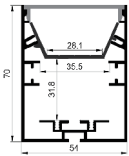

ALU PROFILE

5470 ALU   6063-T5   1M,2M,3M

COVER