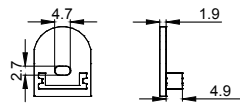

Black

Other

Stainless steel

BLACK SERIES

1929

ALU PROFILE

1929 ALU	6063-T5	1M,2M,3M
----------	---------	----------

COVER