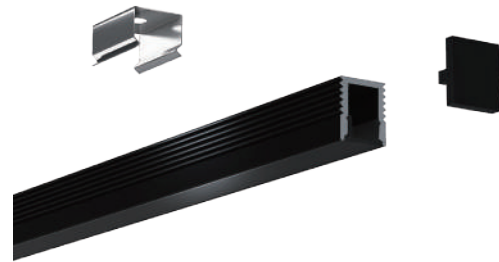

BLACK SERIES

0809

ALU PROFILE

0809 ALU   6063-T5   1M,2M,3M

COVER

Black

0809 PC   PC   1M,2M,3M

Push in

Black

Opal

Diffuser

Clear

ACCESSORIES

End Cap

Black

Clip

Stainless steel