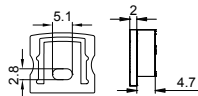

ACCESSORIES

End Cap