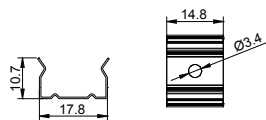

BLACK SERIES

2515B

ALU PROFILE

2515B ALU 6063-T5 1M,2M,3M

COVER

2515B PC PC 1M,2M,3M Push in

ACCESSORIES

End Cap

Clip