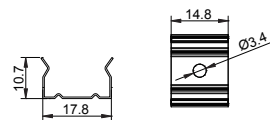

BLACK SERIES

2507D

ALU PROFILE

2507D ALU 6063-T5 1M,2M,3M

COVER

2507D PC PC 1M,2M,3M Push in

ACCESSORIES

End Cap

Clip