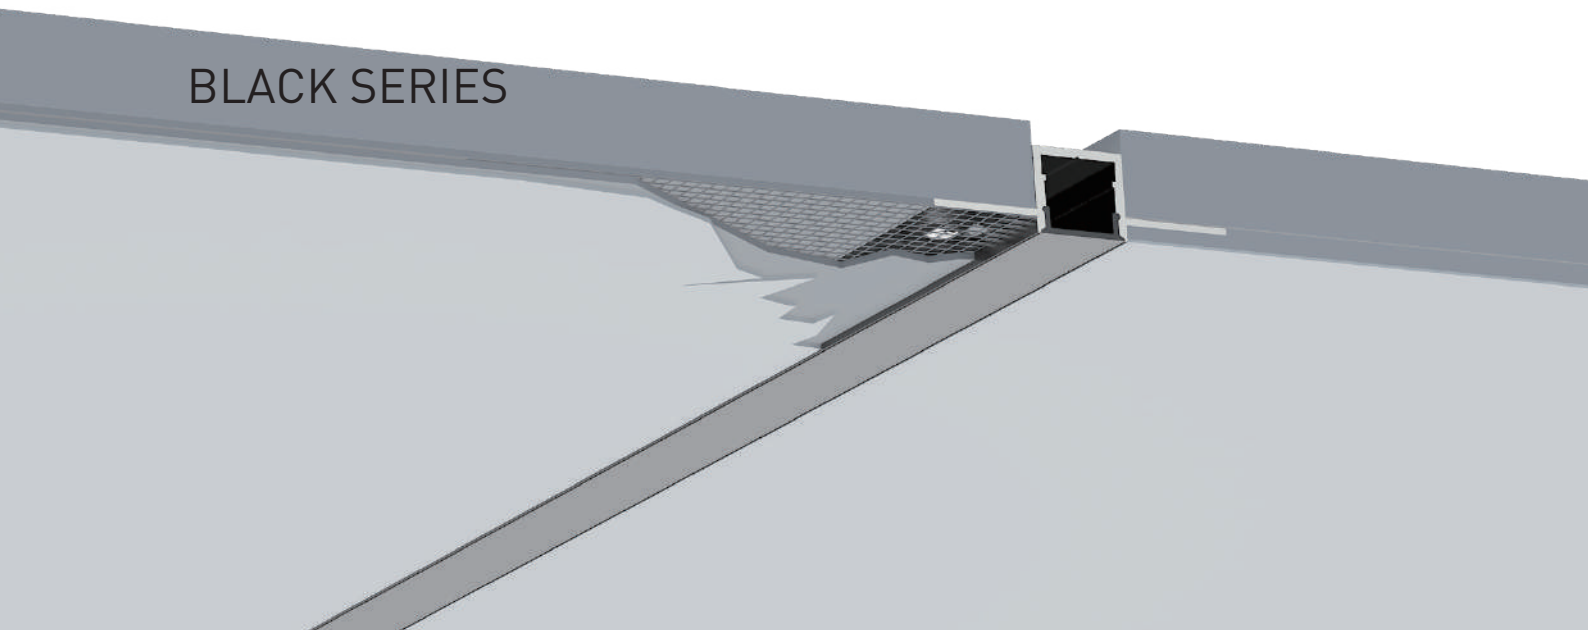

BLACK SERIES