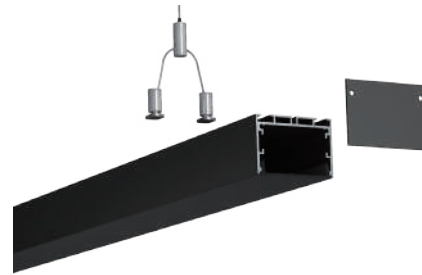

ALU PROFILE

5035 ALU   6063-T5   1M,2M,3M