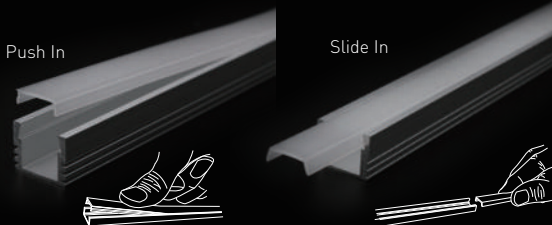

The PC cover takes the function of improving the light-emitting effect of the LED lamp bead on the LED line lamp. We routinely offer PC covers in 3 colors, each of which has a different light-emitting effect, allowing the LED lights to illuminate more evenly. So as not to hurt the eyes and achieve better lighting effects. Protect the LED light strip to prevent dust from entering, affecting the life of the light strip. At the same time, our lampshade has different special structures, and has a full plastic tubular sealing structure. It can be IP65 waterproof after being glued with a silicone plug. The thickened structure can actually be Adapt to the high strength and pressure on the ground. The lens series masks focus light to improve luminous efficiency.

COVER Influencing factors of light spots

PC cover Transmittance

The data is for reference only, subject to the actual product

Distance between LEDs and PC cover

The higher the distance, the more uniform the light image

Distance between the LEDs

(LEDs arrangement density)
The higher the distance, the more uniform the light image

About packaging

1、 Aluminum profile and PC cover are protected by each outer independent PE bag