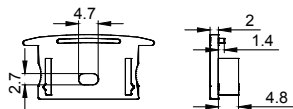

ACCESSORIES

End Cap