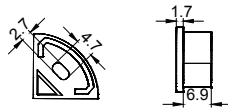

ACCESSORIES

End Cap