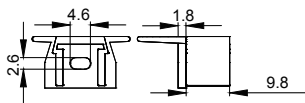

ACCESSORIES

End Cap