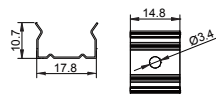

BLACK SERIES

1712

ALU PROFILE

1712 ALU   6063-T5   1M,2M,3M

COVER

1712 PC   PC   1M,2M,3M

Push in

ACCESSORIES

End Cap

Clip

Other