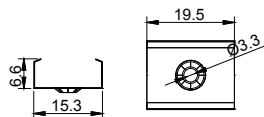

BLACK SERIES

2212

ALU PROFILE

2212 ALU 6063-T5 1M,2M,3M

Black

COVER

2212 PC PC 1M,2M,3M Push in

Black

Opal

Diffuser

Clear

ACCESSORIES

End Cap

Black

Clip

Stainless steel