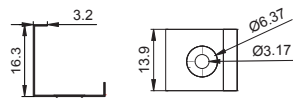

BLACK SERIES

1616

ALU PROFILE

1616 ALU   6063-T5   1M,2M,3M

COVER

Black

1616 PC   PC   1M,2M,3M

Push in

Black

Opal

Diffuser

Clear

ACCESSORIES

End Cap

Black

Clip

Stainless steel