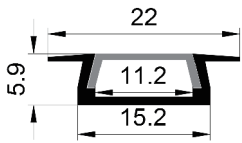

Clear

ACCESSORIES

End Cap

Black

BLACK SERIES

2206

ALU PROFILE

2206 ALU 6063-T5 1M,2M,3M