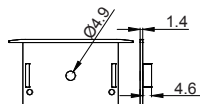

ACCESSORIES

End Cap