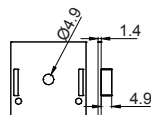

ACCESSORIES

End Cap