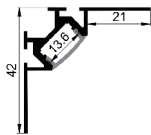

BLACK SERIES

4242B

ALU PROFILE

4242B ALU   6063-T5   1M,2M,3M

COVER

4242B PC   PC   1M,2M,3M   Push in

ACCESSORIES

End Cap