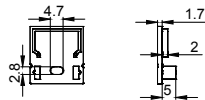

ACCESSORIES

End Cap