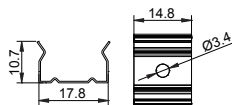

BLACK SERIES

1715B

ALU PROFILE

1715B ALU 6063-T5 1M,2M,3M

COVER

1715B PC PC 1M,2M,3M Push in

ACCESSORIES

End Cap

Clip