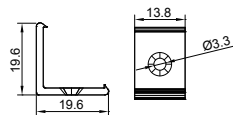

BLACK SERIES

1616B

ALU PROFILE

1616B ALU 6063-T5 1M,2M,3M

Black

COVER

1616B PC PC 1M,2M,3M Push in

Black

Opal

Diffuser

Clear

ACCESSORIES

End Cap

Black

Clip

Stainless steel