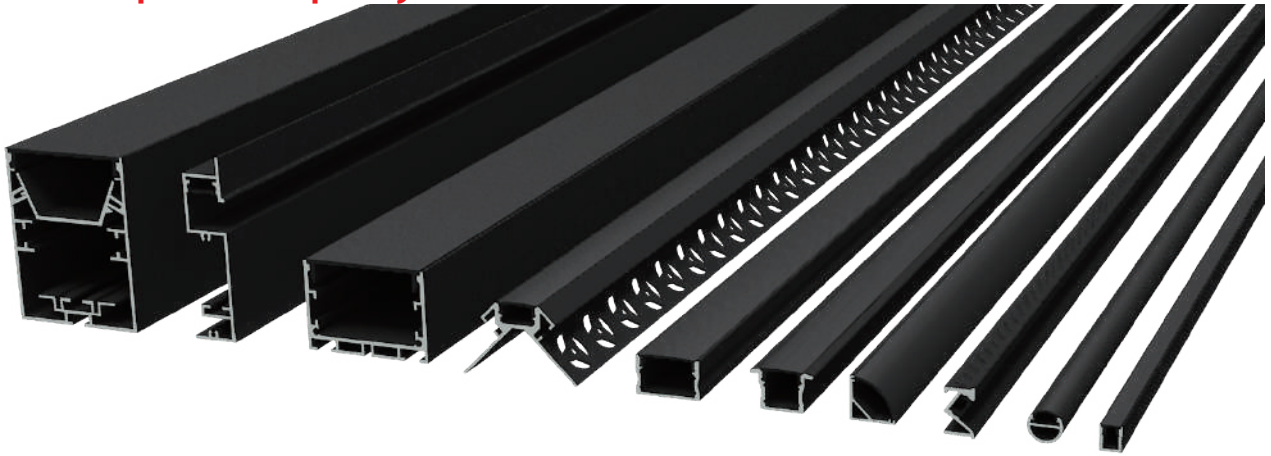

Sample display