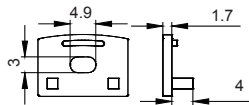

COVER

3811 PC PC 1M,2M,3M Push in

Black

Opal

Diffuser

Clear

ACCESSORIES

End Cap