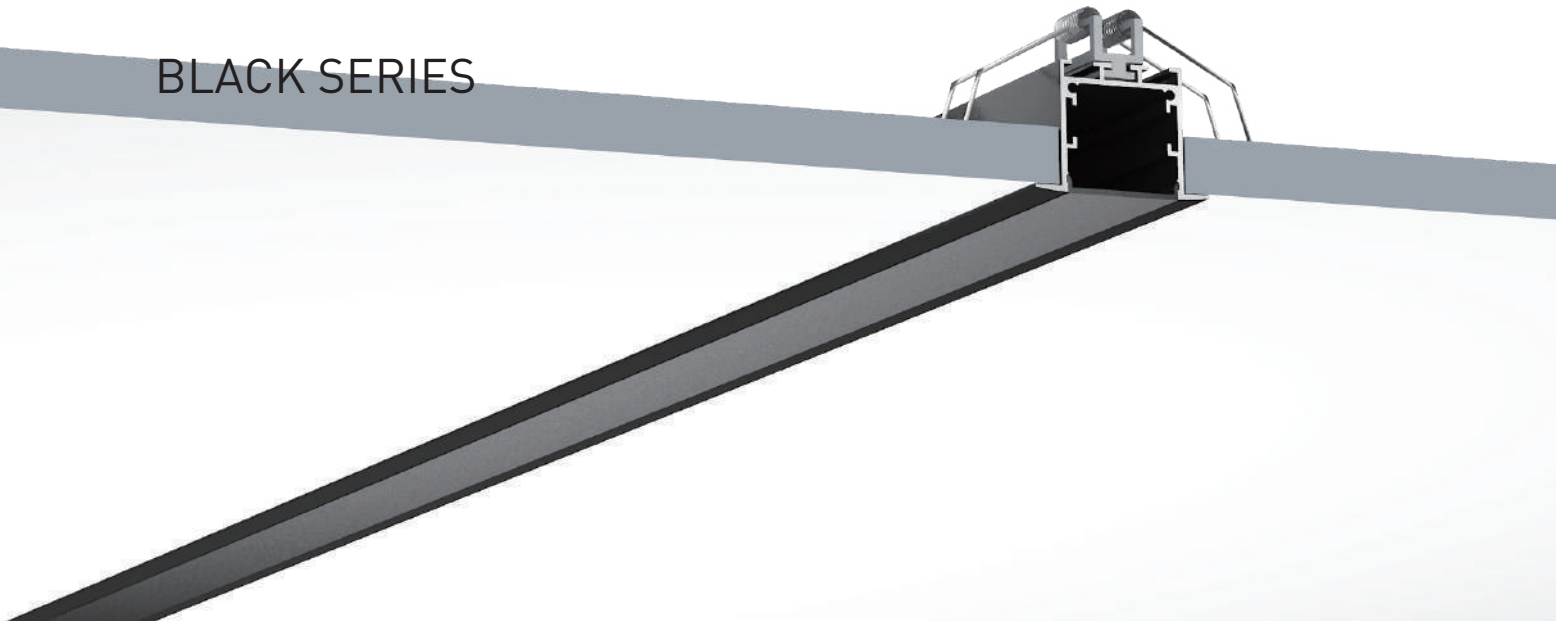

BLACK SERIES

3535E