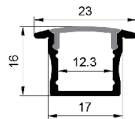

BLACK SERIES

2515B

ALU PROFILE

2515B ALU 6063-T5 1M,2M,3M

COVER

2515B PC PC 1M,2M,3M Push in

ACCESSORIES

End Cap

Clip