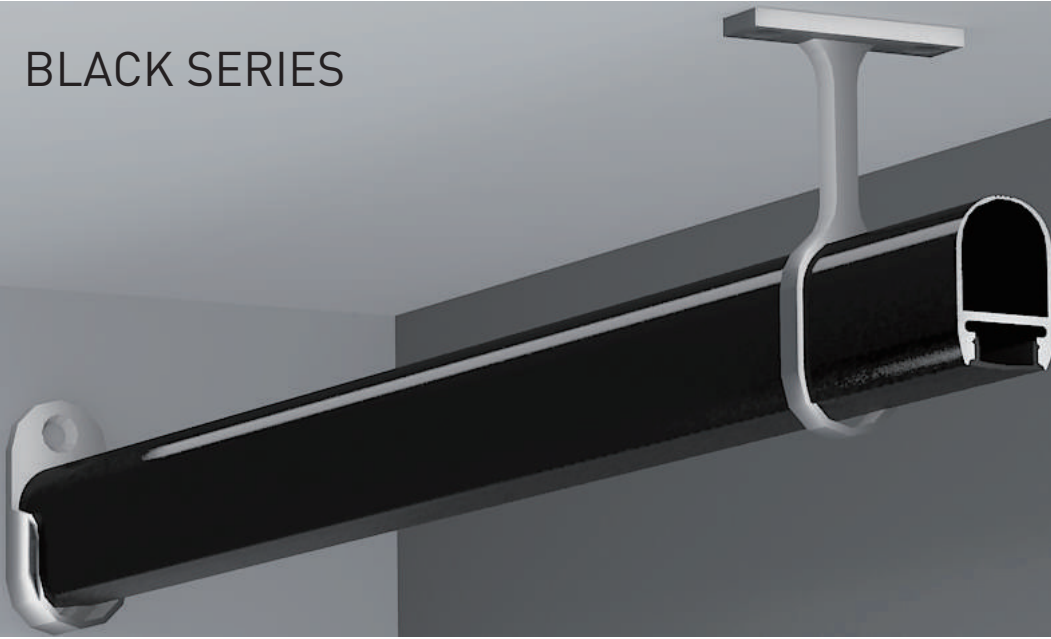

Black

Other

Stainless steel

BLACK SERIES

1929

ALU PROFILE

1929 ALU	6063-T5	1M,2M,3M
----------	---------	----------

COVER