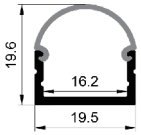

End Cap

Black

Clip

Stainless steel

BLACK SERIES

2016

ALU PROFILE

2016 ALU 6063-T5 1M,2M,3M