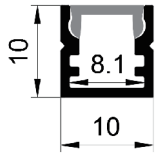

Clip

Stainless steel

BLACK SERIES

1010K

ALU PROFILE

1010K ALU 6063-T5 1M,2M,3M

Black

COVER