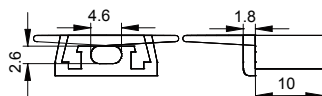

ACCESSORIES

End Cap

Black

Clip