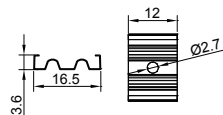

BLACK SERIES

2008

ALU PROFILE

2008 ALU 6063-T5 1M,2M,3M

Black

COVER

2008 PC PC 1M,2M,3M Push in

Black

Opal

Diffuser

Clear

ACCESSORIES

End Cap

Black

Clip

Stainless steel