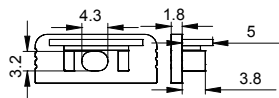

ACCESSORIES

End Cap