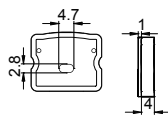

ACCESSORIES

End Cap