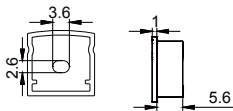

BLACK SERIES

1715W

ALU PROFILE

1715W ALU 6063-T5 1M,2M,3M

COVER

1715W PC PC 1M,2M,3M Push in

ACCESSORIES

End Cap

Other 其他

Clip