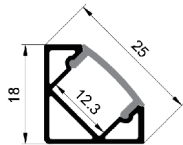

BLACK SERIES

1919D

ALU PROFILE

1919D ALU   6063-T5   1M,2M,3M

Black

COVER

1919D PC   PC   1M,2M,3M   Push in

Black

Opal

Diffuser

Clear

ACCESSORIES

End Cap

Black

Clip

Stainless steel