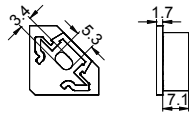

ACCESSORIES

End Cap