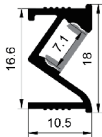

ALU PROFILE

1811 ALU 6063-T5 1M,2M,3M

Black

COVER

1811 PC PC 1M,2M,3M Push in

Black

Opal

Diffuser