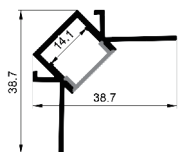

BLACK SERIES

3939B

ALU PROFILE

3939B ALU 6063-T5 1M,2M,3M

COVER

3939B PC PC 1M,2M,3M Push in

ACCESSORIES

End Cap