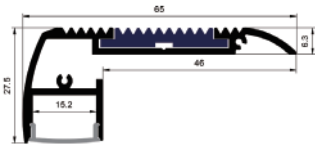

End Cap

Black

BLACK SERIES

6528

ALU PROFILE

6528 ALU 6063-T5 1M,2M,3M

Black

COVER