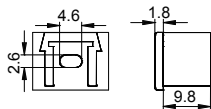

ACCESSORIES

End Cap