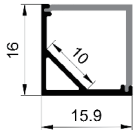

BLACK SERIES

1616B

ALU PROFILE

1616B ALU 6063-T5 1M,2M,3M

Black

COVER

1616B PC PC 1M,2M,3M Push in

Black

Opal

Diffuser

Clear

ACCESSORIES

End Cap

Black

Clip

Stainless steel