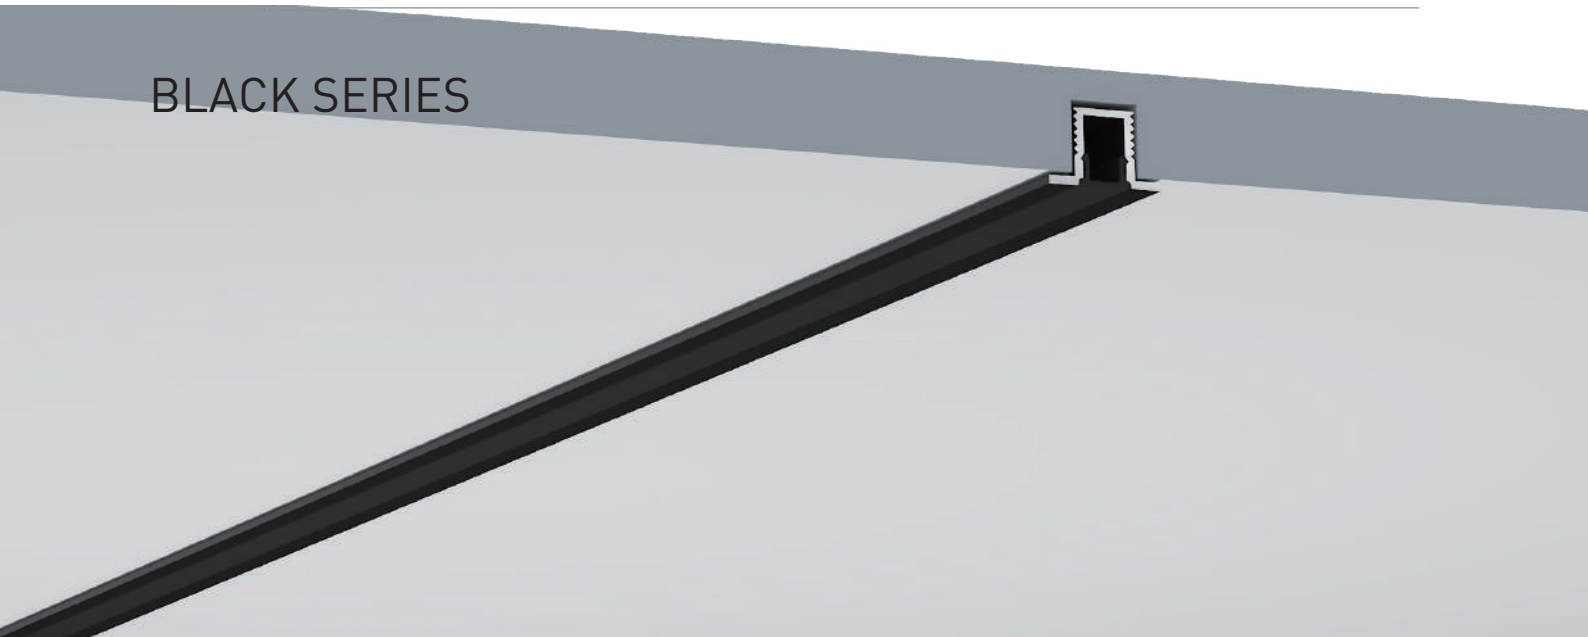

ACCESSORIES

End Cap

Black

Clip

Stainless steel

BLACK SERIES

0814

ALU PROFILE