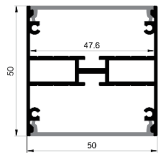

90° Connector

Straight Connector

BLACK SERIES

5050H

ALU PROFILE

6625 ALU 6063-T5 1M,2M,3M

Black

COVER