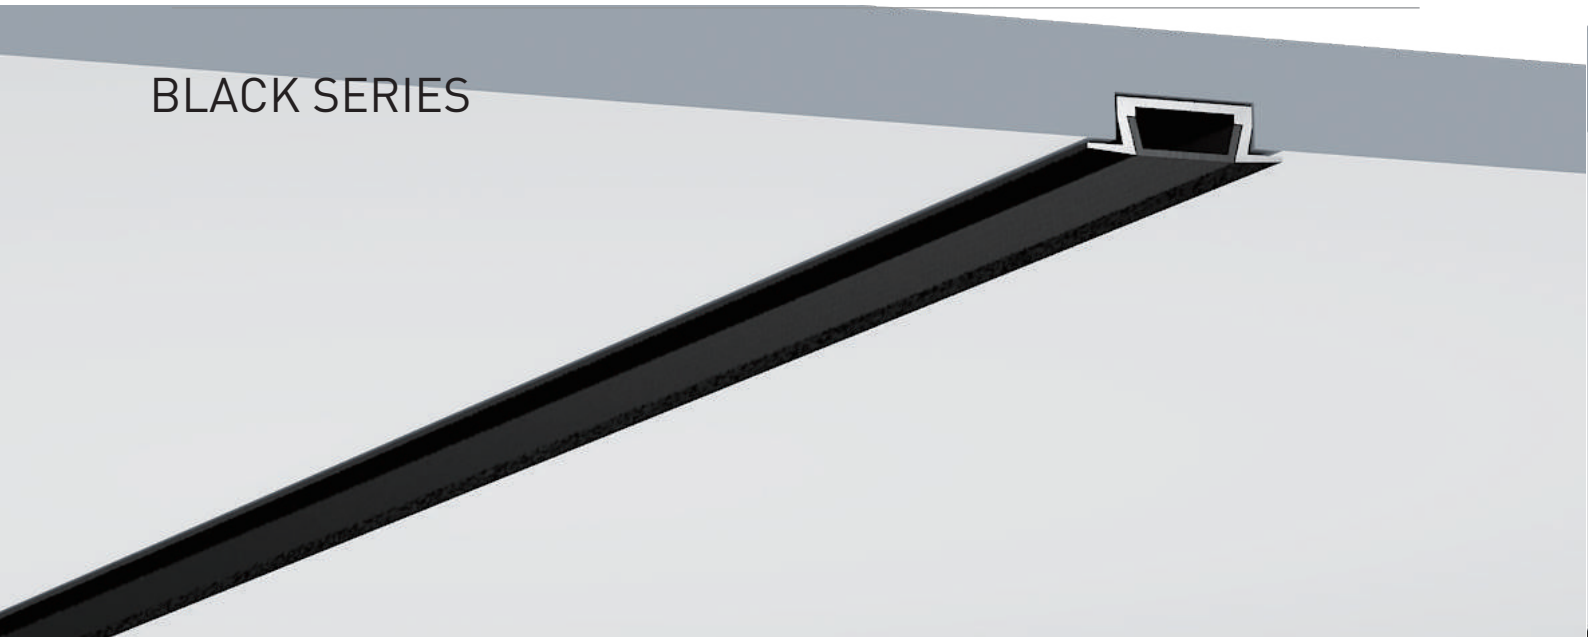

Clear

ACCESSORIES

End Cap

Black

BLACK SERIES

2206

ALU PROFILE

2206 ALU 6063-T5 1M,2M,3M