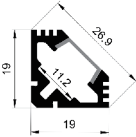

BLACK SERIES

1919

ALU PROFILE

1919 ALU   6063-T5   1M,2M,3M

Black

COVER

1919 PC   PC   1M,2M,3M

Push in

Black

Opal

Diffuser

Clear

ACCESSORIES

End Cap

Black

Clip

Stainless steel