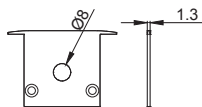

ACCESSORIES

End Cap

Other