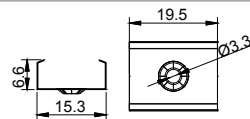

BLACK SERIES

1612

ALU PROFILE

1612 ALU   6063-T5   1M,2M,3M

COVER

Black

1612 PC   PC   1M,2M,3M

Push in

Black

Opal

Diffuser

Clear

ACCESSORIES

End Cap

Black

Clip

Stainless steel