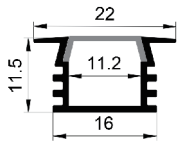

End Cap

Black

Clip

Stainless steel

BLACK SERIES

2212

ALU PROFILE

2212 ALU 6063-T5 1M,2M,3M