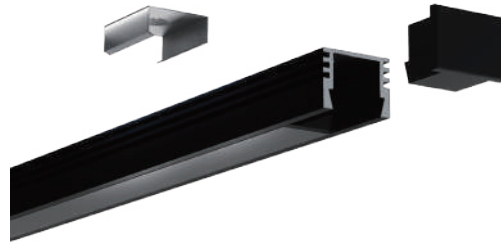

Black

Clip

Stainless steel

BLACK SERIES

1612

ALU PROFILE

1612 ALU 6063-T5 1M,2M,3M

COVER