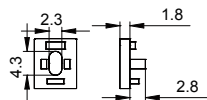

ACCESSORIES

End Cap