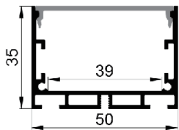

5035

ALU PROFILE

5035 ALU 6063-T5 1M,2M,3M

Black

COVER

5035 PC PC 1M,2M,3M Push in

Black

Opal