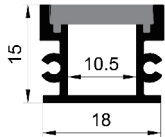

ALU PROFILE

1814 ALU 6063-T5 1M,2M,3M

Black

COVER

1814 PC PC 1M,2M,3M Push in

Black

Opal

Diffuser