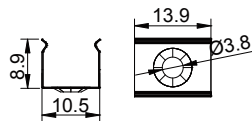

BLACK SERIES

1010K

ALU PROFILE

1010K ALU 6063-T5 1M,2M,3M

COVER

1010K PC PC 1M,2M,3M Push in

ACCESSORIES

End Cap

Clip