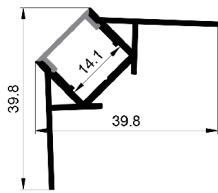

ALU PROFILE

3939 ALU 6063-T5 1M,2M,3M

Black