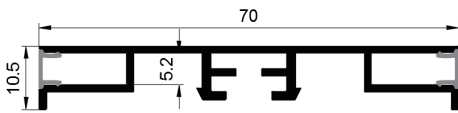

End Cap

Black

Clip

Stainless steel

Stainless steel

BLACK SERIES

7011

ALU PROFILE