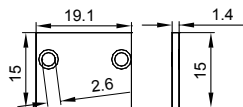

ACCESSORIES

End Cap