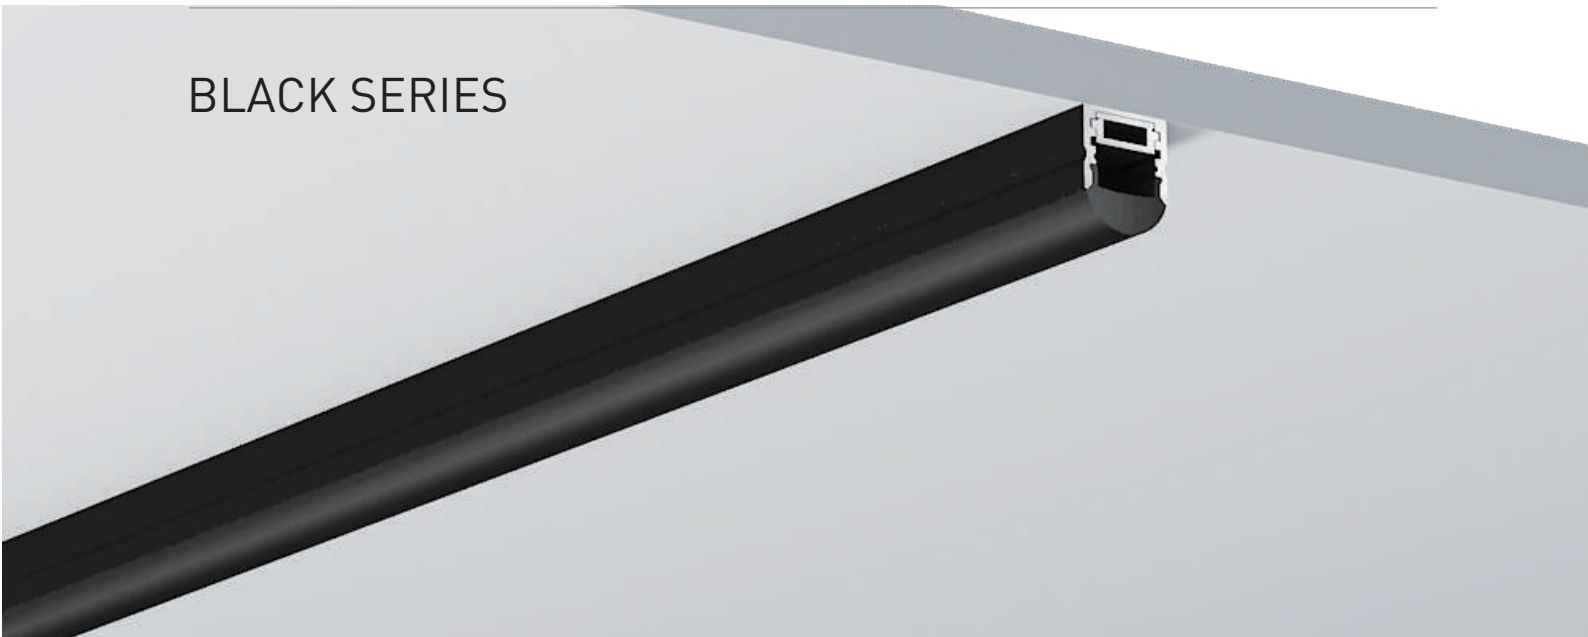

BLACK SERIES

1715F