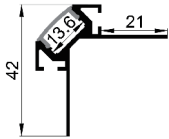

BLACK SERIES

4242

ALU PROFILE

4242 ALU   6063-T5   1M,2M,3M

Black

COVER

4242 PC   PC   1M,2M,3M   Push in

Black

Opal

Diffuser

Clear

ACCESSORIES

End Cap

Black