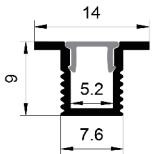

ACCESSORIES

End Cap

Black

Clip

Stainless steel

BLACK SERIES

0814

ALU PROFILE