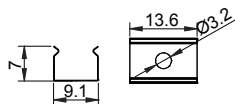

BLACK SERIES

0814

ALU PROFILE

0814 ALU 6063-T5 1M,2M,3M

COVER

Black

0814 PC PC 1M,2M,3M

Push in

Black

Opal

Diffuser

Clear

ACCESSORIES

End Cap

Black

Clip

Stainless steel