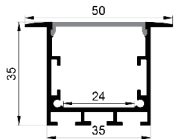

BLACK SERIES

3535E

ALU PROFILE

3535E ALU 6063-T5 1M,2M,3M

COVER

3535E PC PC 1M,2M,3M Push in

ACCESSORIES

End Cap

Other