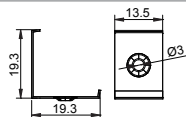

BLACK SERIES

1919D

ALU PROFILE

1919D ALU   6063-T5   1M,2M,3M

Black

COVER

1919D PC   PC   1M,2M,3M   Push in

Black

Opal

Diffuser

Clear

ACCESSORIES

End Cap

Black

Clip

Stainless steel