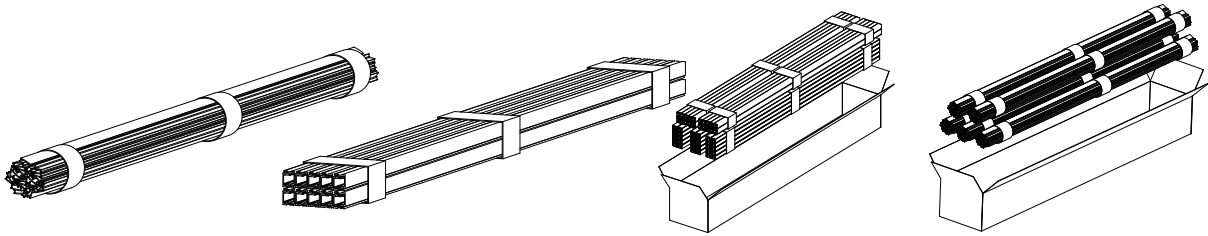

3、 Bundle in a certain quantity to ensure that the transportation process does not rub each other