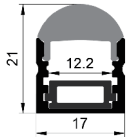

BLACK SERIES

1715F

ALU PROFILE

1715F ALU 6063-T5 1M,2M,3M

COVER

1715F PC PC 1M,2M,3M Push in

ACCESSORIES

End Cap

Other