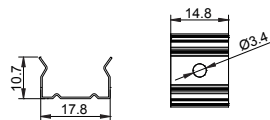

BLACK SERIES

1707D

ALU PROFILE

1707D ALU 6063-T5 1M,2M,3M

Black

1707D PC PC 1M,2M,3M Push in

Black

Opal

Diffuser

Clear

ACCESSORIES

End Cap

Black

Clip

Stainless steel