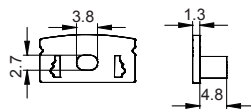

ACCESSORIES

End Cap