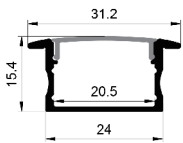

End Cap

Black

Clip

Stainless steel

BLACK SERIES

3216

ALU PROFILE

3216 ALU 6063-T5 1M,2M,3M