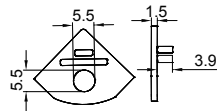

ACCESSORIES

End Cap