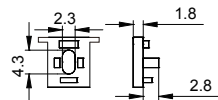

ACCESSORIES

End Cap