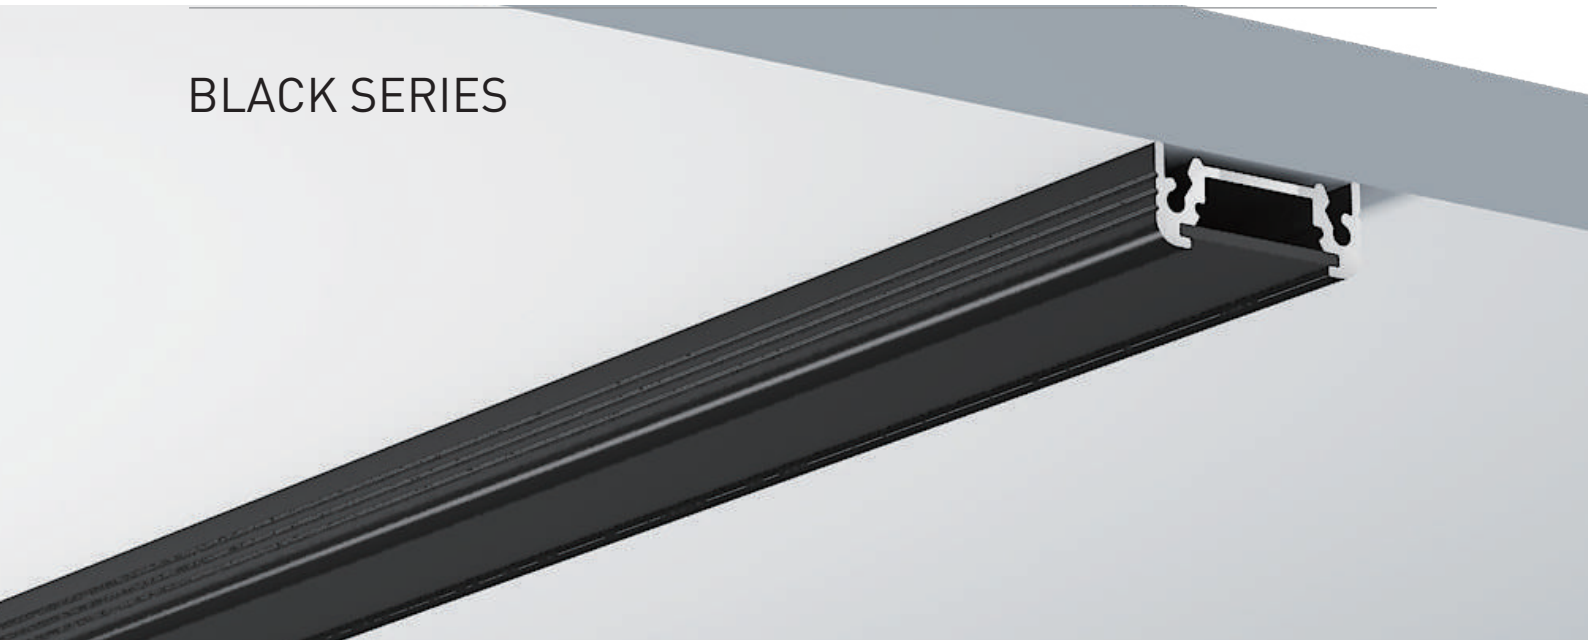

End Cap

Black

Clip

Stainless steel

BLACK SERIES

2008

ALU PROFILE

2008 ALU 6063-T5 1M,2M,3M