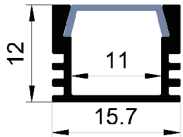

Black

Clip

Stainless steel

BLACK SERIES

1612

ALU PROFILE

1612 ALU 6063-T5 1M,2M,3M

COVER