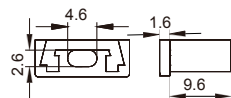

ACCESSORIES

End Cap