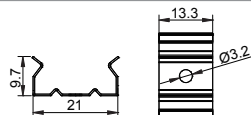

BLACK SERIES

1715W

ALU PROFILE

1715W ALU 6063-T5 1M,2M,3M

COVER

1715W PC PC 1M,2M,3M Push in

ACCESSORIES

End Cap

Other 其他

Clip