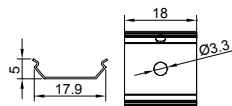

Stainless steel