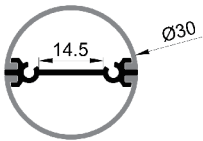

Black

Other

Stainless steel

L Shape Connector

90° Connector

Straight Connector

BLACK SERIES

3030H