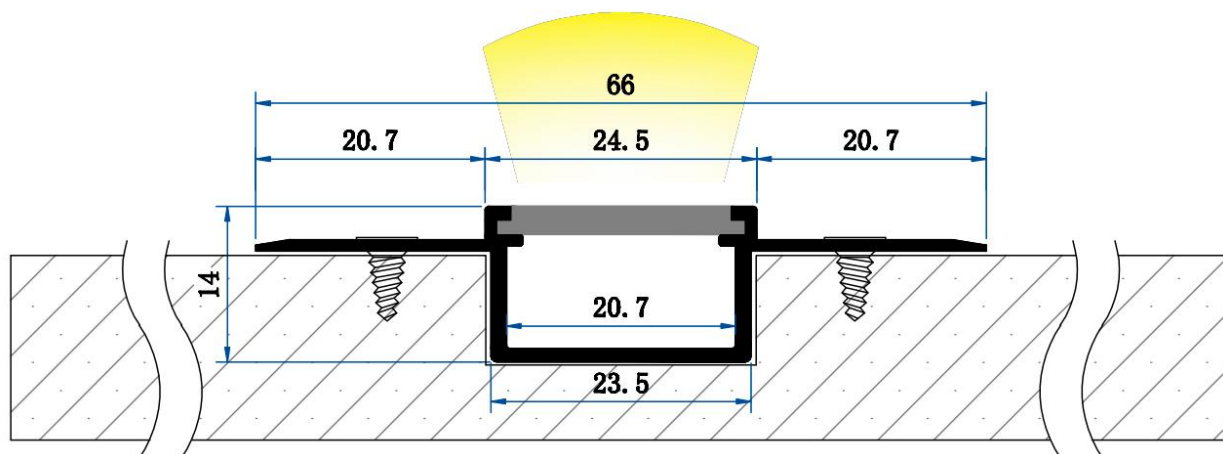

Leading the Curve: Bendable Drywall LED Profiles

B6614 Bendable drywall led profile size:

www.topedprofile.com