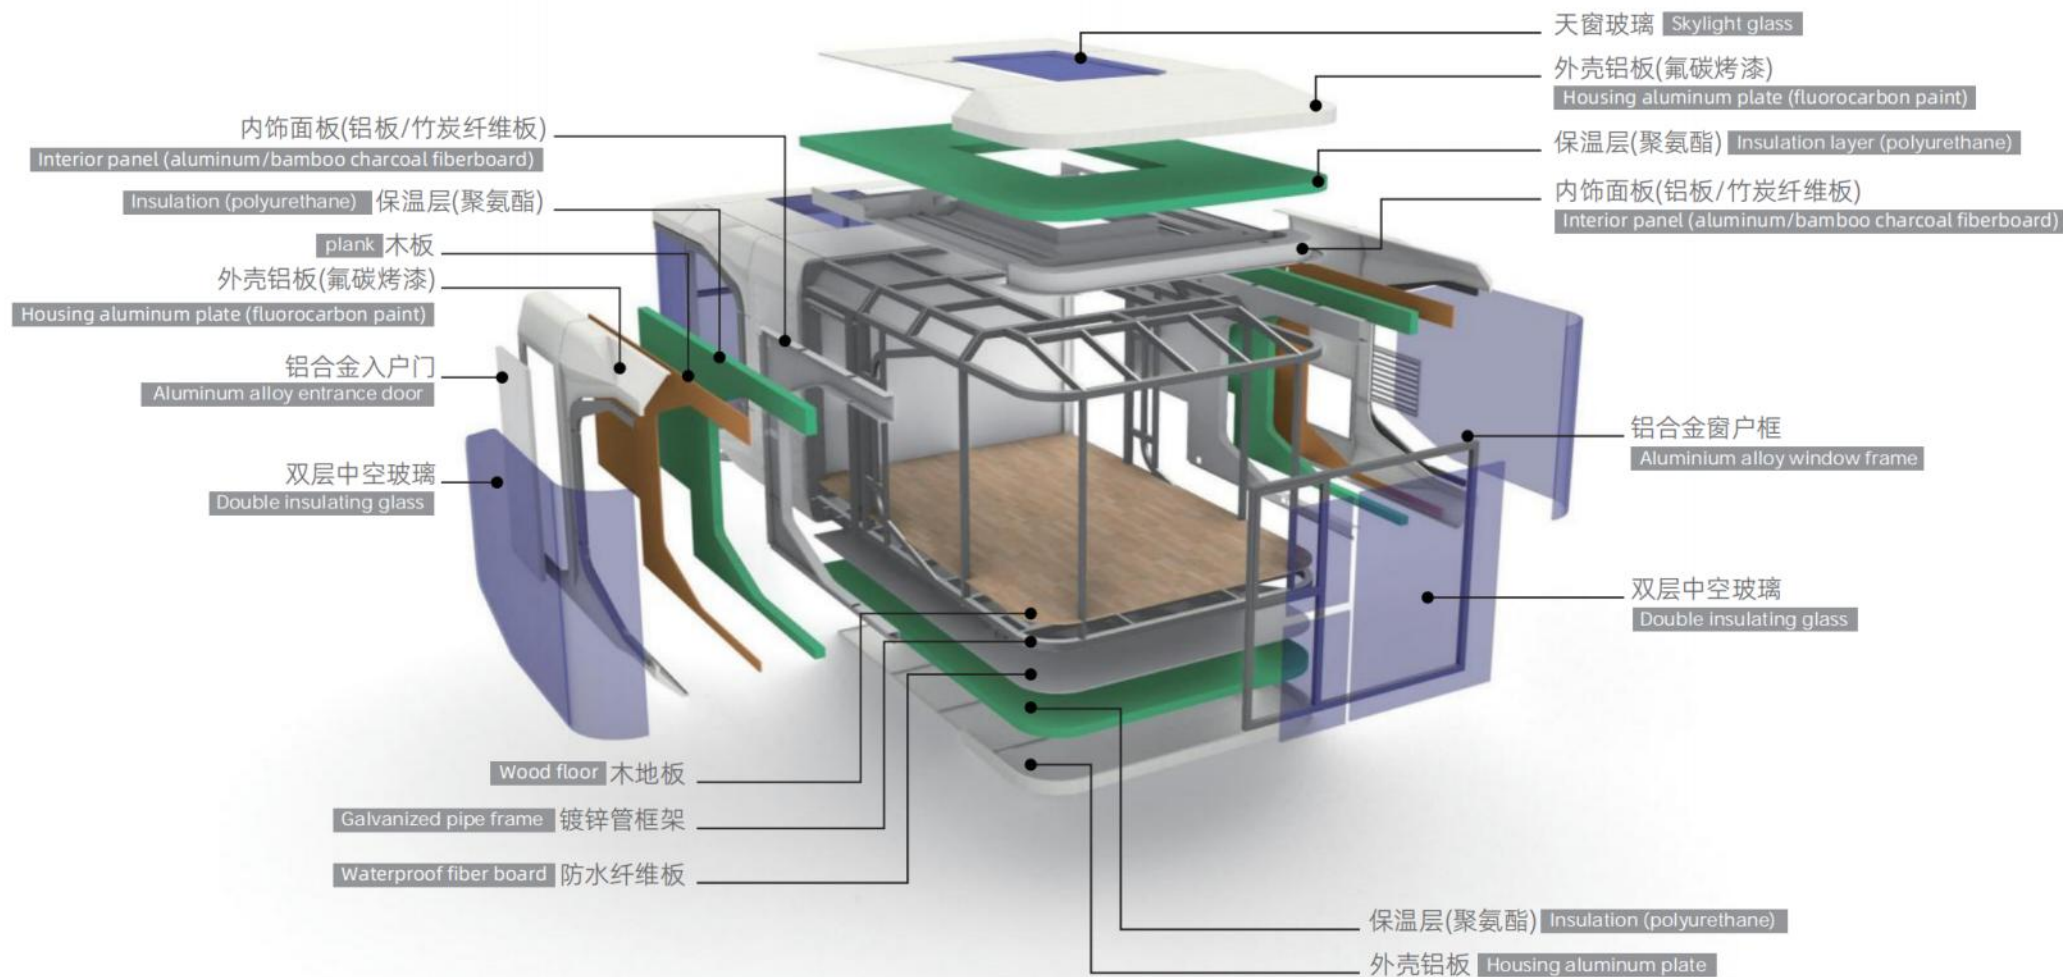

11 结构解析 STRUCTURAL ANALYSIS

Luban Cabin

智能主题控制灯带
Smart theme control light strip

小客厅温馨设计
Small living room warm design

智能安防密码锁
Intelligent security code lock

270度观景卧室
270 degree view bedroom

高科技防爆玻璃
High-tech explosion-proof glass

智能观景天窗
Smart viewing skylight

斜坡式屋顶
Sloping roof

360度无敌双景阳台
360 degree double view balcony

内部结构解析图

INTERNAL STRUCTURE ANALYSIS DIAGRAM

12 | AI智能系统 | AI INTELLIGENCE SYSTEM

Luban·Cabin

标配功能 STANDARD FUNCTION

1 智控面板
Intelligent control panel

2 集成音响系统
Integrated sound system

3 天花灯带
Ceiling light belt

4 氛围灯带
Ambiance light belt

5 简餐吧台
Simple bar

6 空调
Air conditioner

7 地面泛光灯带
Ground floodlight belt

8 窗框照明灯带
window frame lighting belt