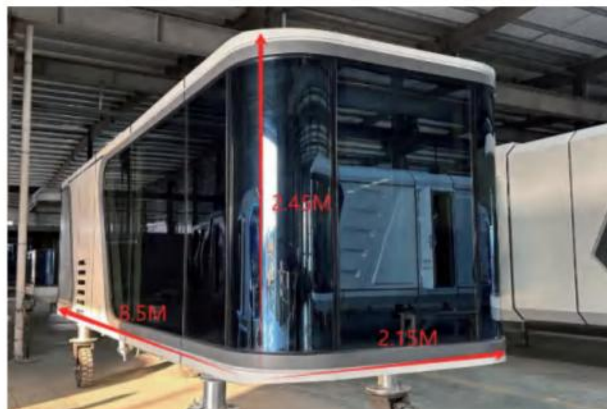

(二) 缩小版整装款 / REDUCED SIZE FULLY ASSEMBLED MODEL

为了满足40尺高柜的装载需求，我们特别推出了这一缩小版整装款式。在高度和宽度上进行了适度调整，确保成品能够整装发货，无需额外拆分。这不仅节省了运输成本，还避免了组装过程，进一步降低了人工成本。

To meet the loading requirements of a 40-foot high container, we have specially introduced this reduced size, fully assembled model. It has been moderately adjusted in height and width to ensure that the finished product can be shipped as a whole, without the need for additional disassembly. This not only saves on transportation costs but also eliminates the assembly process, further reducing labor costs.