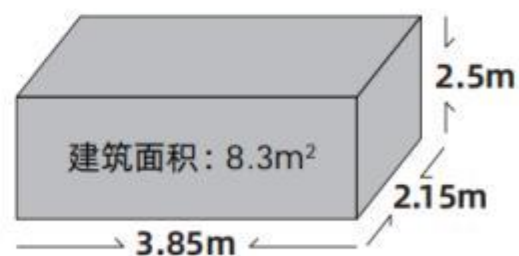

14 | 产品展示 | 星辰E30
Luban Cabin

主体结构: 加厚钢结构框架、铝制外饰板、聚氨酯保温层、全景幕墙玻璃(6+12+6中空玻璃)、铝制门窗、入户智能门禁、脚撑。
内部结构: 竹碳纤维板墙面、高级防水复合木地板、室内室外多色暖光灯、电动窗帘、超大天窗、全屋智控系统、品牌插座面板。
卫浴: 玻璃侧滑门、智能马桶、热水器、花洒、品牌台盆、品牌龙头。
主要设备: 格力中央空调、热水器、浴霸风暖式多合一集成浴霸。
选配: 电地暖、水管防冻、投影仪、消防烟雾报警、星空顶。

MAIN STRUCTURE	: Thickened steel frame, aluminum exterior panels, polyurethane insulation layer, panoramic wall curtain glass (6+12+6 insulating glass), aluminum doors and Windows, intelligent access control, foot support.
INTERNAL STRUCTURE	: Bamboo charcoal fiberboard wall, advanced waterproof composite wood floor, indoor and outdoor multi-color warm light, electric curtain, large skylight, the whole house intelligent control system, brand socket panel.
SANITARY WARE	: Glass side sliding door, smart toilet, water heater, shower, brand basin, brand faucet.
MAIN EQUIPMENT	: Gree central air conditioning, water heater, bath fan wind heating multi-in-one integrated bath fan.
OPTIONAL	: Electric floor heating, water pipe antifreeze, projector, fire smoke alarm, starry roof.