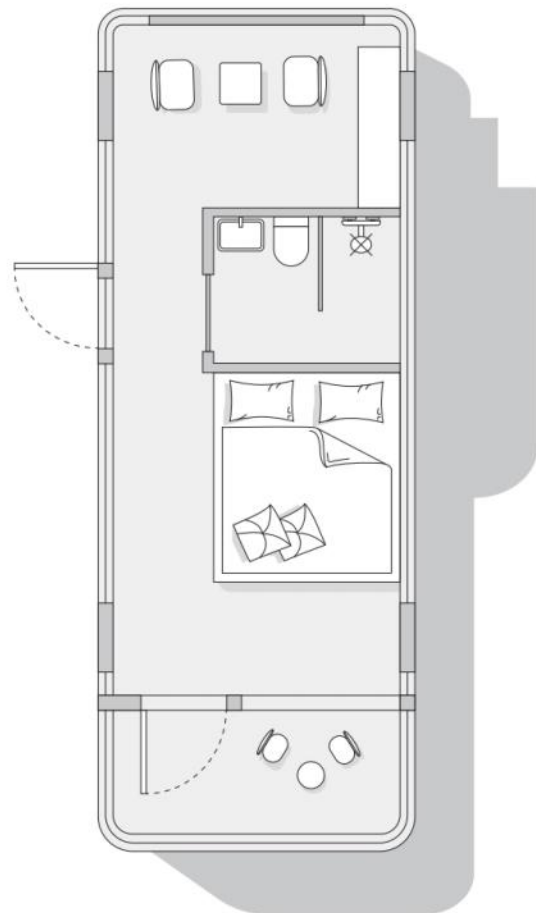

N50

14 | 产品展示 | 星座N50

LUBAN·CABIN

主体结构:加厚钢结构框架、铝制外饰板、聚氨酯保温层、全景幕墙玻璃(6+12+6中空玻璃)、铝制门窗、入户智能门禁、脚撑。

内部结构:竹碳纤维板墙面、高级防水复合木地板、室内室外多色暖光灯、电动窗帘、超大天窗、全屋智控系统、品牌插座面板。

卫浴:玻璃侧滑门、智能马桶、热水器、花洒、品牌台盆、品牌龙头。

主要设备:格力中央空调、热水器、浴霸风暖式多合一集成浴霸。

选配:电地暖、水管防冻、投影仪、消防烟雾报警、星空顶。