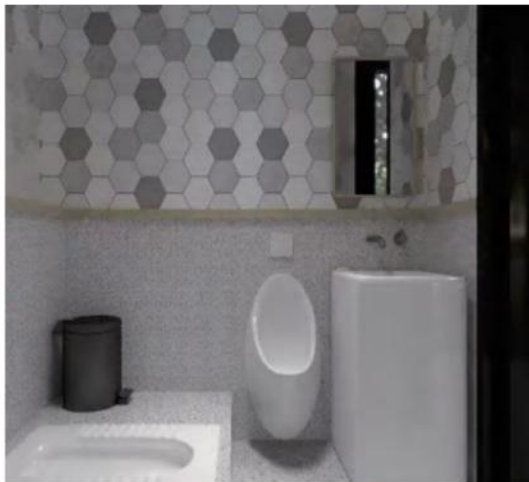

15 | 内部配置 | INTERNAL CONFIGURATION
LUBAN CABIN