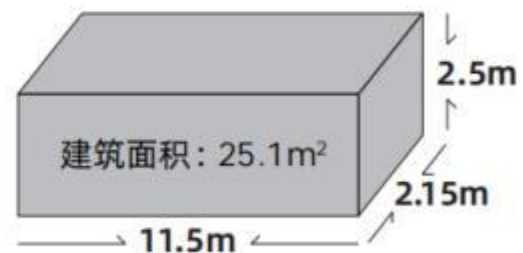

14 | 产品展示 | 星辰E70

Luban·Cabin

主体结构: 加厚钢结构框架、铝制外饰板、聚氨酯保温层、全景幕墙玻璃(6+12+6中空玻璃)、铝制门窗、入户智能门禁、脚撑。
内部结构: 竹碳纤维板墙面、高级防水复合木地板、室内室外多色暖光灯、电动窗帘、超大天窗、全屋智控系统、品牌插座面板。
卫浴: 玻璃侧滑门、智能马桶、热水器、花洒、品牌台盆、品牌龙头。
主要设备: 格力中央空调、热水器、浴霸风暖式多合一集成浴霸。
选配: 电地暖、水管防冻、投影仪、消防烟雾报警、星空顶。

MAIN STRUCTURE	: Thickened steel frame, aluminum exterior panels, polyurethane insulation layer, panoramic wall curtain glass (6+12+6 insulating glass), aluminum doors and Windows, intelligent access control, foot support.
INTERNAL STRUCTURE	: Bamboo charcoal fiberboard wall, advanced waterproof composite wood floor, indoor and outdoor multi-color warm light, electric curtain, large skylight, the whole house intelligent control system, brand socket panel.
SANITARY WARE	: Glass side sliding door, smart toilet, water heater, shower, brand basin, brand faucet.
MAIN EQUIPMENT	: Gree central air conditioning, water heater, bath fan wind heating multi-in-one integrated bath fan.
OPTIONAL	: Electric floor heating, water pipe antifreeze, projector, fire smoke alarm, starry roof.