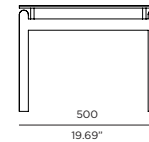

BREEZE XL

Breeze XL-10 Side table

FRAME / SEAT TABLETOPS ARM ACCENT

Asteroid Powdercoat

White Etched Glass

Teak

White Powdercoat

Taupe Etched Glass