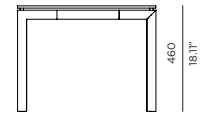

BREEZE XL

Breeze XL-10 Side table

FRAME / SEAT TABLETOPS ARM ACCENT

Asteroid Powdercoat

White Etched Glass

Teak

White Powdercoat

Taupe Etched Glass