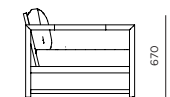

SPECIAL FEATURES

PROTECTIVE COVER

DESCRIPTION:

A reinforced, bolder take on our best-selling Breeze collection, Breeze XL offers a modern touch of class for the discerning outdoor decorator. Elegant teak accents highlight strong linear powder coated aluminium frames and etched glass table tops to create a durable collection that will withstand the elements.

PROTECTIVE COVERS:

Protect your investment with water-repellent Sea-Spree® fabric; protective backside coating, UV resistant.

SHIPPING AND DELIVERY:

Stock frames and stock cushions delivered in 1-3 weeks.
Stock frames with COM cushions delivered in 3-6 weeks.
Custom Orders delivered in 10-14 weeks.

WARRANTY:

FRAMES: 5 limited warranty on structural integrity.
MATERIALS: 2 year limited warranty.

TECHNICAL INFORMATION

POWDER COATED ALUMINIUM:
Asko Nobel® handcrafted, powder coated, rust-proof aluminium frame, reinforced signature connection points.

TEAK:
100% plantation grown, premium A-Grade teak.
SUNBRELLA®:
Solution-dyed, acrylic fiber, UV, water, and mold resistant outdoor fabric.

Net Weight: 63 kg / 138.9 lb