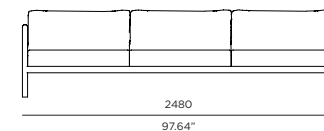

SPECIAL FEATURES

PROTECTIVE COVER

DESCRIPTION:

A reinforced, bolder take on our best-selling Breeze collection, Breeze XL offers a modern touch of class for the discerning outdoor decorator. Elegant teak accents highlight strong linear powder coated aluminium frames and etched glass table tops to create a durable collection that will withstand the elements.

PROTECTIVE COVERS:

Protect your investment with water-repellent Sea-Spree® fabric; protective backside coating, UV resistant.

SHIPPING AND DELIVERY:

Stock frames and stock cushions delivered in 1-3 weeks.
Stock frames with COM cushions delivered in 3-6 weeks.
Custom Orders delivered in 10-14 weeks.

WARRANTY:

FRAMES: 5 limited warranty on structural integrity.
MATERIALS: 2 year limited warranty.

TECHNICAL INFORMATION

POWDER COATED ALUMINIUM:
Asko Nobel® handcrafted, powder coated, rust-proof aluminium frame, reinforced signature connection points.

TEAK:
100% plantation grown, premium A-Grade teak.
SUNBRELLA®:
Solution-dyed, acrylic fiber, UV, water, and mold resistant outdoor fabric.

Net Weight: 63 kg / 138.9 lb