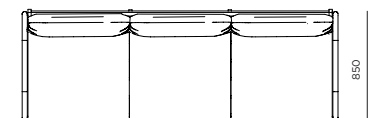

SPECIAL FEATURES

PROTECTIVE COVER

DESCRIPTION:

A reinforced, bolder take on our best-selling Breeze collection, Breeze XL offers a modern touch of class for the discerning outdoor decorator. Elegant teak accents highlight strong linear powder coated aluminium frames and etched glass table tops to create a durable collection that will withstand the elements.

PROTECTIVE COVERS:

Protect your investment with water-repellent Sea-Spree® fabric; protective backside coating, UV resistant.

SHIPPING AND DELIVERY:

Stock frames and stock cushions delivered in 1-3 weeks.
Stock frames with COM cushions delivered in 3-6 weeks.
Custom Orders delivered in 10-14 weeks.

WARRANTY:

FRAMES: 5 limited warranty on structural integrity.
MATERIALS: 2 year limited warranty.

TECHNICAL INFORMATION

POWDER COATED ALUMINIUM:
Asko Nobel® handcrafted, powder coated, rust-proof aluminium frame, reinforced signature connection points.

TEAK:
100% plantation grown, premium A-Grade teak.
SUNBRELLA®:
Solution-dyed, acrylic fiber, UV, water, and mold resistant outdoor fabric.

Net Weight: 63 kg / 138.9 lb