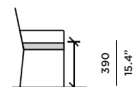

SPECIAL FEATURES