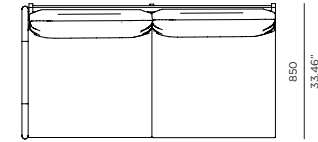

BREEZE XL

HARBOUR®
OUTDOOR

Breeze XL-04/5 2 Seat sofa left/right

FRAME / SEAT

CUSHIONS

ARM ACCENT

ORIENTATION GUIDE (Taken by facing Sofa)

SPECIAL FEATURES

PROTECTIVE COVER

DESCRIPTION:

A reinforced, bolder take on our best-selling Breeze collection, Breeze XL offers a modern touch of class for the discerning outdoor decorator. Elegant teak accents highlight strong linear powder coated aluminium frames and etched glass table tops to create a durable collection that will withstand the elements.

PROTECTIVE COVERS:

Protect your investment with water-repellent Sea-Sprae® fabric; protective backside coating, UV resistant.

SHIPPING AND DELIVERY:

Stock frames and stock cushions delivered in 1-3 weeks.
Stock frames with COM cushions delivered in 3-6 weeks.
Custom Orders delivered in 10-14 weeks.

WARRANTY:

FRAMES: 5 limited warranty on structural integrity.
MATERIALS: 2 year limited warranty.

TECHNICAL INFORMATION

POWDER COATED ALUMINIUM:
Asko Nobel® handcrafted, powder coated, rust-proof aluminium Frame, reinforced signature connection points.

TEAK:
100% plantation grown, premium A-Grade teak.
SUNBRELLA®:
Solution-dyed, acrylic fiber, UV, water, and mold resistant outdoor fabric.

Net Weight: 43 kg / 94.8 lb