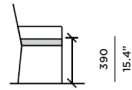

BREEZE XL

HARBOUR®
OUTDOOR

Breeze XL-04/5 2 Seat sofa left/right

FRAME / SEAT

CUSHIONS

ARM ACCENT

ORIENTATION GUIDE (Taken by facing Sofa)

SPECIAL FEATURES

PROTECTIVE COVER

DESCRIPTION:

A reinforced, bolder take on our best-selling Breeze collection, Breeze XL offers a modern touch of class for the discerning outdoor decorator. Elegant teak accents highlight strong linear powder coated aluminium frames and etched glass table tops to create a durable collection that will withstand the elements.

PROTECTIVE COVERS:

Protect your investment with water-repellent Sea-Sprae® fabric; protective backside coating, UV resistant.

SHIPPING AND DELIVERY:

Stock frames and stock cushions delivered in 1-3 weeks.
Stock frames with COM cushions delivered in 3-6 weeks.
Custom Orders delivered in 10-14 weeks.

WARRANTY:

FRAMES: 5 limited warranty on structural integrity.
MATERIALS: 2 year limited warranty.

TECHNICAL INFORMATION

POWDER COATED ALUMINIUM:
Asko Nobel® handcrafted, powder coated, rust-proof aluminium Frame, reinforced signature connection points.

TEAK:
100% plantation grown, premium A-Grade teak.
SUNBRELLA®:
Solution-dyed, acrylic fiber, UV, water, and mold resistant outdoor fabric.

Net Weight: 43 kg / 94.8 lb