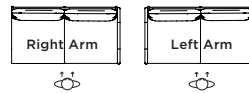

Sunbrella - Cast slate

ARM ACCENT

Teak

ORIENTATION GUIDE (Taken by facing Sofa)

SPECIAL FEATURES

PROTECTIVE COVER

DESCRIPTION:

A reinforced, bolder take on our best-selling Breeze collection, Breeze XL offers a modern touch of class for the discerning outdoor decorator. Elegant teak accents highlight strong linear powder coated aluminium frames and etched glass table tops to create a durable collection that will withstand the elements.