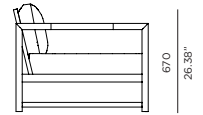

BREEZE XL

HARBOUR®
OUTDOOR

Breeze XL-04/5 2 Seat sofa left/right

FRAME / SEAT

CUSHIONS

ARM ACCENT

ORIENTATION GUIDE (Taken by facing Sofa)

SPECIAL FEATURES

PROTECTIVE COVER

DESCRIPTION:

A reinforced, bolder take on our best-selling Breeze collection, Breeze XL offers a modern touch of class for the discerning outdoor decorator. Elegant teak accents highlight strong linear powder coated aluminium frames and etched glass table tops to create a durable collection that will withstand the elements.

PROTECTIVE COVERS:

Protect your investment with water-repellent Sea-Sprae® fabric; protective backside coating, UV resistant.

SHIPPING AND DELIVERY:

Stock frames and stock cushions delivered in 1-3 weeks.
Stock frames with COM cushions delivered in 3-6 weeks.
Custom Orders delivered in 10-14 weeks.

WARRANTY:

FRAMES: 5 limited warranty on structural integrity.
MATERIALS: 2 year limited warranty.

TECHNICAL INFORMATION

POWDER COATED ALUMINIUM:
Asko Nobel® handcrafted, powder coated, rust-proof aluminium Frame, reinforced signature connection points.

TEAK:
100% plantation grown, premium A-Grade teak.
SUNBRELLA®:
Solution-dyed, acrylic fiber, UV, water, and mold resistant outdoor fabric.

Net Weight: 43 kg / 94.8 lb