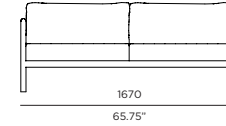

SPECIAL FEATURES

PROTECTIVE COVER