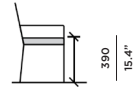

SPECIAL FEATURES

PROTECTIVE COVER