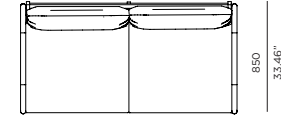

SPECIAL FEATURES

PROTECTIVE COVER