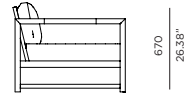

SPECIAL FEATURES

PROTECTIVE COVER