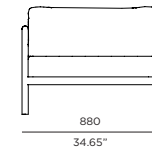

SPECIAL FEATURES

PROTECTIVE COVER

DESCRIPTION:

A reinforced, bolder take on our best-selling Breeze collection, Breeze XL offers a modern touch of class for the discerning outdoor decorator. Elegant teak accents highlight strong linear powder coated aluminium frames and etched glass table tops to create a durable collection that will withstand the elements.

PROTECTIVE COVERS:

Protect your investment with water-repellent Sea-Sprae® fabric; protective backside coating, UV resistant.

SHIPPING AND DELIVERY:

Stock frames and stock cushions delivered in 1-3 weeks.
Stock frames with COM cushions delivered in 3-6 weeks.
Custom Orders delivered in 10-14 weeks.

WARRANTY:

FRAMES: 5 limited warranty on structural integrity.
MATERIALS: 2 year limited warranty.

TECHNICAL INFORMATION

POWDER COATED ALUMINIUM:
Asko Nobel® handcrafted, powder coated, rust-proof aluminium Frame, reinforced signature connection points.

TEAK:
100% plantation grown, premium A-Grade teak.
SUNBRELLA®:
Solution-dyed, acrylic fiber, UV, water, and mold resistant outdoor fabric.

Net Weight: 26 kg / 57.3 lb