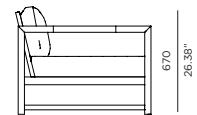

SPECIAL FEATURES

PROTECTIVE COVER

DESCRIPTION:

A reinforced, bolder take on our best-selling Breeze collection, Breeze XL offers a modern touch of class for the discerning outdoor decorator. Elegant teak accents highlight strong linear powder coated aluminium frames and etched glass table tops to create a durable collection that will withstand the elements.

PROTECTIVE COVERS:

Protect your investment with water-repellent Sea-Sprae® fabric; protective backside coating, UV resistant.

SHIPPING AND DELIVERY:

Stock frames and stock cushions delivered in 1-3 weeks.
Stock frames with COM cushions delivered in 3-6 weeks.
Custom Orders delivered in 10-14 weeks.

WARRANTY:

FRAMES: 5 limited warranty on structural integrity.
MATERIALS: 2 year limited warranty.

TECHNICAL INFORMATION

POWDER COATED ALUMINIUM:
Asko Nobel® handcrafted, powder coated, rust-proof aluminium Frame, reinforced signature connection points.

TEAK:
100% plantation grown, premium A-Grade teak.
SUNBRELLA®:
Solution-dyed, acrylic fiber, UV, water, and mold resistant outdoor fabric.

Net Weight: 26 kg / 57.3 lb