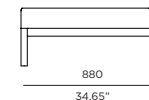

SPECIAL FEATURES

PROTECTIVE COVER

DESCRIPTION:

A reinforced, bolder take on our best-selling Breeze collection, Breeze XL offers a modern touch of class for the discerning outdoor decorator. Elegant teak accents highlight strong linear powder coated aluminium frames and etched glass table tops to create a durable collection that will withstand the elements.

PROTECTIVE COVERS:

Protect your investment with water-repellent Sea-Sprae® fabric; protective backside coating, UV resistant.

SHIPPING AND DELIVERY:

Stock frames and stock cushions delivered in 1-3 weeks.
Stock frames with COM cushions delivered in 3-6 weeks.
Custom Orders delivered in 10-14 weeks.

WARRANTY:

FRAMES: 5 limited warranty on structural integrity.
MATERIALS: 2 year limited warranty.

TECHNICAL INFORMATION

POWDER COATED ALUMINIUM:
Asko Nobel® handcrafted, powder coated, rust-proof aluminium frame, reinforced signature connection points.

TEAK:
100% plantation grown, premium A-Grade teak.
SUNBRELLA®:
Solution-dyed, acrylic fiber, UV, water, and mold resistant outdoor fabric.

Net Weight: 19 kg / 41.9 lb