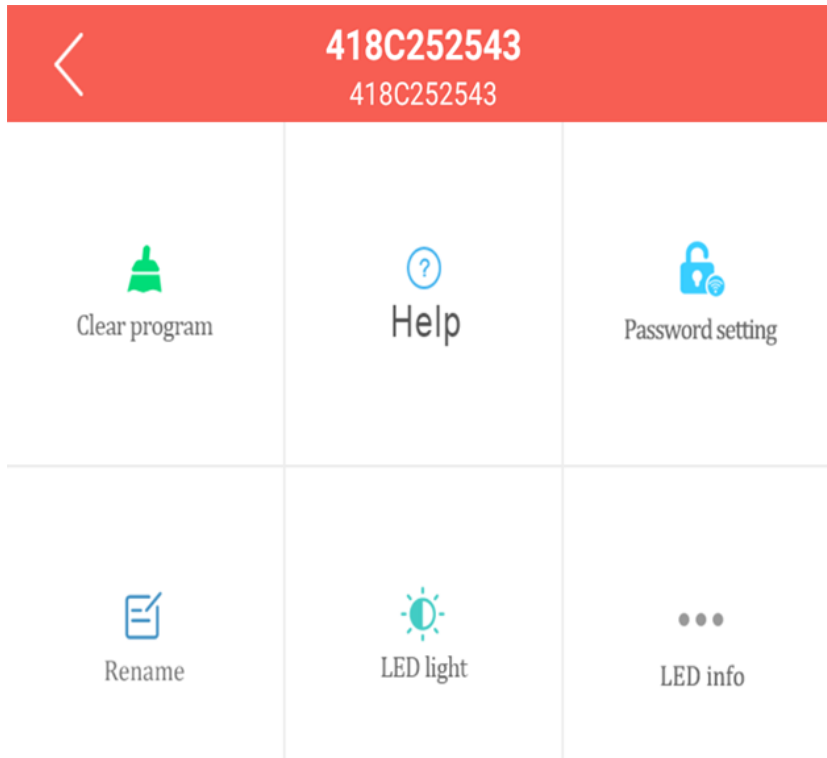

Connect the WIF

1.Scan QR code or search and download LED Space App in Google Play or App Store.

2.Plug the backpack into the power supply, turn on the phone WIFI, connect to YS+ device number WIFI hotspot, the initial password: 12345678.(The mobile power supply is 5V2A)

3、 3.Open LED Space APP after successful connection.

1

2

3

4、 How to Play It

1、 My LED

4

Clear program: Click to clear the screen contents;

Password setting: Change the WIFI connection password;

Rename: Change the name of the display screen;

LED light: Adjust the brightness of the screen

2、 Program list

5

Displays a list of created ads.

Ads can be edited and deleted.