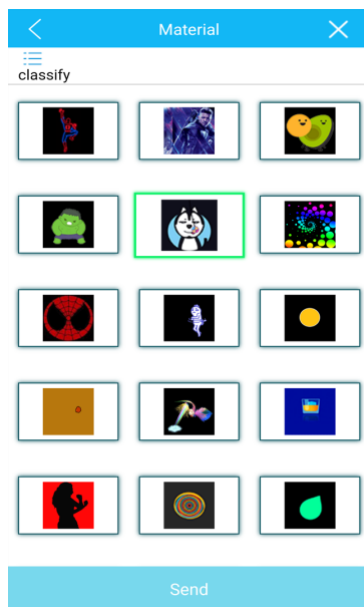

5、 Image

8

Send picture ads.

Can set the stop time, animation mode and border.

6、Gif

9

Send gifs animated.

Can set the time of playback.

7、Material

10

You can choose your favorite pictures or animations in the material.

8、Scrawl

11

Be creative Free graffiti.

Attention:

The best display resolution of pictures and animations is 64 * 64. Pictures can be downloaded through Google's browser, or made them through use screenshot software.