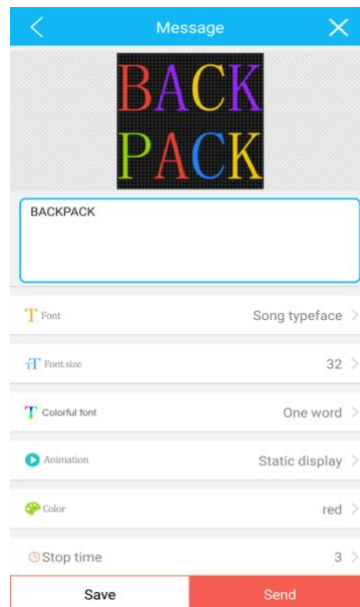

3、 3.Open LED Space APP after successful connection.

1

2

3

4、 How to Play It

1、 My LED

4

Clear program: Click to clear the screen contents;

Password setting: Change the WIFI connection password;

Rename: Change the name of the display screen;

LED light: Adjust the brightness of the screen

2、 Program list

5

Displays a list of created ads.

Ads can be edited and deleted.

3、 Partition program

6

Provides a variety of images/animation and text

combination template for users to choose.

4、 Message

7

Send text ads.

You can set text font, size, color , animation mode, stop time.

7、Material

10

You can choose your favorite pictures or animations in the material.

8、Scrawl

11

Be creative Free graffiti.

Attention:

The best display resolution of pictures and animations is 64 * 64. Pictures can be downloaded through Google's browser, or made them through use screenshot software.