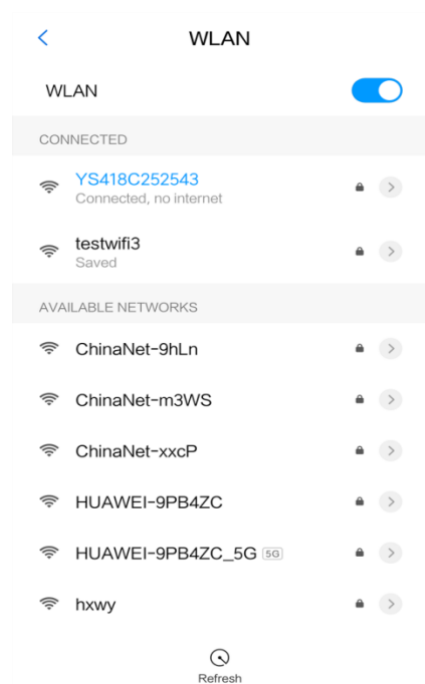

3、 Connect to the LED

Download the “LED Space” APP

Connect the WIF

1.Scan QR code or search and download LED Space App in Google Play or App Store.

2.Plug the backpack into the power supply, turn on the phone WIFI, connect to YS+ device number WIFI hotspot, the initial password: 12345678.(The mobile power supply is 5V2A)

3、 3.Open LED Space APP after successful connection.

1

2

3