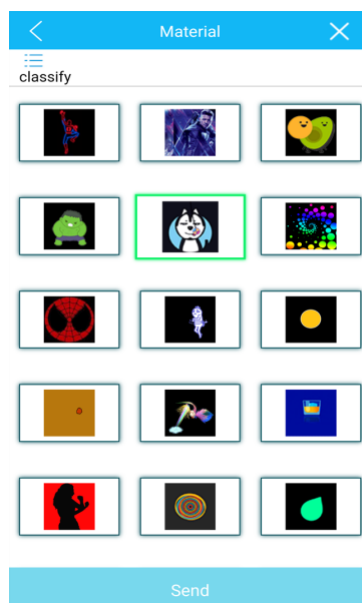

5、 Image

8

Send picture ads.

Can set the stop time, animation mode and border.

6、Gif

9

Send gifs animated.

Can set the time of playback.

7、Material

10

You can choose your favorite pictures or animations in the material.

8、Scrawl

11

Be creative Free graffiti.

Attention:

The best display resolution of pictures and animations is 64 * 64. Pictures can be downloaded through Google's browser, or made them through use screenshot software.