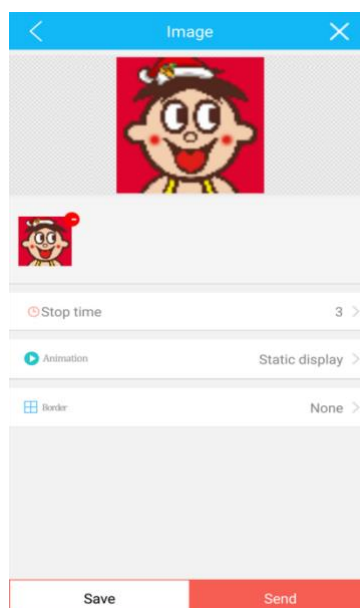

combination template for users to choose.

4、 Message

7

Send text ads.

You can set text font, size, color , animation mode, stop time.

5、 Image

8