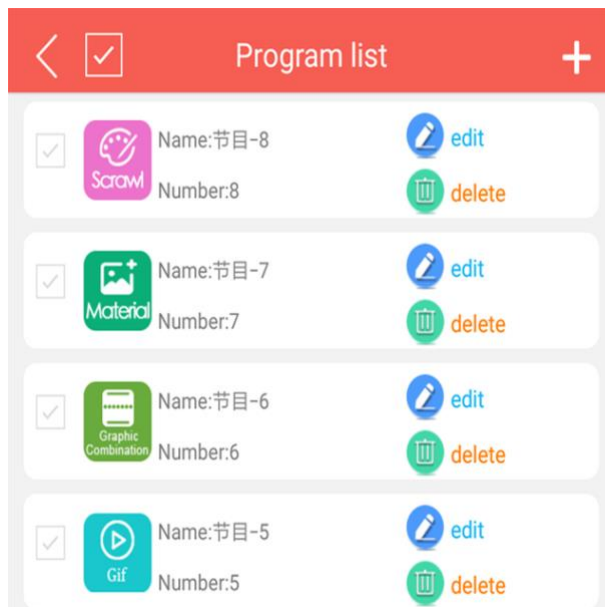

Connect the WIF

1.Scan QR code or search and download LED Space App in Google Play or App Store.

2.Plug the backpack into the power supply, turn on the phone WIFI, connect to YS+ device number WIFI hotspot, the initial password: 12345678.(The mobile power supply is 5V2A)

3、 3.Open LED Space APP after successful connection.

1

2

3

4、 How to Play It

1、 My LED

4

Clear program: Click to clear the screen contents;

Password setting: Change the WIFI connection password;

Rename: Change the name of the display screen;

LED light: Adjust the brightness of the screen

2、 Program list

5

Displays a list of created ads.

Ads can be edited and deleted.