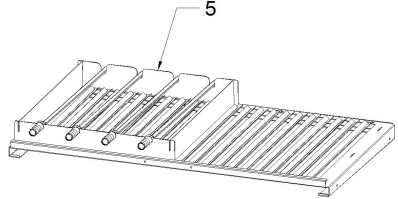

Options and Additions

- 1. Warming Plate - optional
- 2. High Level Vee Grill - optional
- 3. Rotisserie Kit
- 4. Hook Bar Assembly
- 5. Skewer Assembly - Half Width
- 6. Skewer Assembly - Full Width

Can be configured with wheel on LH or RH side  
(please specify when ordering)

**FRONT**

**SIDE**

**DUAL GRANDE PARRILLA GRILL  
DIMENSIONAL SPECIFICATIONS**