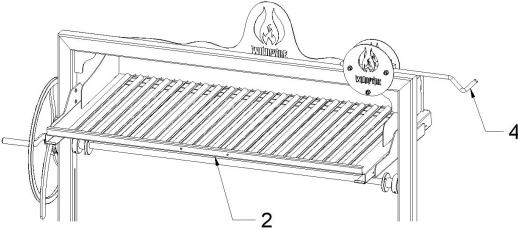

Options and Additions

- 1. Warming Plate - optional
- 2. High Level Vee Grill - optional
- 3. Rotisserie Kit
- 4. Hook Bar Assembly
- 5. Skewer Assembly - Half Width
- 6. Skewer Assembly - Full Width

Can be configured with wheel on LH or RH side  
(please specify when ordering)

**FRONT**

**SIDE**

**DUAL GRANDE PARRILLA GRILL  
DIMENSIONAL SPECIFICATIONS**