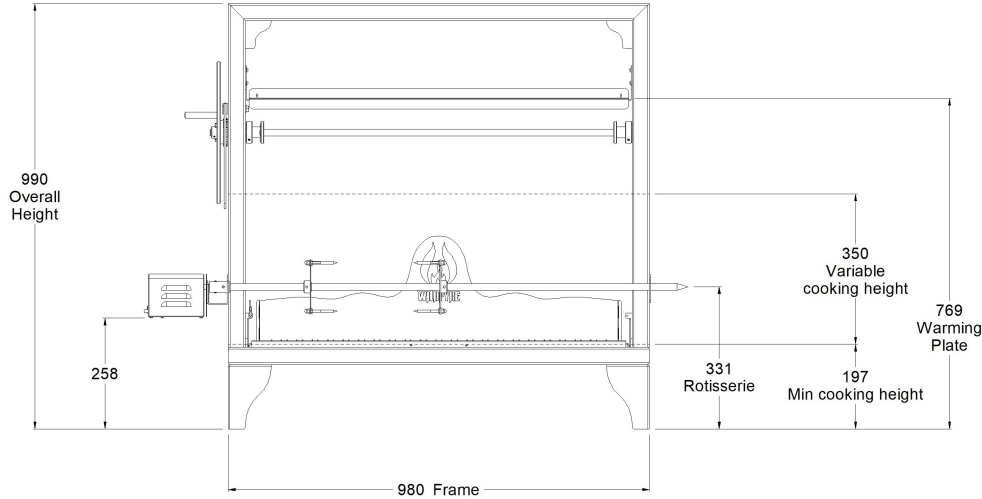

Options and Additions

- 1. Warming Plate - optional
- 2. High Level Vee Grill - optional
- 3. Rotisserie Kit
- 4. Hook Bar Assembly
- 5. Skewer Assembly - Half Width
- 6. Skewer Assembly - Full Width

Can be configured with wheel on LH or RH side  
(please specify when ordering)

**FRONT**

**SIDE**

**DUAL GRANDE PARRILLA GRILL  
DIMENSIONAL SPECIFICATIONS**