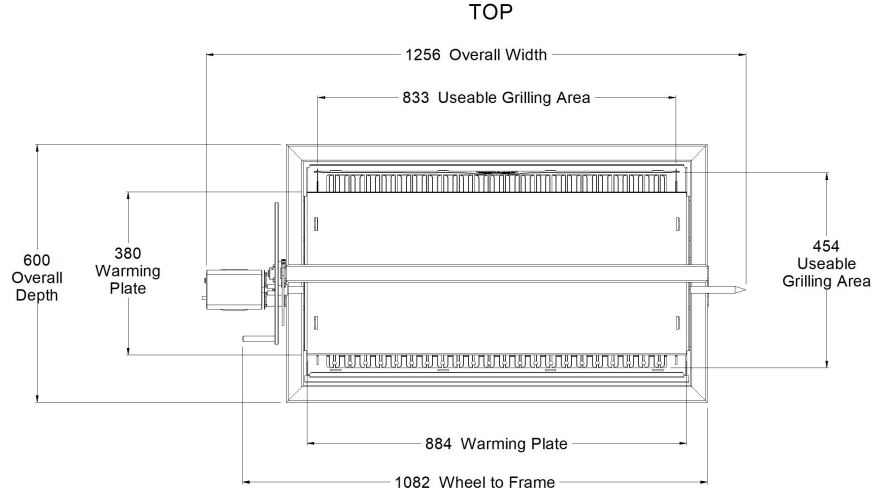

Options and Additions

- 1. Warming Plate - optional
- 2. High Level Vee Grill - optional
- 3. Rotisserie Kit
- 4. Hook Bar Assembly
- 5. Skewer Assembly - Half Width
- 6. Skewer Assembly - Full Width

Can be configured with wheel on LH or RH side  
(please specify when ordering)

**FRONT**

**SIDE**

**DUAL GRANDE PARRILLA GRILL  
DIMENSIONAL SPECIFICATIONS**