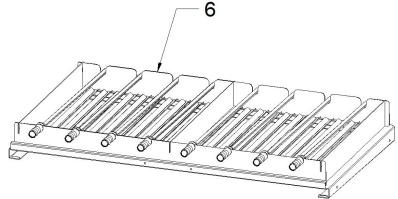

Options and Additions

- 1. Warming Plate - optional
- 2. High Level Vee Grill - optional
- 3. Rotisserie Kit
- 4. Hook Bar Assembly
- 5. Skewer Assembly - Half Width
- 6. Skewer Assembly - Full Width

Can be configured with wheel on LH or RH side  
(please specify when ordering)

**FRONT**

**SIDE**

**DUAL GRANDE PARRILLA GRILL  
DIMENSIONAL SPECIFICATIONS**