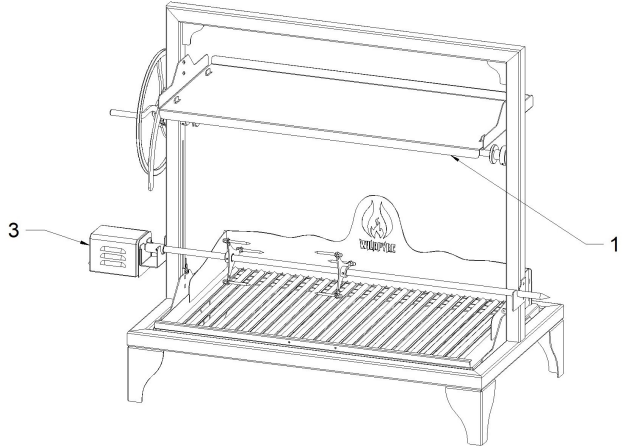

Options and Additions

- 1. Warming Plate - optional
- 2. High Level Vee Grill - optional
- 3. Rotisserie Kit
- 4. Hook Bar Assembly
- 5. Skewer Assembly - Half Width
- 6. Skewer Assembly - Full Width

Can be configured with wheel on LH or RH side  
(please specify when ordering)

**FRONT**

**SIDE**

**DUAL GRANDE PARRILLA GRILL  
DIMENSIONAL SPECIFICATIONS**