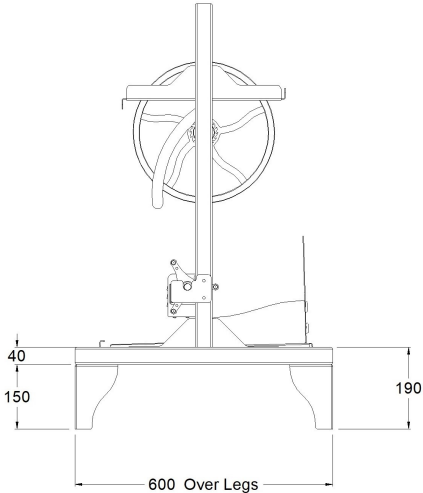

Options and Additions

- 1. Warming Plate - optional
- 2. High Level Vee Grill - optional
- 3. Rotisserie Kit
- 4. Hook Bar Assembly
- 5. Skewer Assembly - Half Width
- 6. Skewer Assembly - Full Width

Can be configured with wheel on LH or RH side  
(please specify when ordering)

**FRONT**

**SIDE**

**DUAL GRANDE PARRILLA GRILL  
DIMENSIONAL SPECIFICATIONS**