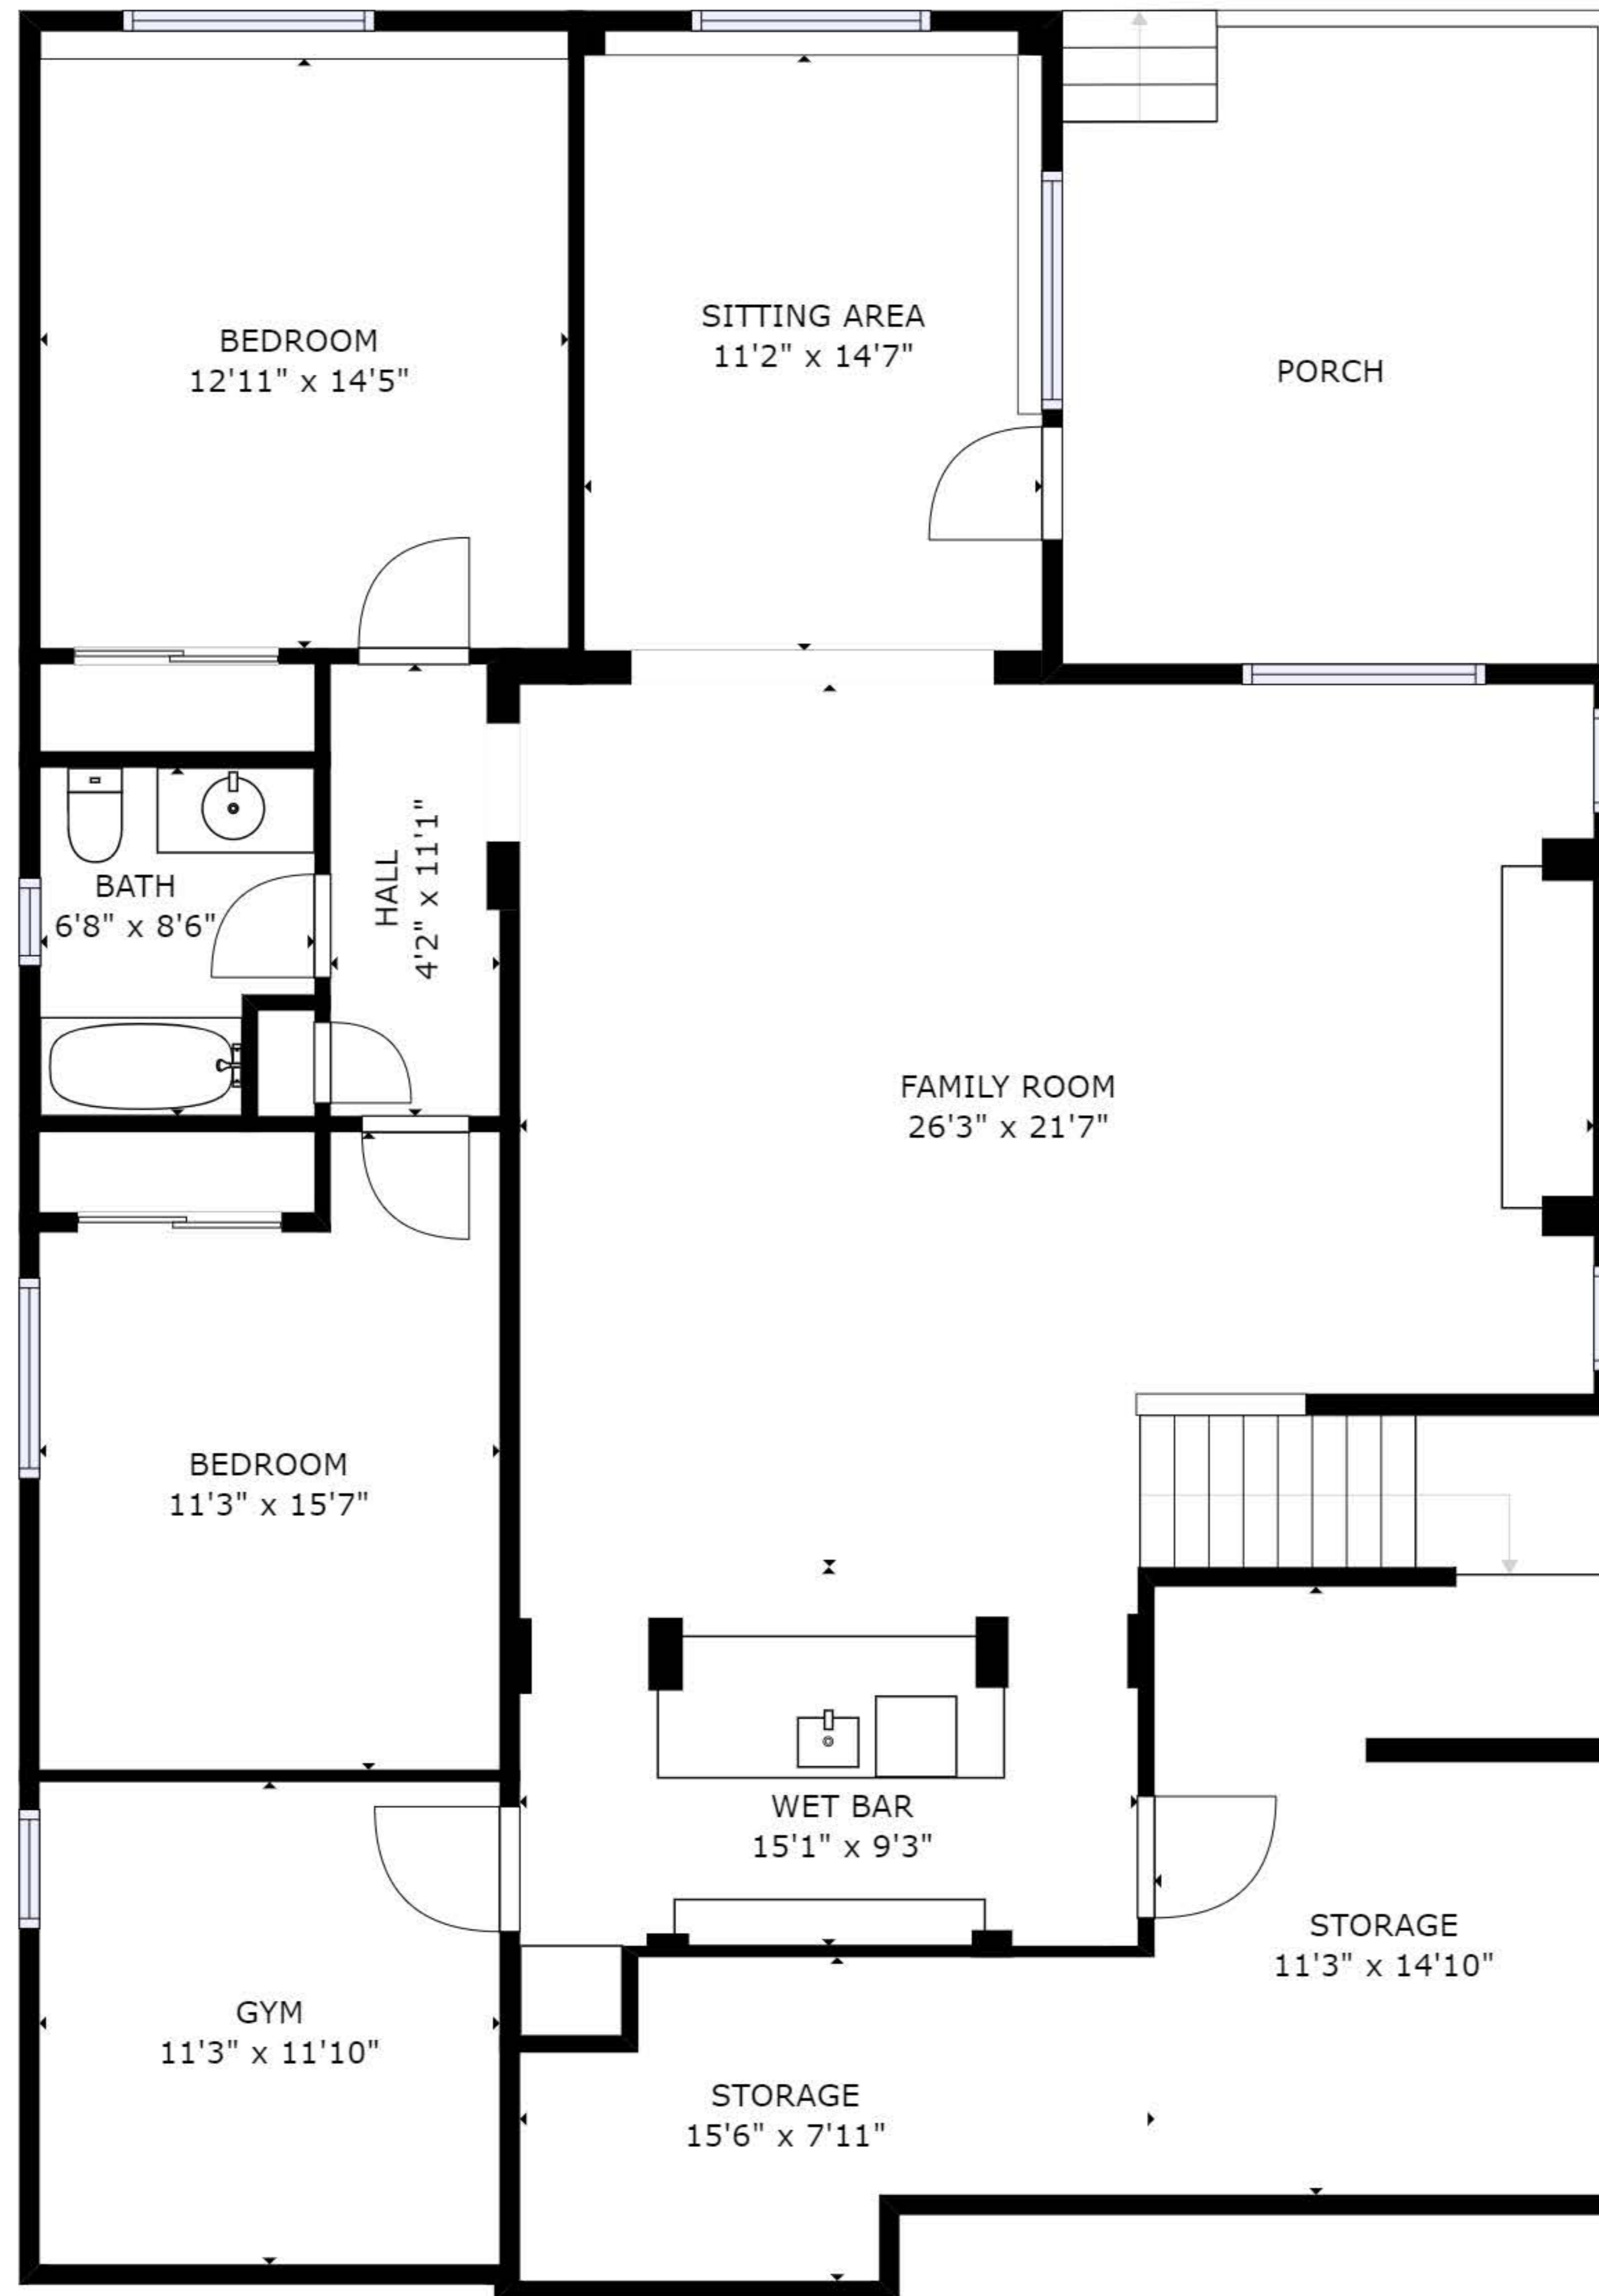

FLOOR 1

FLOOR 2

GROSS INTERNAL AREA  
 FLOOR 1: 1840 sq ft, FLOOR 2: 1905 sq ft  
 EXCLUDED AREAS: , GARAGE: 819 sq ft  
 TOTAL: 3745 sq ft

SIZES AND DIMENSIONS ARE APPROXIMATE, ACTUAL MAY VARY.

GROSS INTERNAL AREA  
 FLOOR 1: 1840 sq ft, FLOOR 2: 1905 sq ft  
 EXCLUDED AREAS: , GARAGE: 819 sq ft  
 TOTAL: 3745 sq ft

SIZES AND DIMENSIONS ARE APPROXIMATE, ACTUAL MAY VARY.

GROSS INTERNAL AREA  
 FLOOR 1: 1840 sq ft, FLOOR 2: 1905 sq ft  
 EXCLUDED AREAS: , GARAGE: 819 sq ft  
 TOTAL: 3745 sq ft

SIZES AND DIMENSIONS ARE APPROXIMATE, ACTUAL MAY VARY.