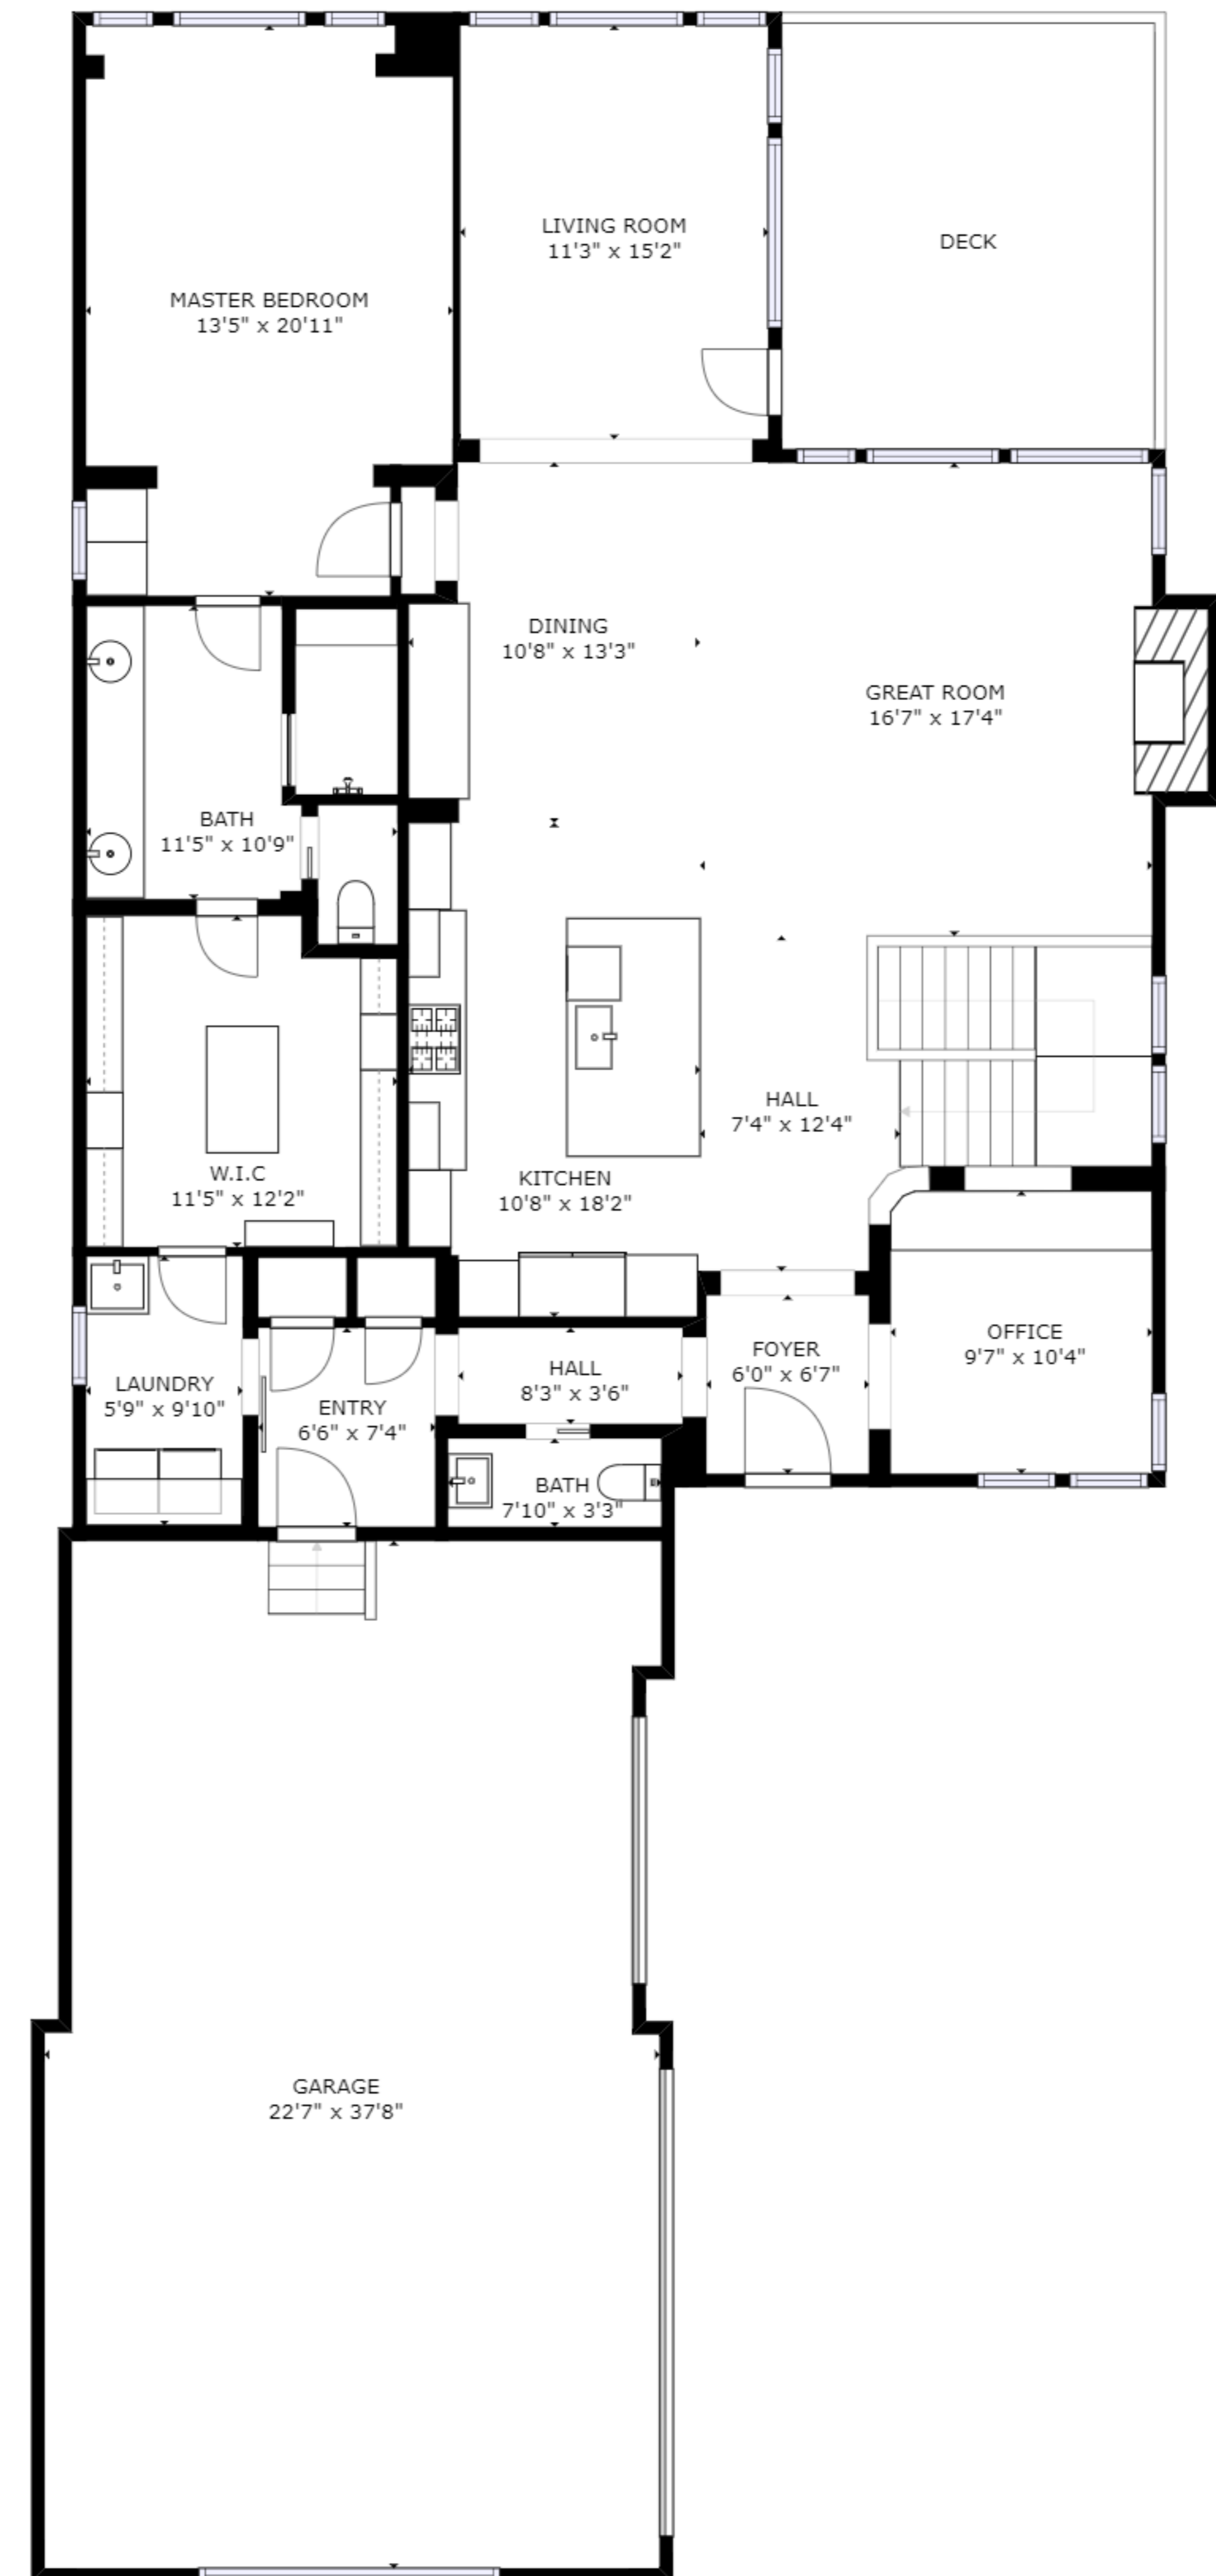

FLOOR 1

FLOOR 2

GROSS INTERNAL AREA  
 FLOOR 1: 1840 sq ft, FLOOR 2: 1905 sq ft  
 EXCLUDED AREAS: , GARAGE: 819 sq ft  
 TOTAL: 3745 sq ft

SIZES AND DIMENSIONS ARE APPROXIMATE, ACTUAL MAY VARY.

GROSS INTERNAL AREA  
 FLOOR 1: 1840 sq ft, FLOOR 2: 1905 sq ft  
 EXCLUDED AREAS: , GARAGE: 819 sq ft  
 TOTAL: 3745 sq ft

SIZES AND DIMENSIONS ARE APPROXIMATE, ACTUAL MAY VARY.

GROSS INTERNAL AREA  
 FLOOR 1: 1840 sq ft, FLOOR 2: 1905 sq ft  
 EXCLUDED AREAS: , GARAGE: 819 sq ft  
 TOTAL: 3745 sq ft

SIZES AND DIMENSIONS ARE APPROXIMATE, ACTUAL MAY VARY.