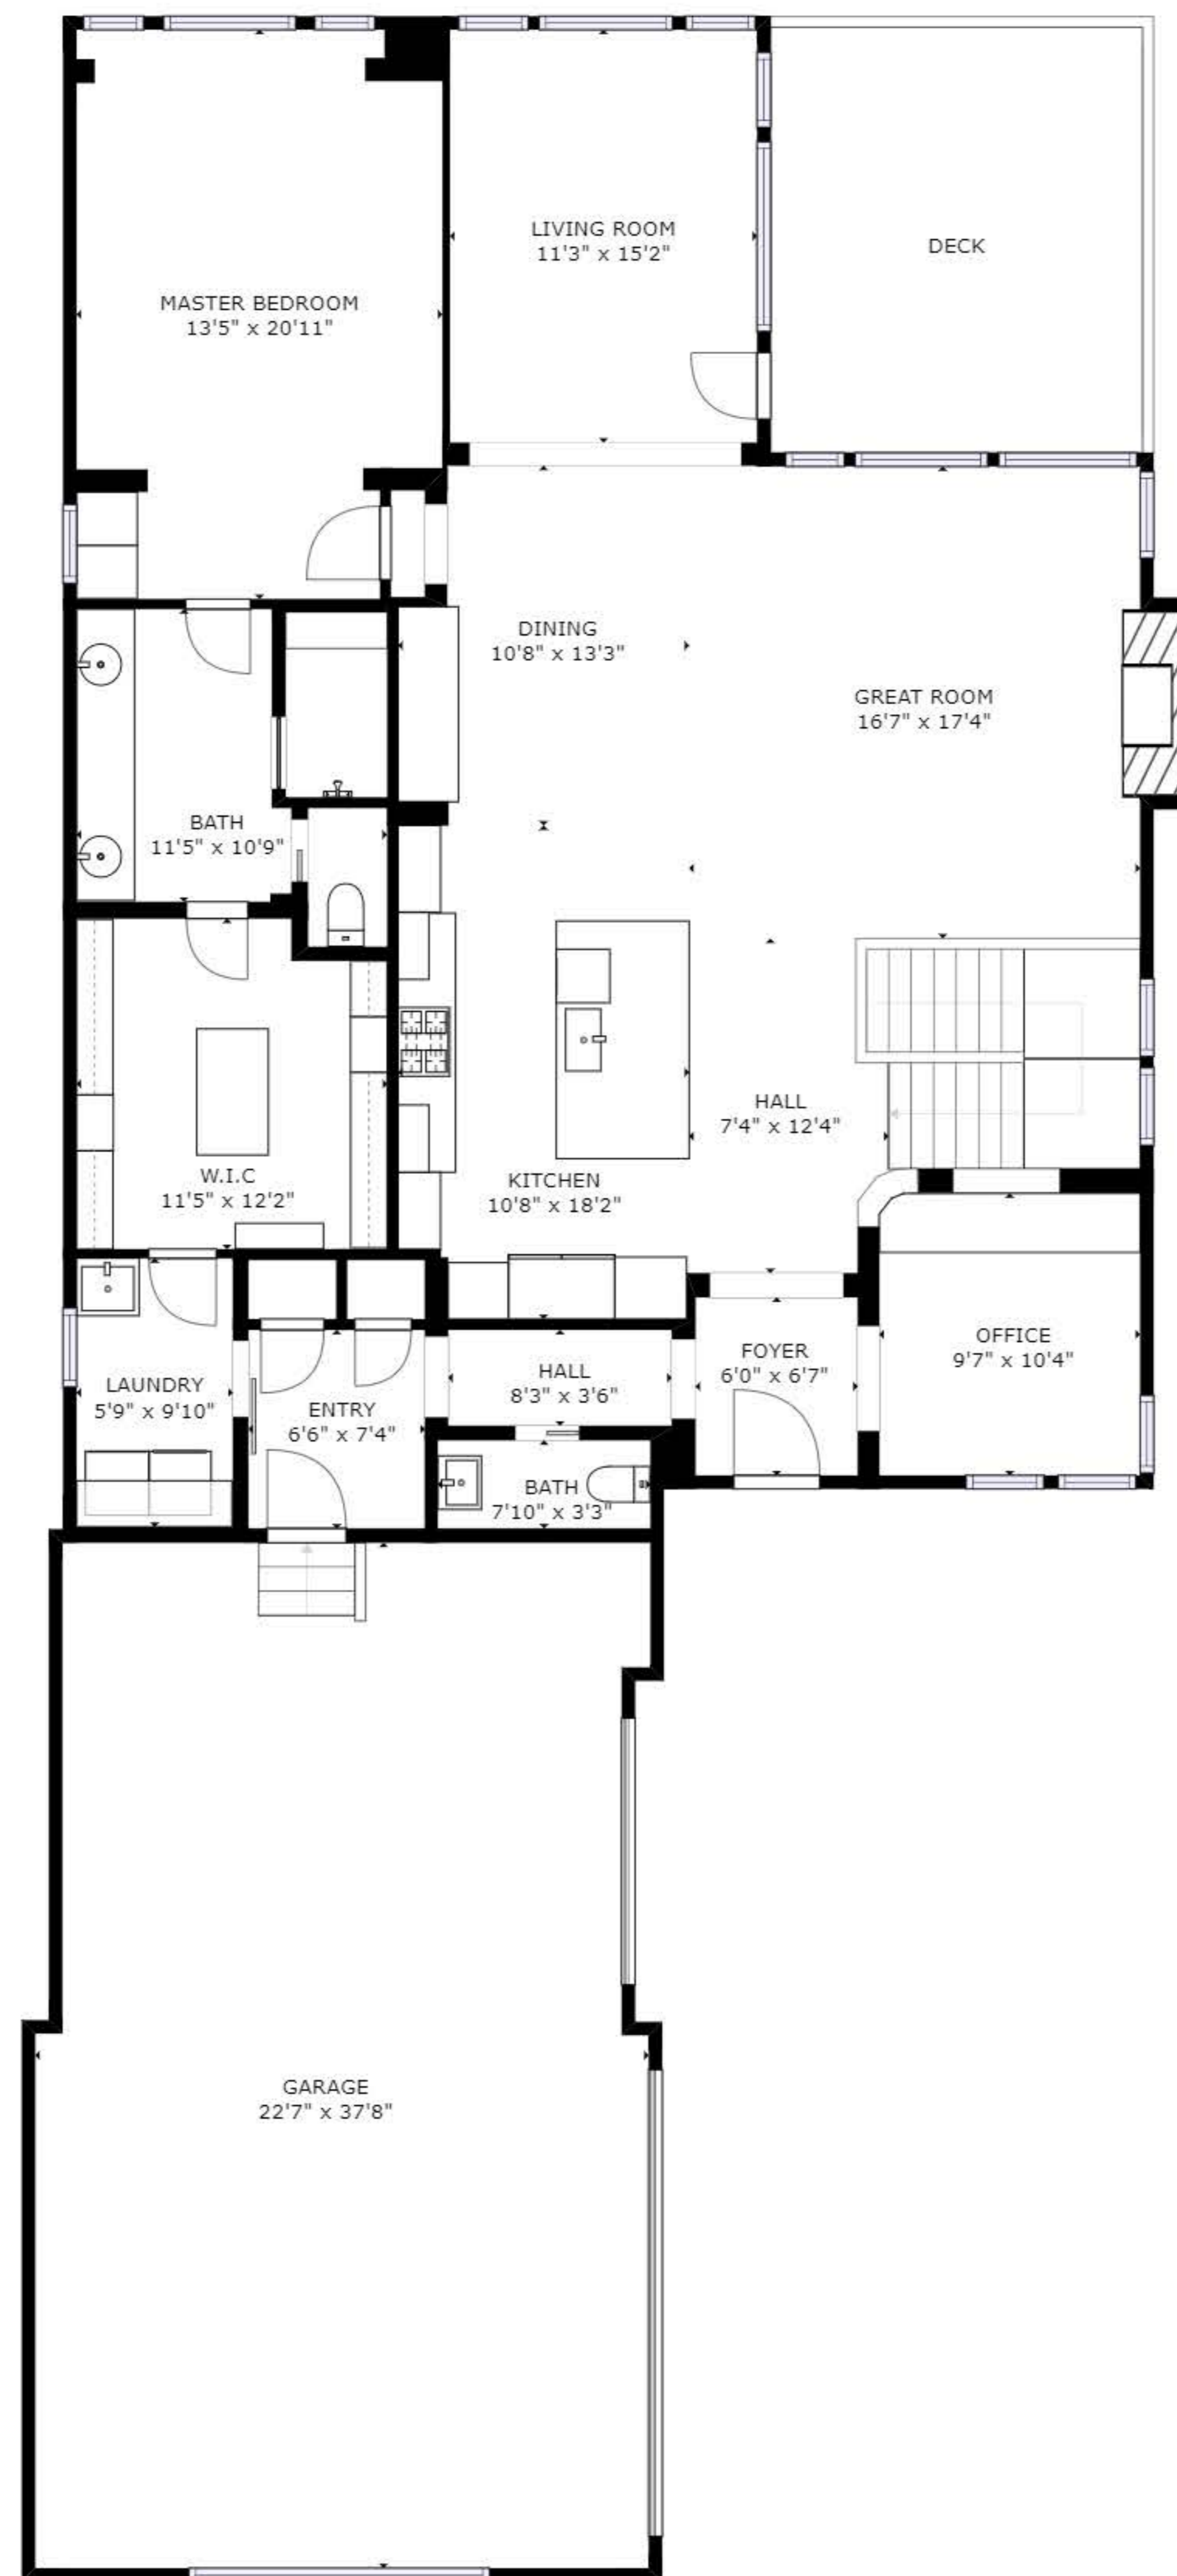

FLOOR 1

FLOOR 2

GROSS INTERNAL AREA  
 FLOOR 1: 1840 sq ft, FLOOR 2: 1905 sq ft  
 EXCLUDED AREAS: , GARAGE: 819 sq ft  
 TOTAL: 3745 sq ft

SIZES AND DIMENSIONS ARE APPROXIMATE, ACTUAL MAY VARY.

GROSS INTERNAL AREA  
 FLOOR 1: 1840 sq ft, FLOOR 2: 1905 sq ft  
 EXCLUDED AREAS: , GARAGE: 819 sq ft  
 TOTAL: 3745 sq ft

SIZES AND DIMENSIONS ARE APPROXIMATE, ACTUAL MAY VARY.

GROSS INTERNAL AREA  
 FLOOR 1: 1840 sq ft, FLOOR 2: 1905 sq ft  
 EXCLUDED AREAS: , GARAGE: 819 sq ft  
 TOTAL: 3745 sq ft

SIZES AND DIMENSIONS ARE APPROXIMATE, ACTUAL MAY VARY.