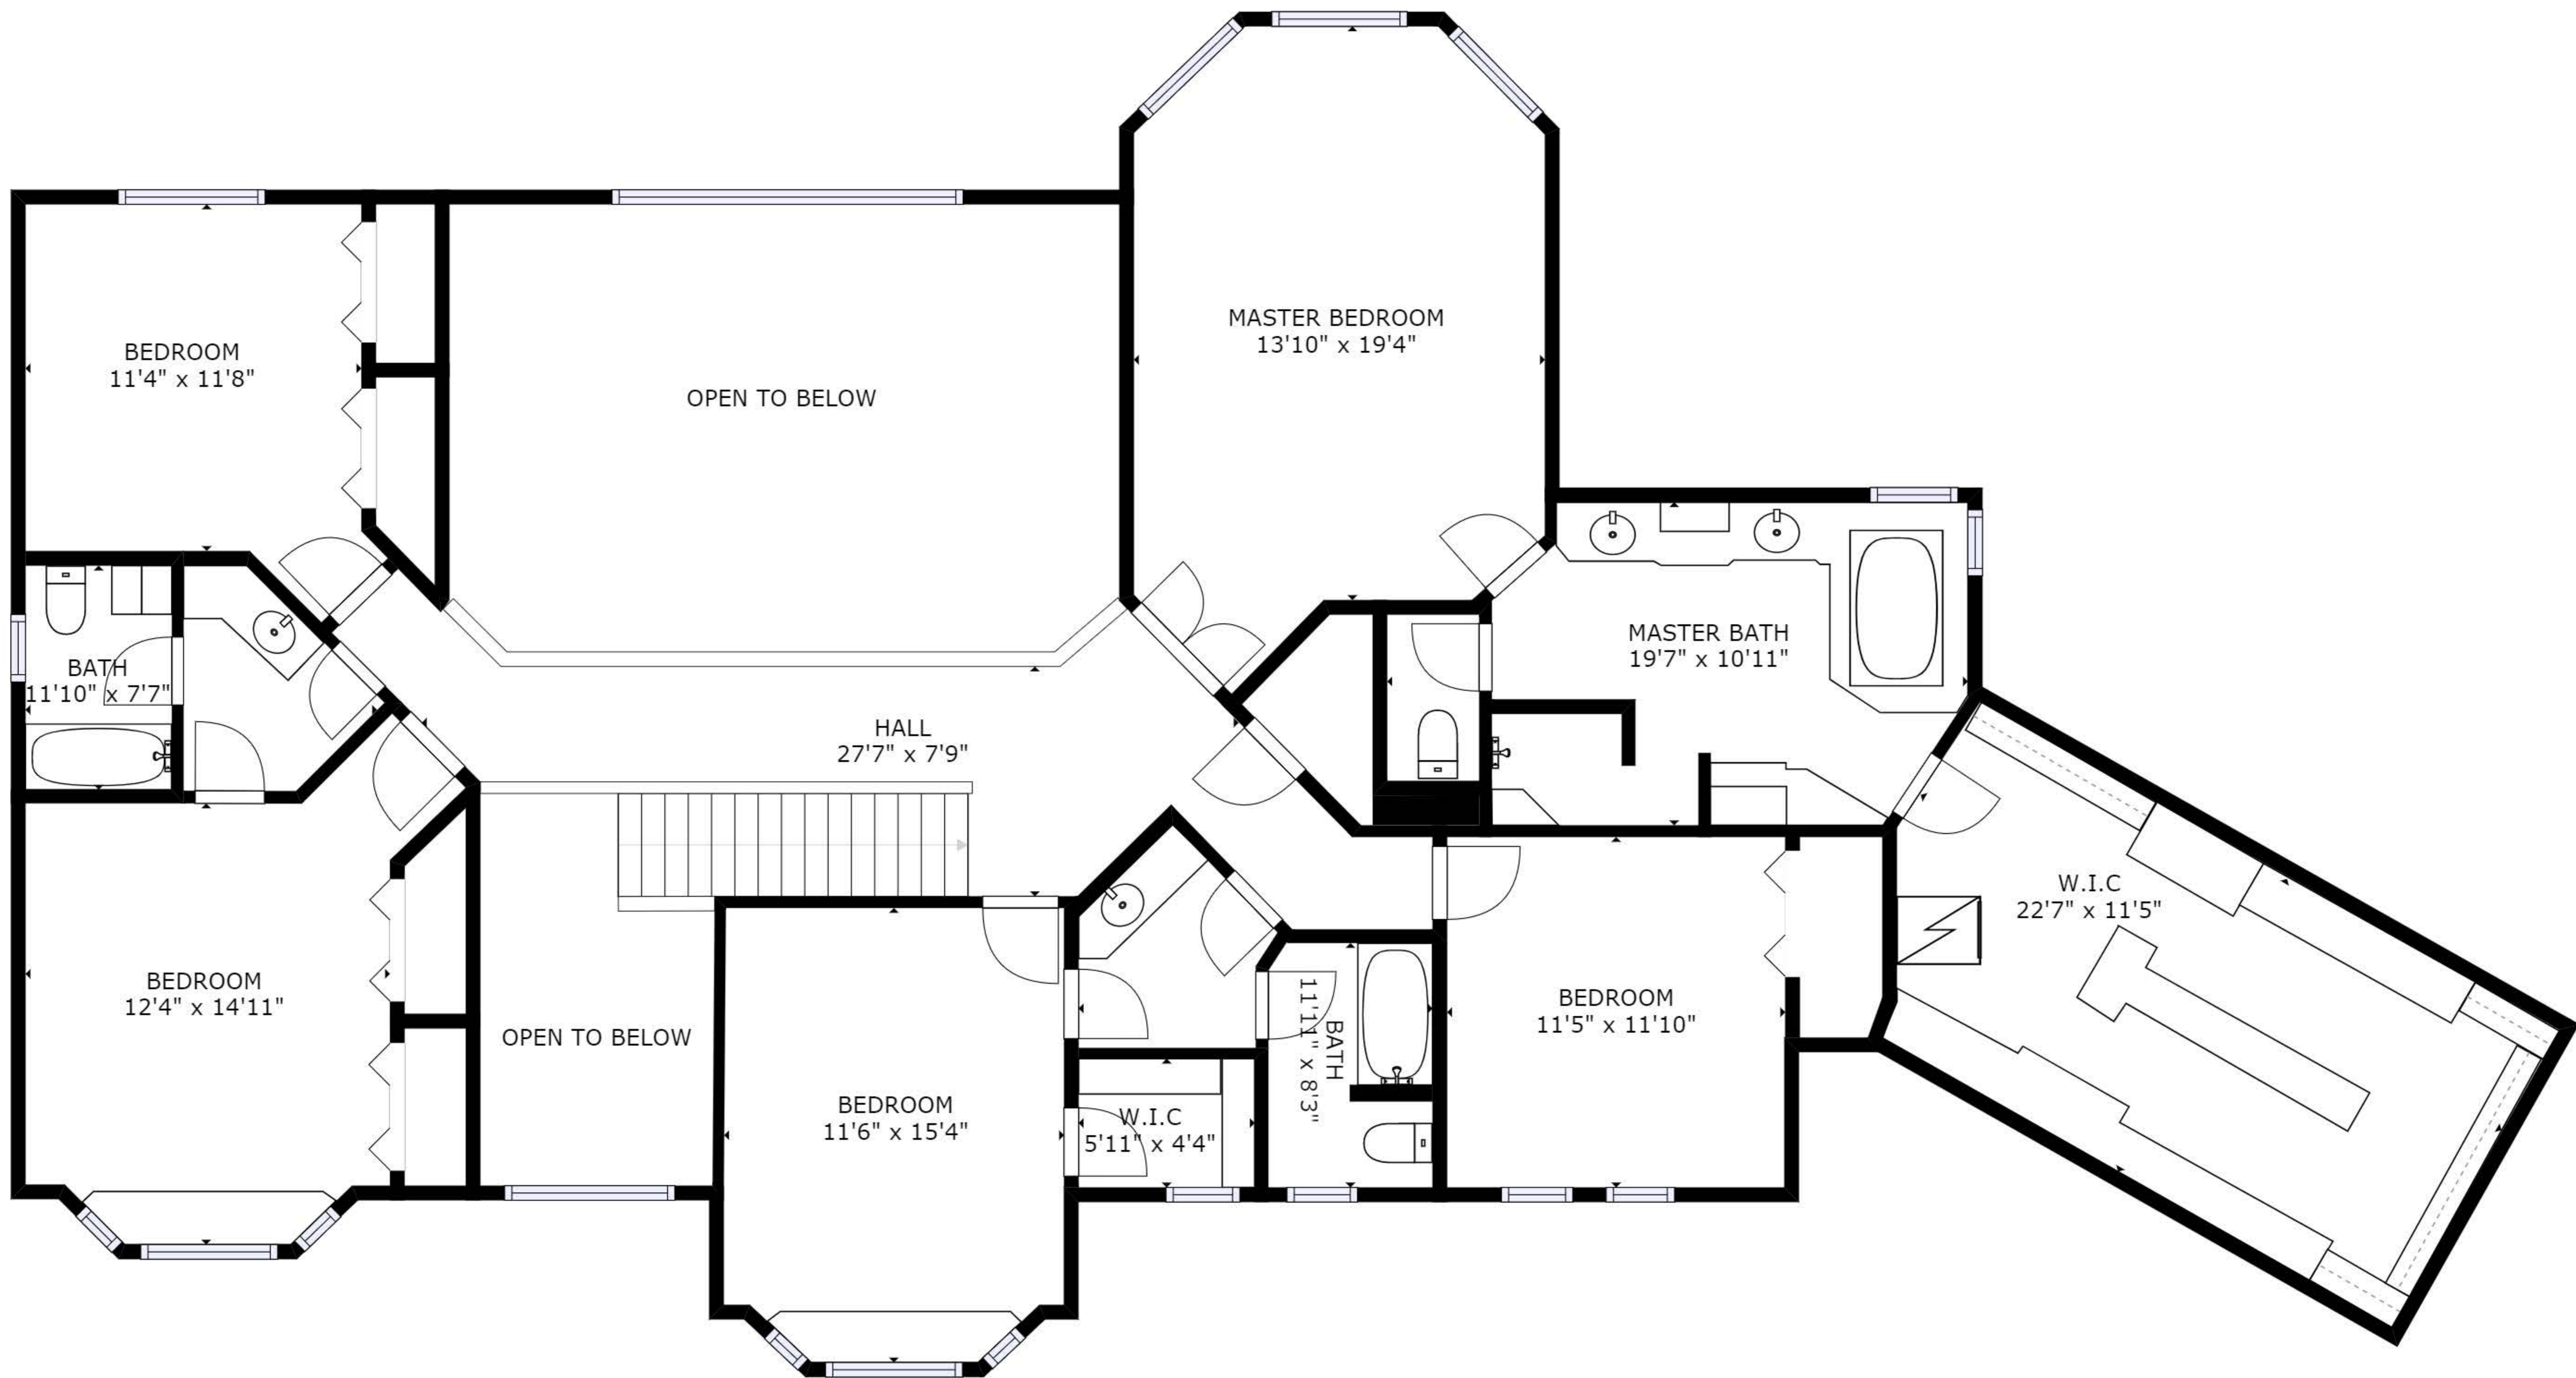

FLOOR 2

FLOOR 1

FLOOR 3

GROSS INTERNAL AREA
 FLOOR 1: 2187 sq ft, FLOOR 2: 2492 sq ft
 FLOOR 3: 2069 sq ft, EXCLUDED AREAS:
 GARAGE: 1023 sq ft
 TOTAL: 6747 sq ft

SIZES AND DIMENSIONS ARE APPROXIMATE, ACTUAL MAY VARY.

GROSS INTERNAL AREA
 FLOOR 1: 2187 sq ft, FLOOR 2: 2492 sq ft
 FLOOR 3: 2069 sq ft, EXCLUDED AREAS:
 GARAGE: 1023 sq ft
 TOTAL: 6747 sq ft

SIZES AND DIMENSIONS ARE APPROXIMATE, ACTUAL MAY VARY.

GROSS INTERNAL AREA
 FLOOR 1: 2187 sq ft, FLOOR 2: 2492 sq ft
 FLOOR 3: 2069 sq ft, EXCLUDED AREAS:
 GARAGE: 1023 sq ft
 TOTAL: 6747 sq ft

SIZES AND DIMENSIONS ARE APPROXIMATE, ACTUAL MAY VARY.

GROSS INTERNAL AREA
 FLOOR 1: 2187 sq ft, FLOOR 2: 2492 sq ft
 FLOOR 3: 2069 sq ft, EXCLUDED AREAS:
 GARAGE: 1023 sq ft
 TOTAL: 6747 sq ft

SIZES AND DIMENSIONS ARE APPROXIMATE, ACTUAL MAY VARY.