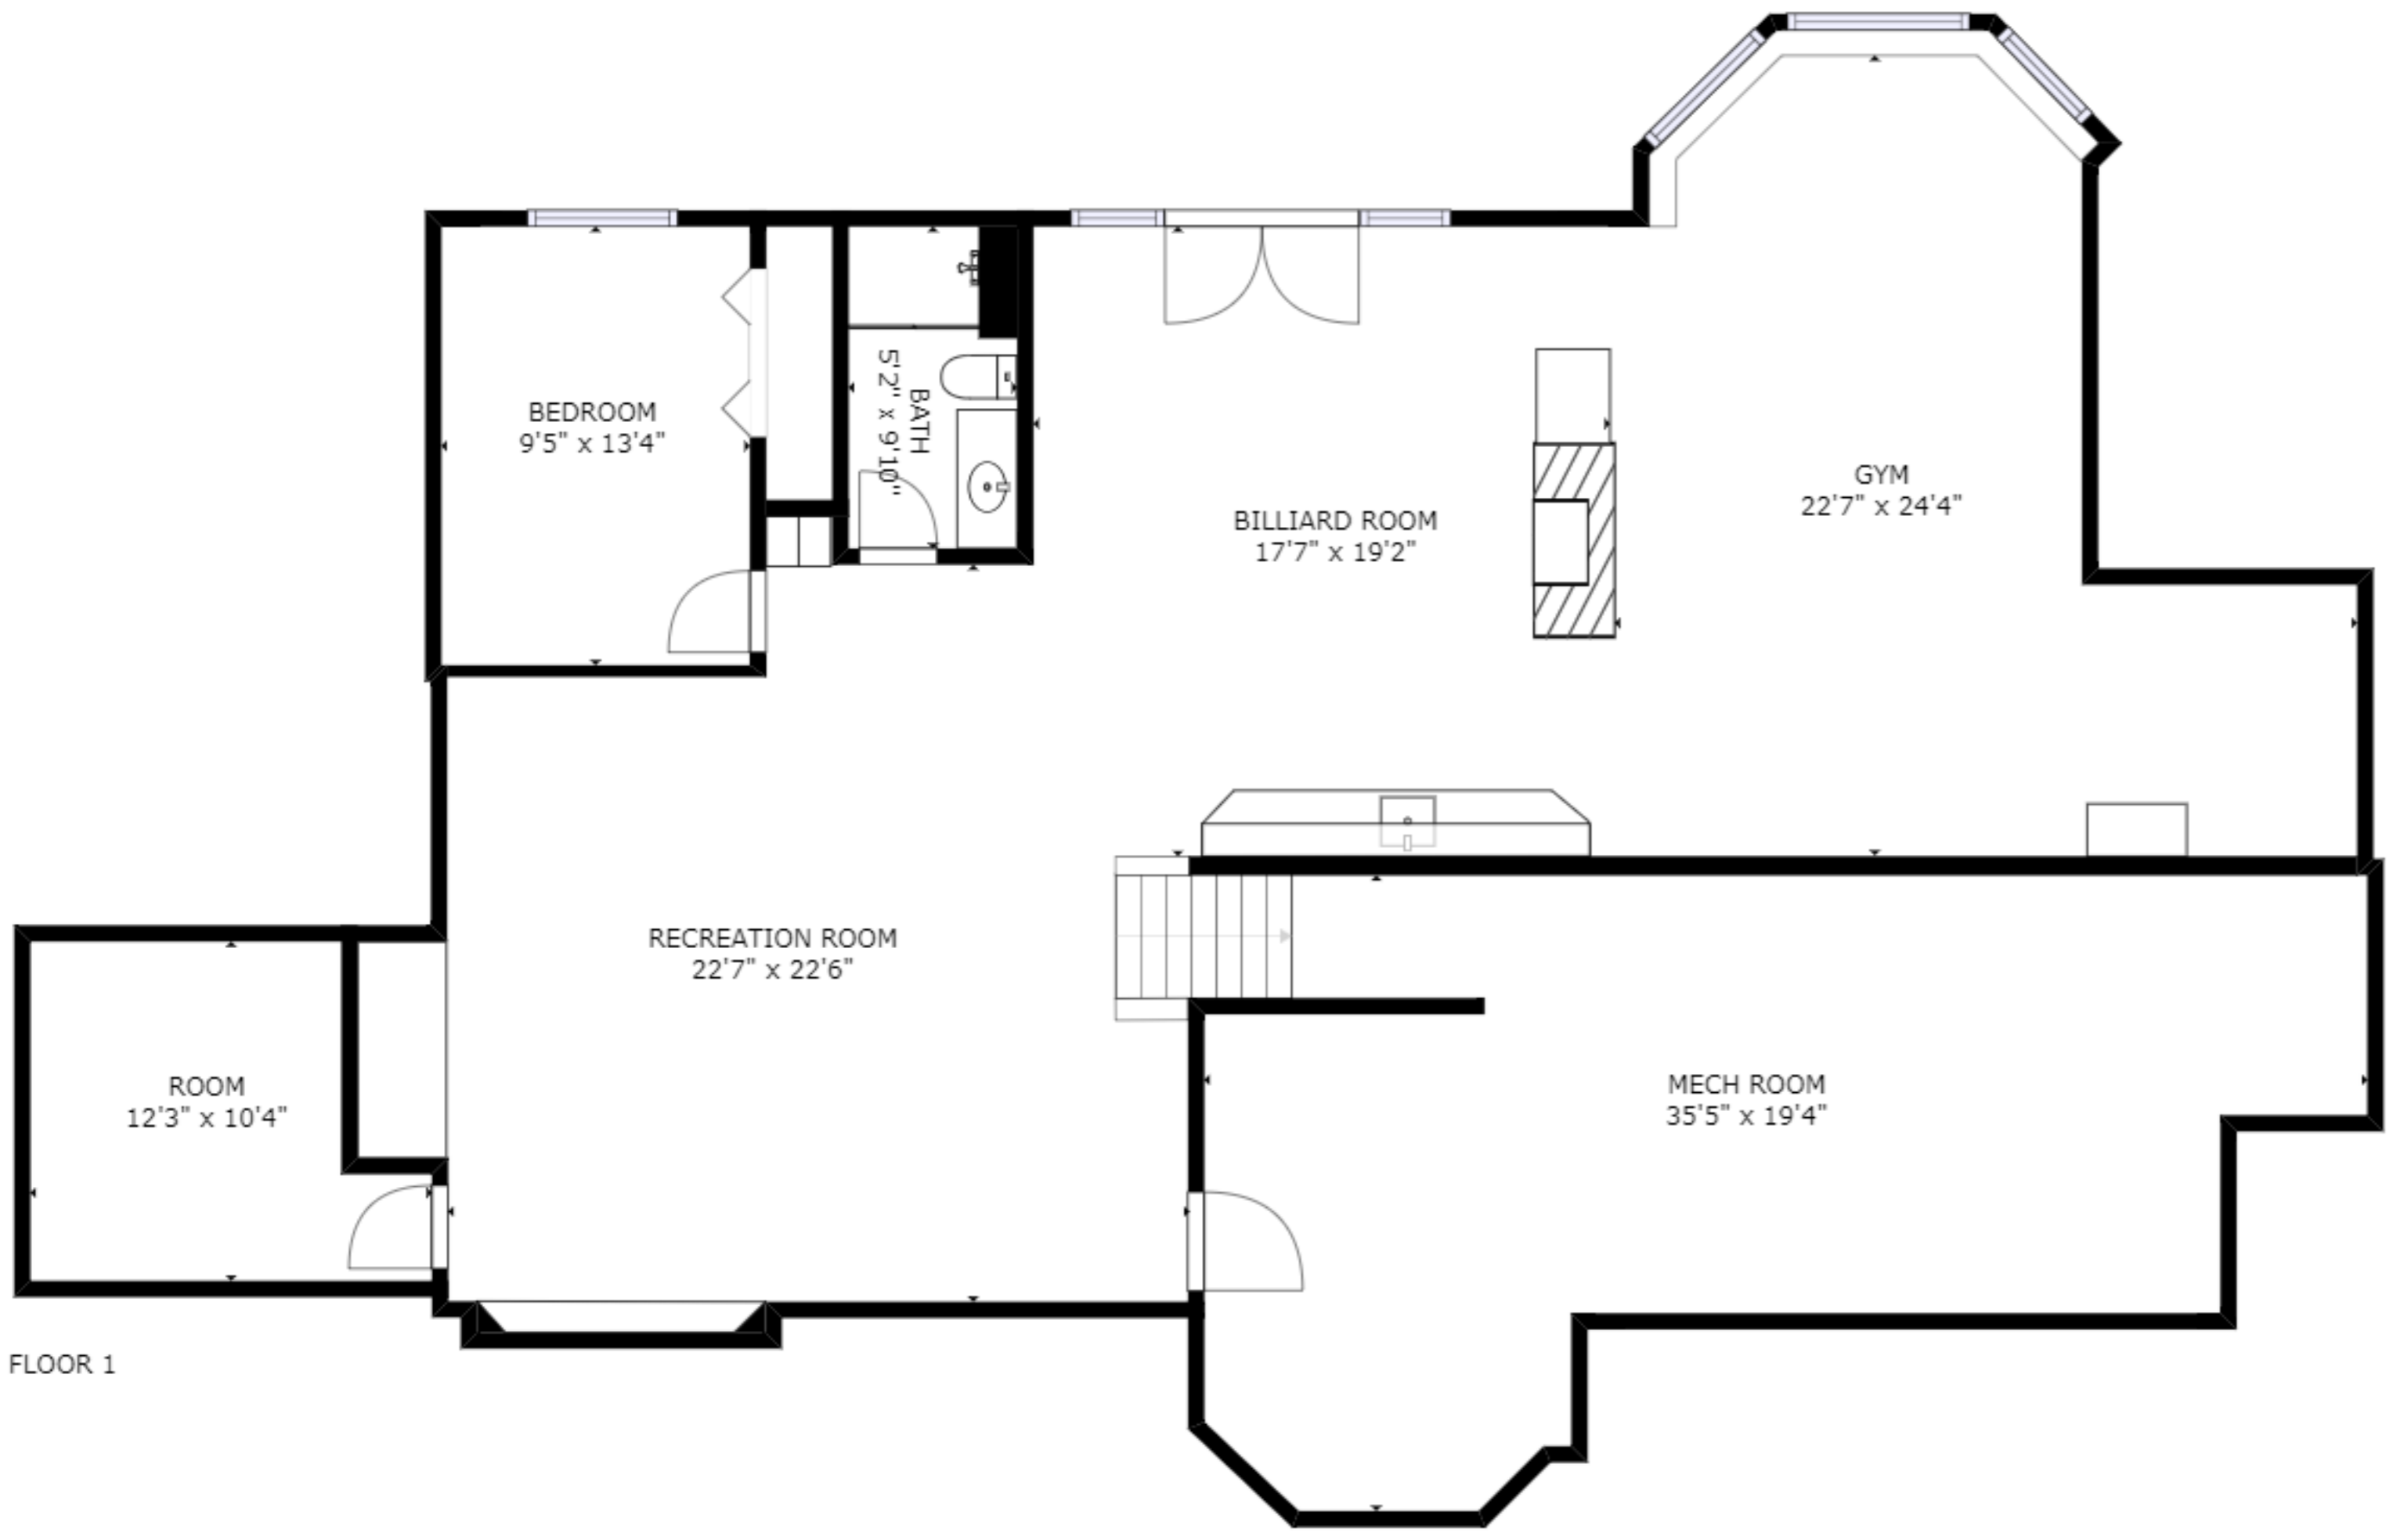

FLOOR 2

FLOOR 1

FLOOR 3

GROSS INTERNAL AREA
 FLOOR 1: 2187 sq ft, FLOOR 2: 2492 sq ft
 FLOOR 3: 2069 sq ft, EXCLUDED AREAS:
 GARAGE: 1023 sq ft
 TOTAL: 6747 sq ft

SIZES AND DIMENSIONS ARE APPROXIMATE, ACTUAL MAY VARY.

GROSS INTERNAL AREA
 FLOOR 1: 2187 sq ft, FLOOR 2: 2492 sq ft
 FLOOR 3: 2069 sq ft, EXCLUDED AREAS:
 GARAGE: 1023 sq ft
 TOTAL: 6747 sq ft

SIZES AND DIMENSIONS ARE APPROXIMATE, ACTUAL MAY VARY.

GROSS INTERNAL AREA
 FLOOR 1: 2187 sq ft, FLOOR 2: 2492 sq ft
 FLOOR 3: 2069 sq ft, EXCLUDED AREAS:
 GARAGE: 1023 sq ft
 TOTAL: 6747 sq ft

SIZES AND DIMENSIONS ARE APPROXIMATE, ACTUAL MAY VARY.

GROSS INTERNAL AREA
 FLOOR 1: 2187 sq ft, FLOOR 2: 2492 sq ft
 FLOOR 3: 2069 sq ft, EXCLUDED AREAS:
 GARAGE: 1023 sq ft
 TOTAL: 6747 sq ft

SIZES AND DIMENSIONS ARE APPROXIMATE, ACTUAL MAY VARY.