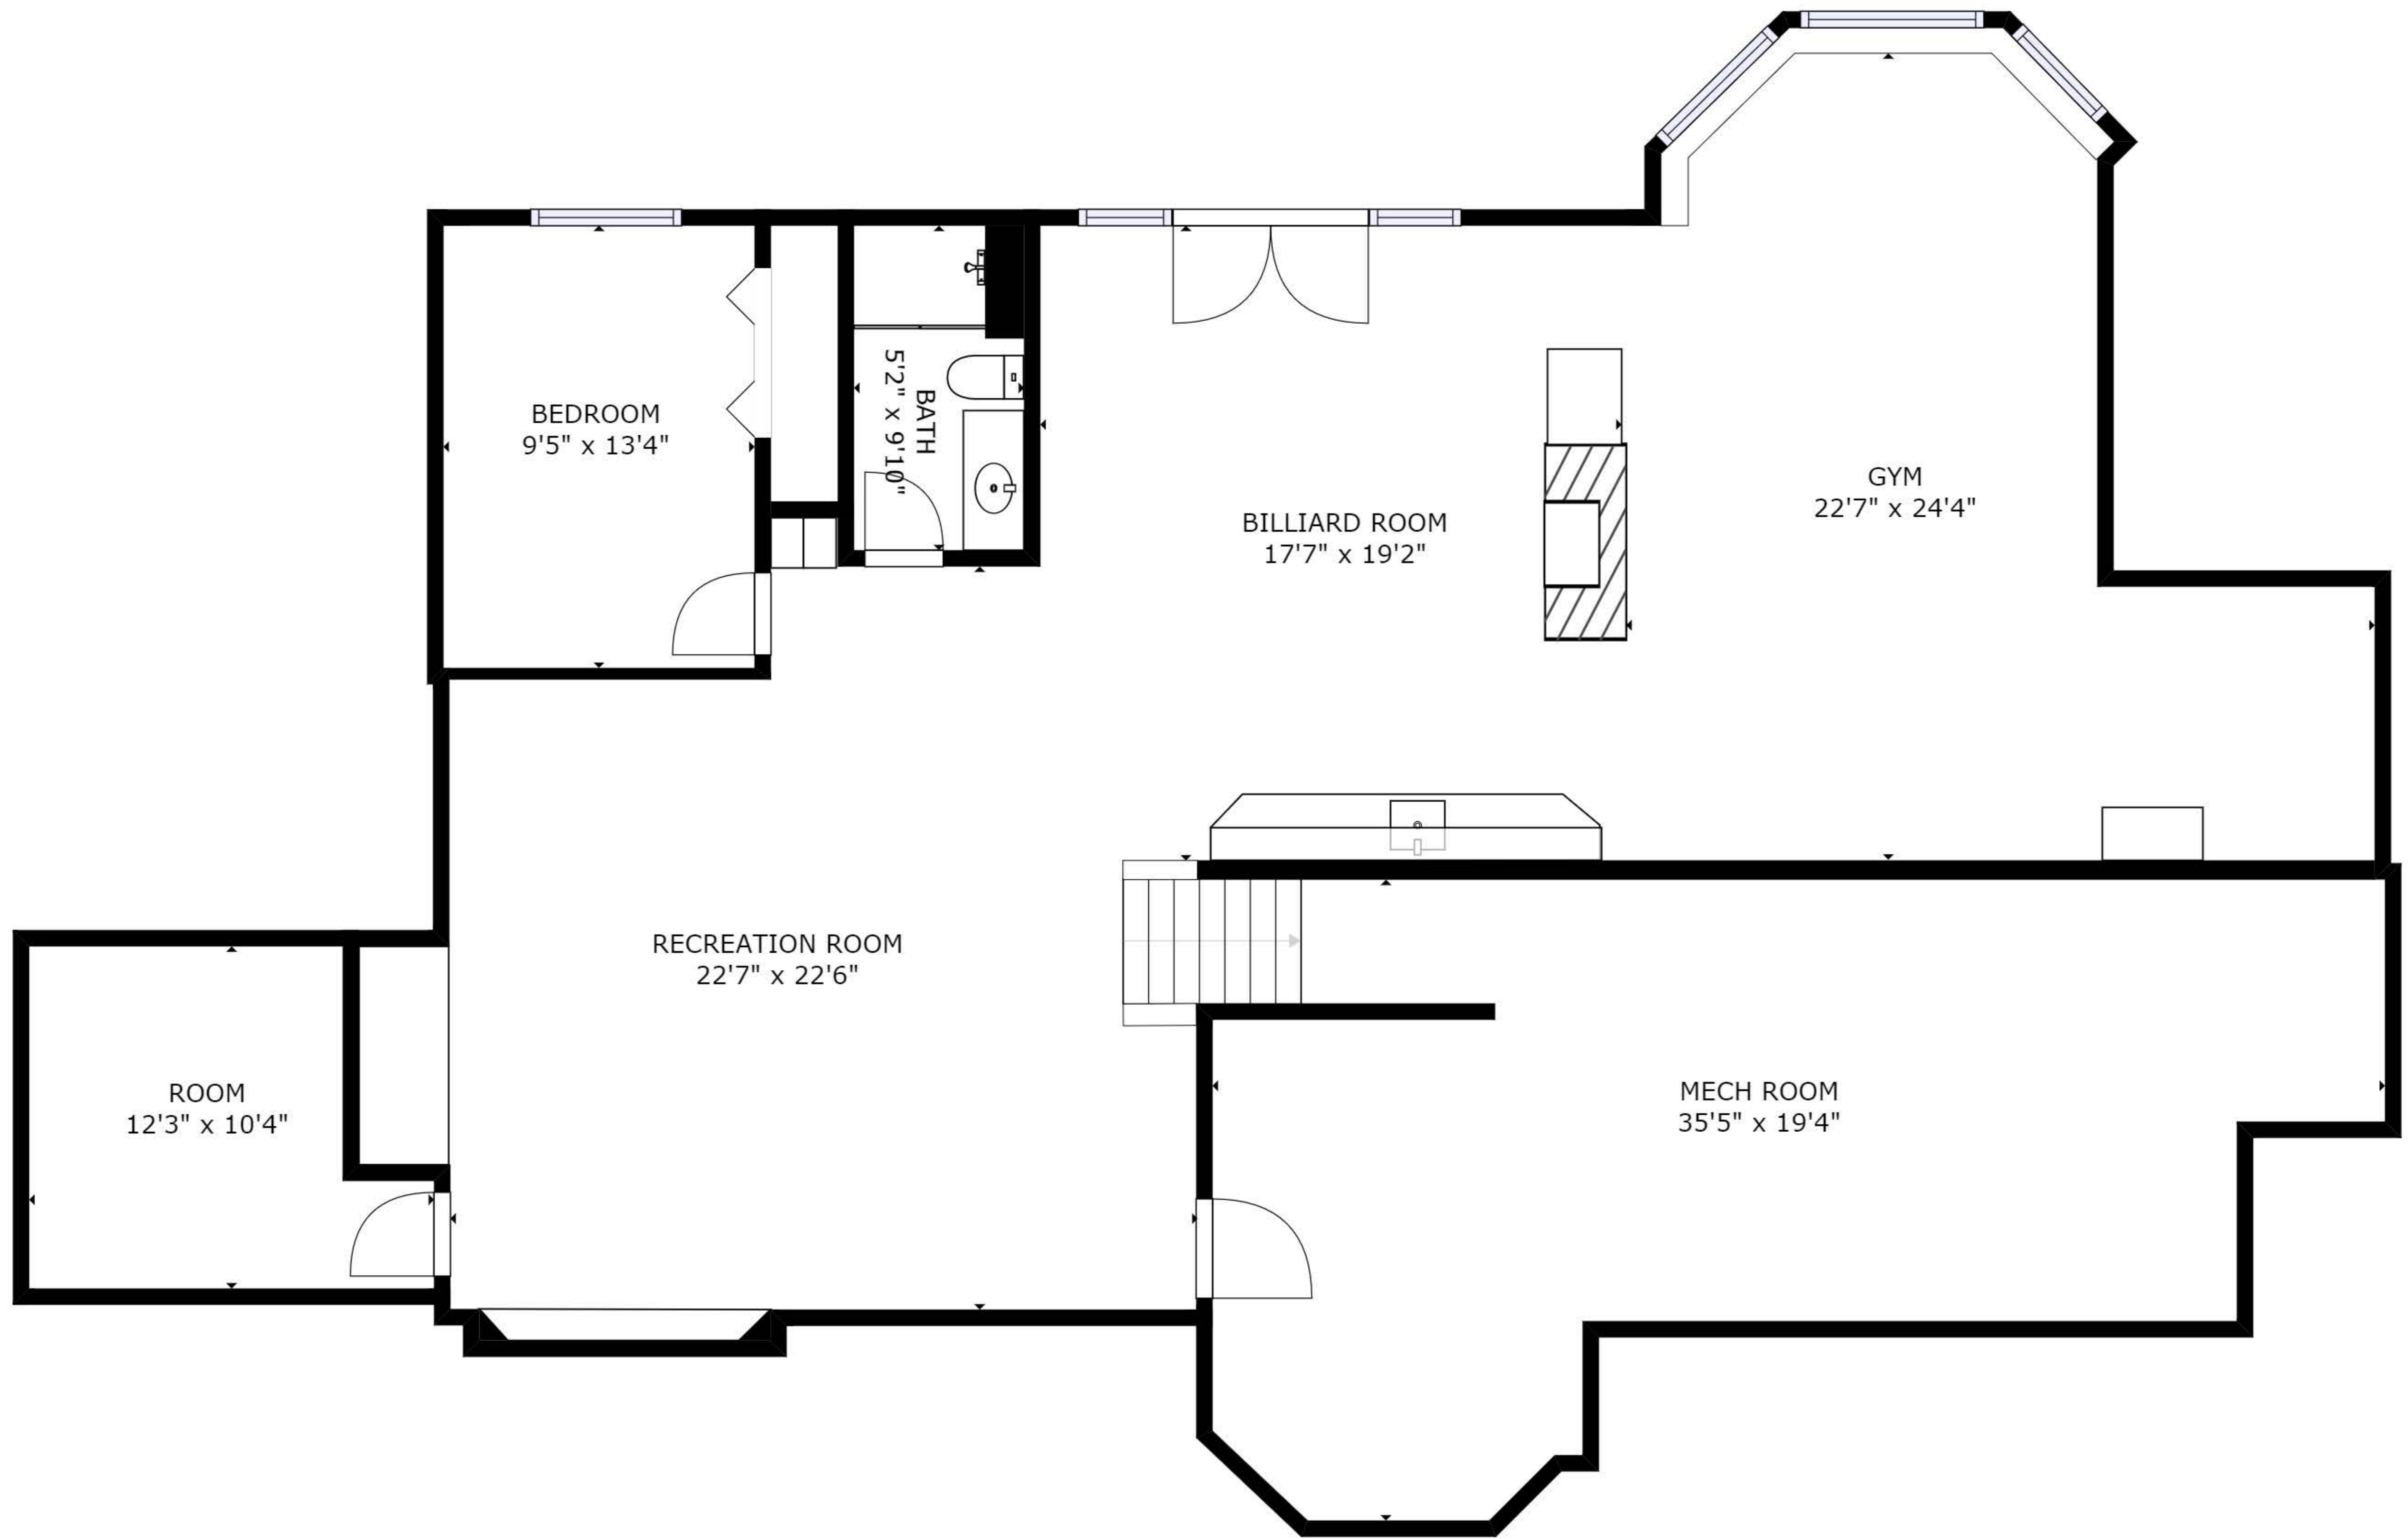

FLOOR 2

FLOOR 1

FLOOR 3

GROSS INTERNAL AREA
 FLOOR 1: 2187 sq ft, FLOOR 2: 2492 sq ft
 FLOOR 3: 2069 sq ft, EXCLUDED AREAS:
 GARAGE: 1023 sq ft
 TOTAL: 6747 sq ft

SIZES AND DIMENSIONS ARE APPROXIMATE, ACTUAL MAY VARY.

GROSS INTERNAL AREA
 FLOOR 1: 2187 sq ft, FLOOR 2: 2492 sq ft
 FLOOR 3: 2069 sq ft, EXCLUDED AREAS:
 GARAGE: 1023 sq ft
 TOTAL: 6747 sq ft

SIZES AND DIMENSIONS ARE APPROXIMATE, ACTUAL MAY VARY.

GROSS INTERNAL AREA
 FLOOR 1: 2187 sq ft, FLOOR 2: 2492 sq ft
 FLOOR 3: 2069 sq ft, EXCLUDED AREAS:
 GARAGE: 1023 sq ft
 TOTAL: 6747 sq ft

SIZES AND DIMENSIONS ARE APPROXIMATE, ACTUAL MAY VARY.

GROSS INTERNAL AREA
 FLOOR 1: 2187 sq ft, FLOOR 2: 2492 sq ft
 FLOOR 3: 2069 sq ft, EXCLUDED AREAS:
 GARAGE: 1023 sq ft
 TOTAL: 6747 sq ft

SIZES AND DIMENSIONS ARE APPROXIMATE, ACTUAL MAY VARY.