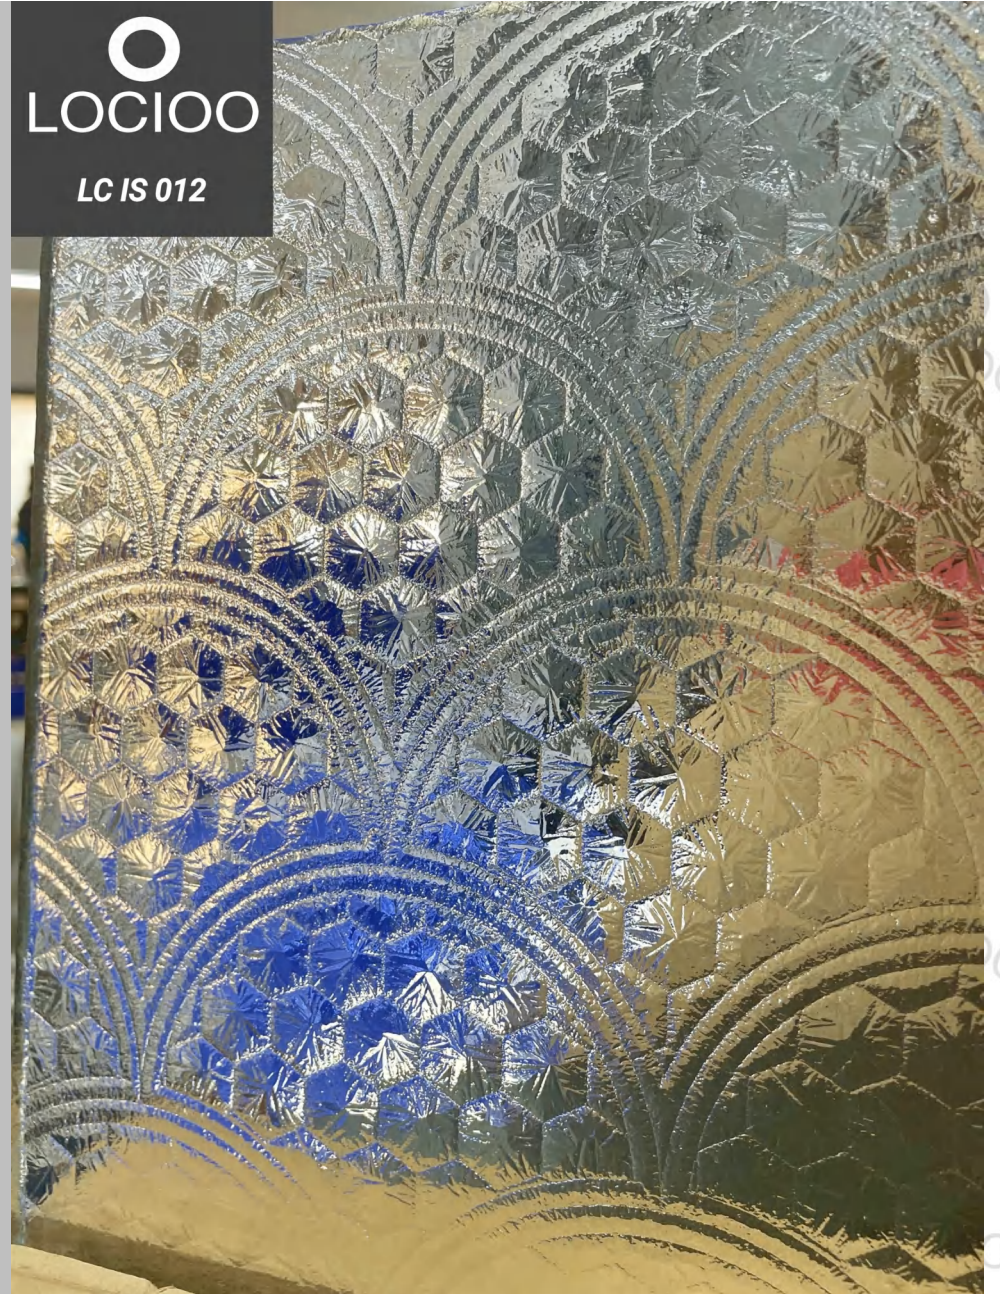

LOCIOO LC IS SERIES ART GLASS