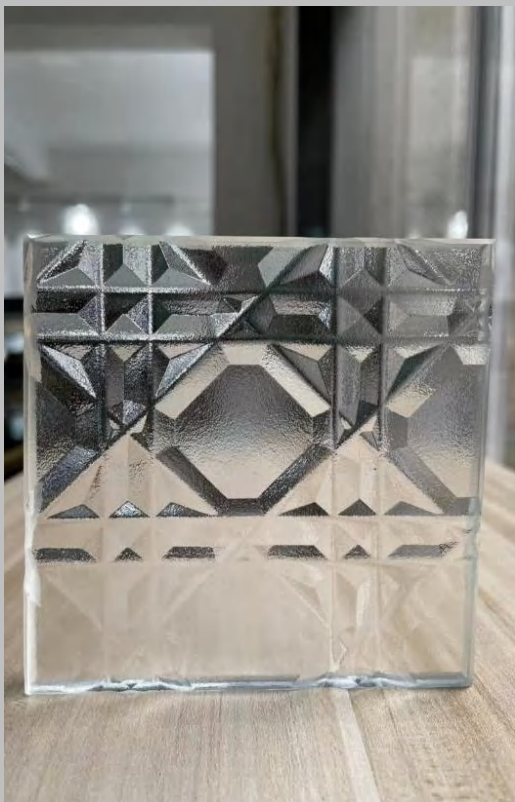

LOCIOO LC IS SERIES ART GLASS