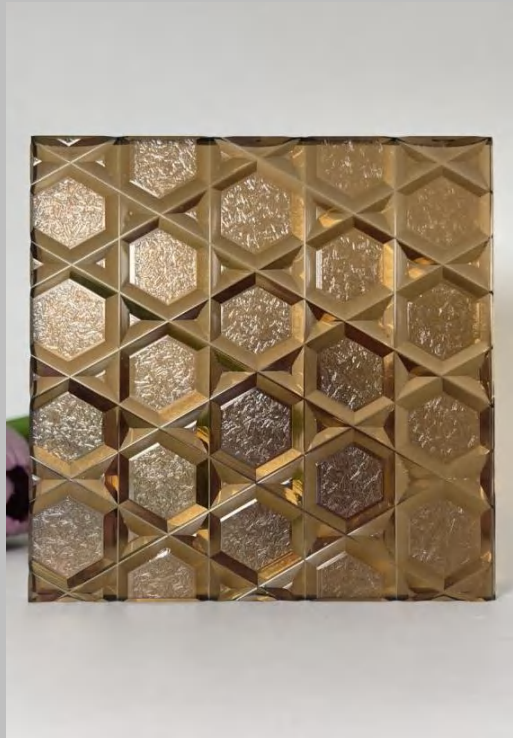

Usage: Ice sand glass is often used in decoration and artistic creation fields due to its unique texture and beauty, such as indoor partitions, screens, bathrooms, etc., adding a mysterious and dynamic touch to living spaces.

LOCIOO LC IS SERIES ART GLASS

LOCIOO LC IS SERIES ART GLASS

LOCIOO LC IS SERIES ART GLASS

LOCIOO LC IS SERIES ART GLASS

LOCIOO LC IS SERIES ART GLASS

LOCIOO LC IS SERIES ART GLASS

LOCIOO LC IS SERIES ART GLASS