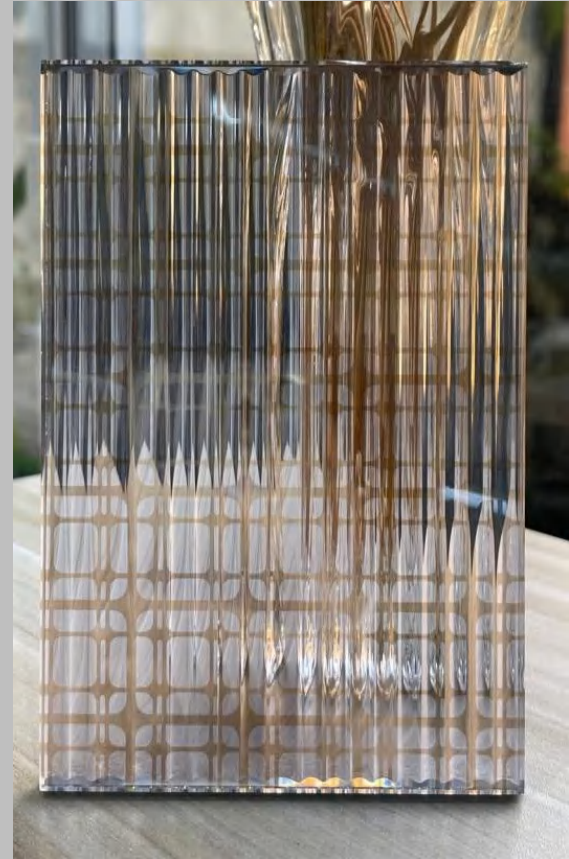

Physical characteristics: Due to its special manufacturing process, ice sand glass may have lower transparency and a certain degree of brittleness. At the same time, its surface presents a texture of oil sand, with a slightly frosted touch and a refreshing feeling.

OCIOO

100

LOC

LOCIOO

OCIOO

LOCIOO LC IS SERIES ART GLASS

LOCIOO LC IS SERIES ART GLASS

LOCIOO LC IS SERIES ART GLASS

LOCIOO LC IS SERIES ART GLASS

LOCIOO LC IS SERIES ART GLASS

LOCIOO LC IS SERIES ART GLASS

LOCIOO LC IS SERIES ART GLASS

LOCIOO LC IS SERIES ART GLASS

LOCIOO LC IS SERIES ART GLASS

LOCIOO LC IS SERIES ART GLASS