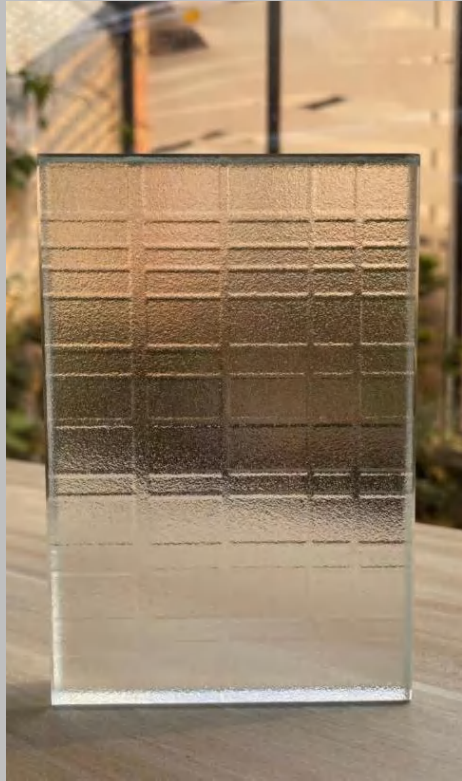

LOCIOO LC IS SERIES ART GLASS