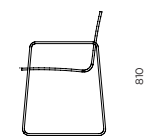

SPECIAL FEATURES

PROTECTIVE COVER

DESCRIPTION:

A style of furniture for the ultra-contemporary, Clovelly creates a fashion that was once impossible for outdoor furniture. With a defining flat, solid bar aluminum frame, and removable universal arms, Clovelly holds its weight when it comes to quality and style. Clovelly provides a perfect blend of cutting edge interior styling with the classic outdoor resistances that Harbour Outdoor is known for.