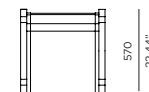

SPECIAL FEATURES

PROTECTIVE COVER