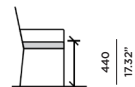

SPECIAL FEATURES

PROTECTIVE COVER

DESCRIPTION:

A style of furniture for the ultra-contemporary, Clovelly creates a fashion that was once impossible for outdoor furniture. With a defining flat, solid bar aluminum frame, and removable universal arms, Clovelly holds its weight when it comes to quality and style. Clovelly provides a perfect blend of cutting edge interior styling with the classic outdoor resistances that Harbour Outdoor is known for.