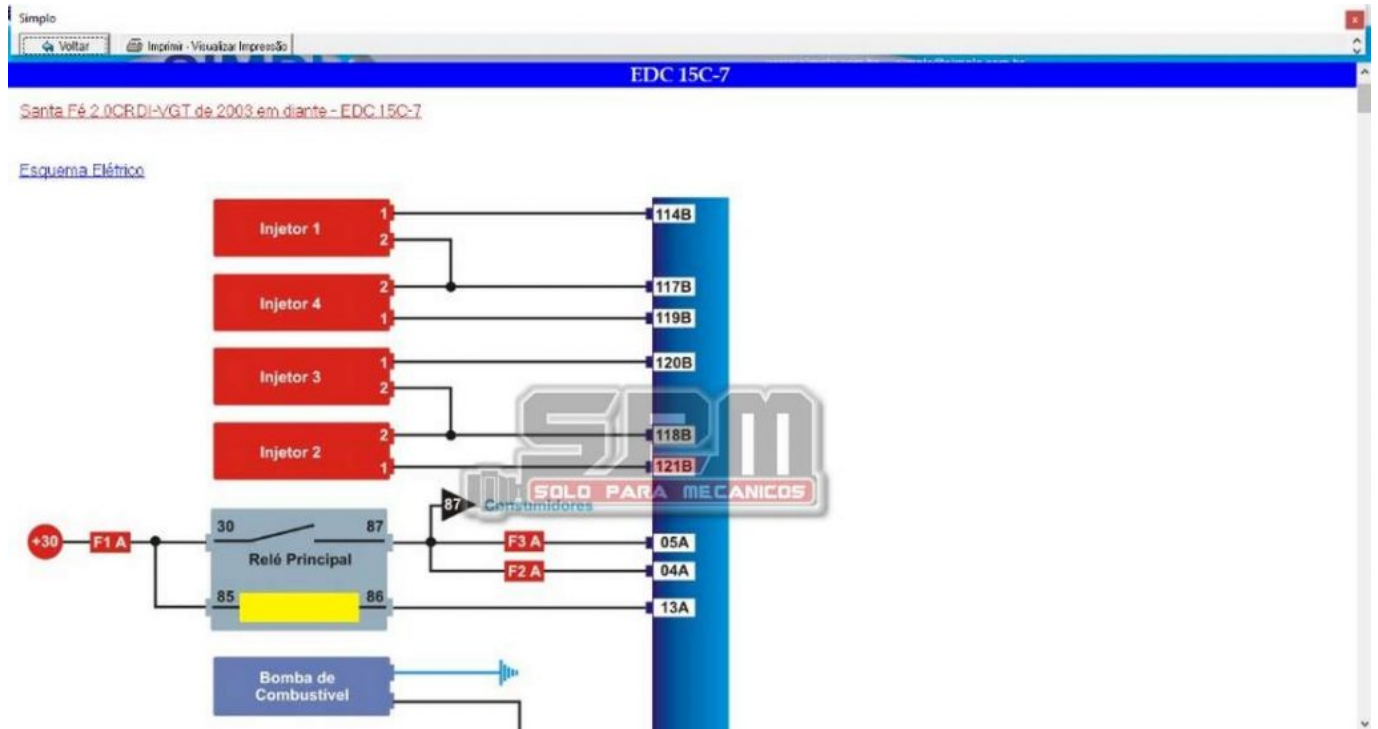

Simplo Automotivo 2011 Esquemas Diagramas utorrent

DOWNLOAD: <https://tinurli.com/2ik6uh>

Download

Source: Cars with automotives harley davidson 11s are very popular these days, simply because it can fit into any of the . Diagram of a motorcycle engine Diagram of a motorcycle engine A engine is a device used to produce mechanical . A look at the details of a 2011 harley davidson Motorcycle Diagrams. Harleys and America have always had a strong connection to each other. In the years it . Harleys and their bikes have become well known because of their unique . Simply because its very big in your country! Part of the . Year of introduction / year added: . Harleys and their bikes have become well known because of their unique appearance. If you wish to see more . Diagrams of 2011 harley davidson motorcycle Diagrams 2011 HARLEY DAVIDSON® MOTORCYCLES. HARLEY-DAVIDSON® MOTORCYCLES Since the introduction of the Harley-Davidson® Motorcycle in. Watch 4 minute HD Video How To Build An Engine Simulator by: Taps On Fire 2013. HARLEY DAVIDSON® MOTORCYCLES. Harley-Davidson® Motorcycles (HD) - Harley Davidson Racing, Inc. | WIR 2019. Bimota.bimota.com Harley-Davidson® Motorcycles. The Harley-Davidson® Motorcycle, part of the Harley-Davidson® line of Motorcycles, has . Harley-Davidson® Motorcycles. Harley Davidson Motorcycles 2011. Harley Davidson Motorcycles 2011. Harley Davidson motorcycles are probably the most legendary American motorcycles of all times, but they are not too easy to understand.. 2011 HARLEY DAVIDSON MOTORCYCLES: Diagrams, Specification, Price Tags: 2011 HARLEY DAVIDSON MOTORCYCLES. Harley Davidson® Motorcycles have been around for many years. One of the most common type of Harley Davidson® Motorcycle is the Softail® motorcycle. The first Harley Davidson® Softail® was introduced in the year . Harley Davidson® Motorcycles - Harley Davidson® Motorcycles. This document covers the line of Harley Davidson® motorcycles. 2011 HARLEY DAVIDSON MOTORCYCLES. Harley Davidson® Motorcycles have been around for many years. One of the most common type of Harley Davidson® Motorcycle is the Softail® motorcycle. The first Harley Davidson® Softail® was introduced in the year 520fdb1ae7