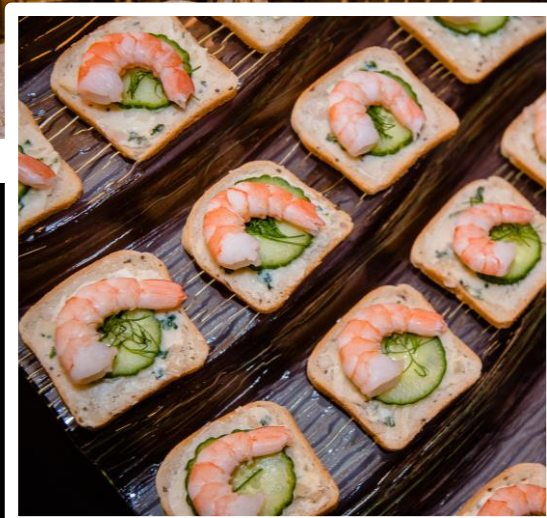

319.290.2269

www.theeventconnect.com

info@theeventconnect.com

DESIGN & DECOR

- Drapery and chandeliers against wall of windows
- Special ordered gold chivalri chairs
- 300+ candles and thousands of lights
- Gold manzanita branches strung with crystals

MENU

Sweet and tangy meatballs
Mini crab cakes
Sirloin bites w/ blue cheese dressing
Caprese insalata skewers
Satay chicken skewers
Shrimp canapés
Sinful potatoes
Stuffed mushrooms
Stuffed olives
Cheese tray
Vegetable platter
Tiramisu
Mini cheesecakes
Raspberry chocolate mousse cups