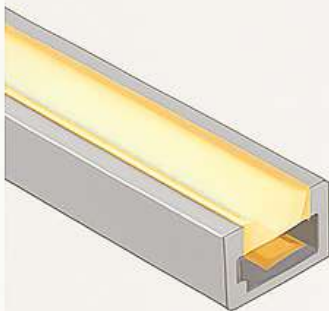

Standard Kit

For common kitchen lighting use