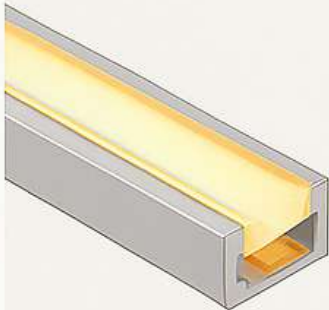

**No Visible
Light Dots**

Furniture Lighting Kit Solutions

COB 480/528 LED/M, Ra90+

P1709

P1512

P1616

One-stop solution for your furniture lighting needs

Power 