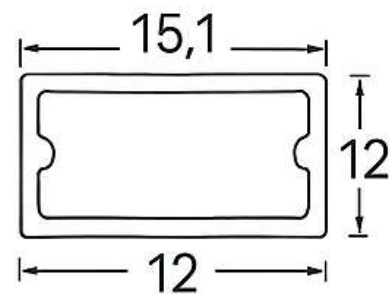

Furniture Lighting Kit Solutions

COB 480/528 LED/M, Ra90+

P1616

One-stop solution for your furniture lighting needs