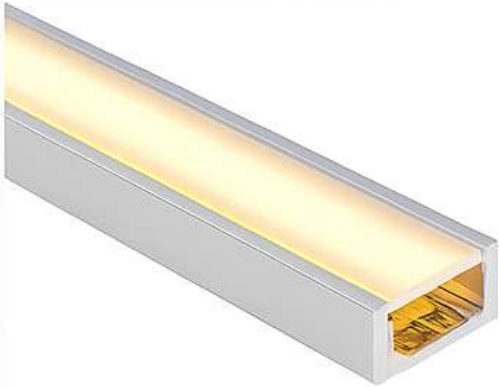

Furniture Lighting Kit Solutions

COB 480/528 LED/M, Ra90+

P1709