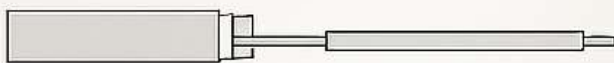

Basic Kit

For simple under-cabinet installations

Standard Kit

For common kitchen lighting use

Extra.COB

Premium Kit

For complete high-end cabinet lighting