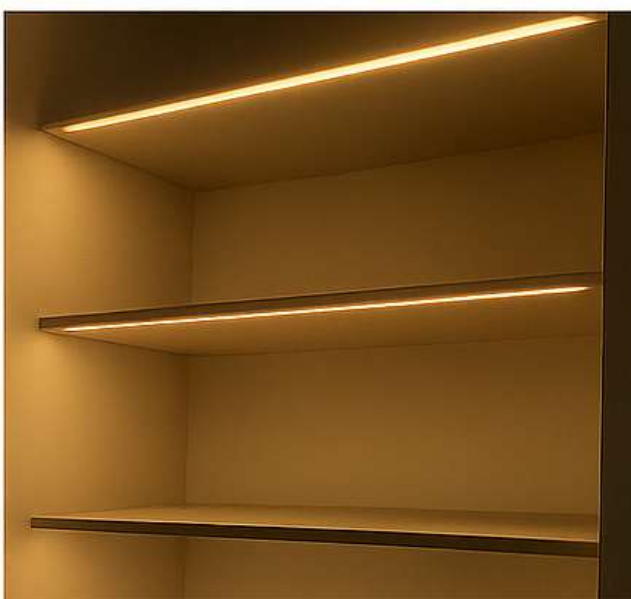

The lights are really nice 👍

— Australia