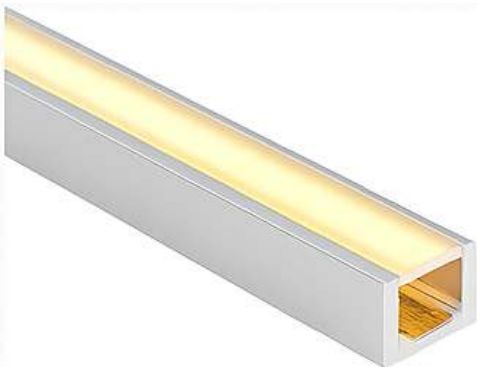

Furniture Lighting Kit Solutions

COB 480/528 LED/M, Ra90+

P1512

One-stop solution for your furniture lighting needs