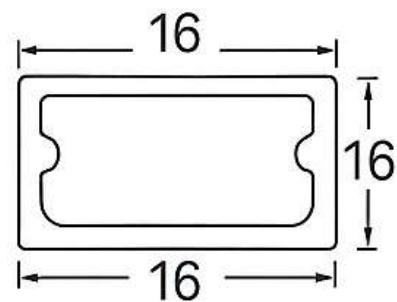

One-stop solution for your furniture lighting needs