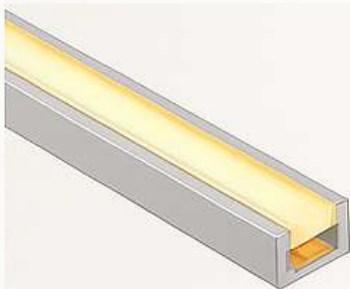

Premium Kit

For complete high-end cabinet lighting