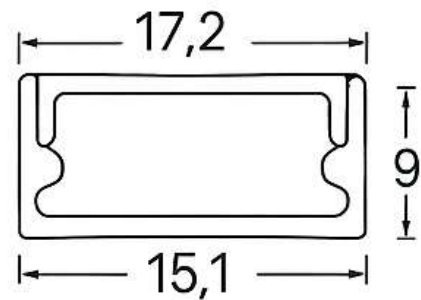

Furniture Lighting Kit Solutions

COB 480/528 LED/M, Ra90+

P1512

One-stop solution for your furniture lighting needs