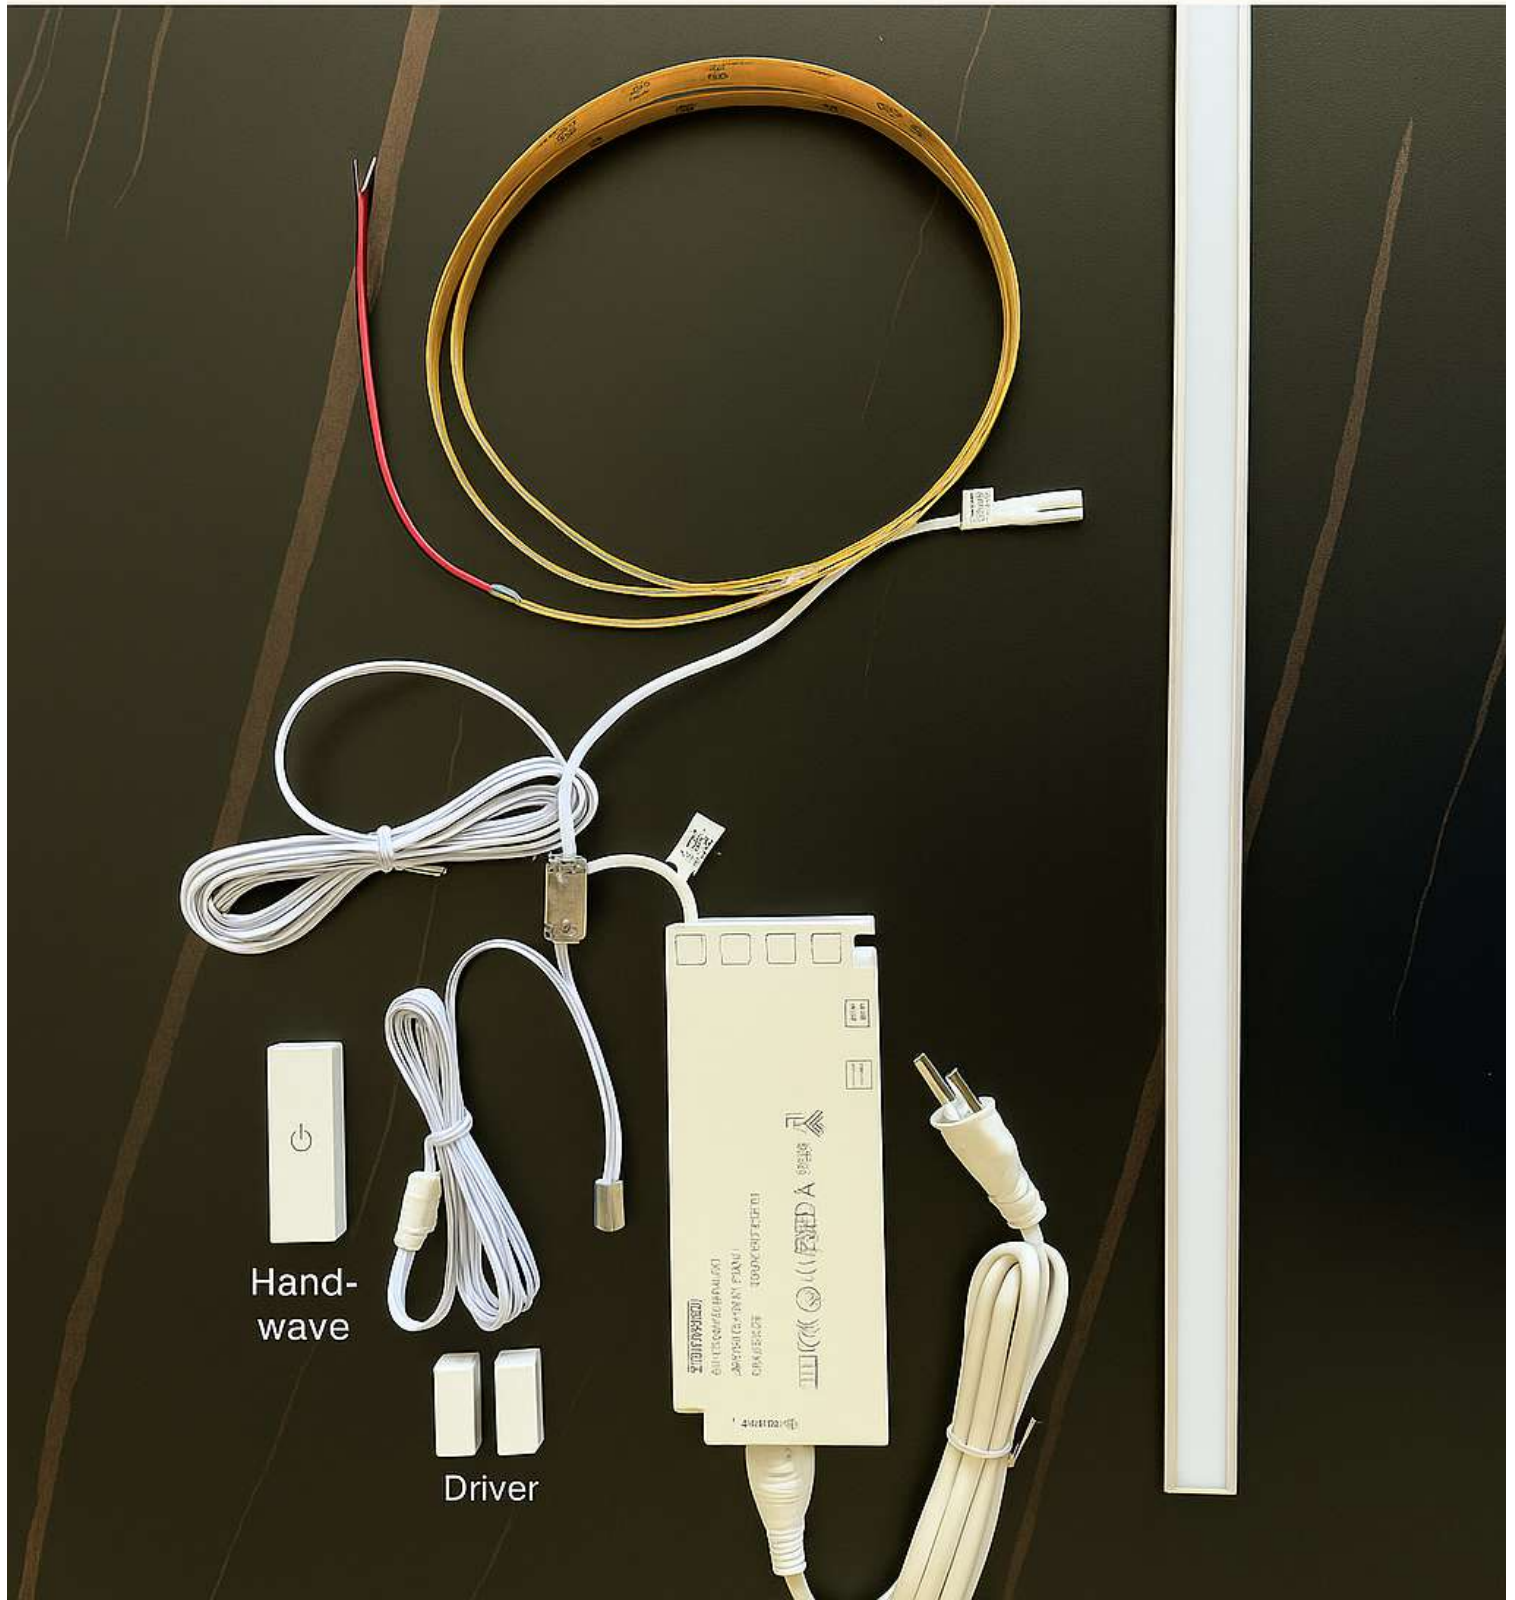

Hand-
wave

Driver

COB STRIP LIGHTING

480 / 528
LEDs/M

**2700K, 3000K,
4000K**

8mm / 10mm
Wide

High CRI 90+

**Smooth
Light**