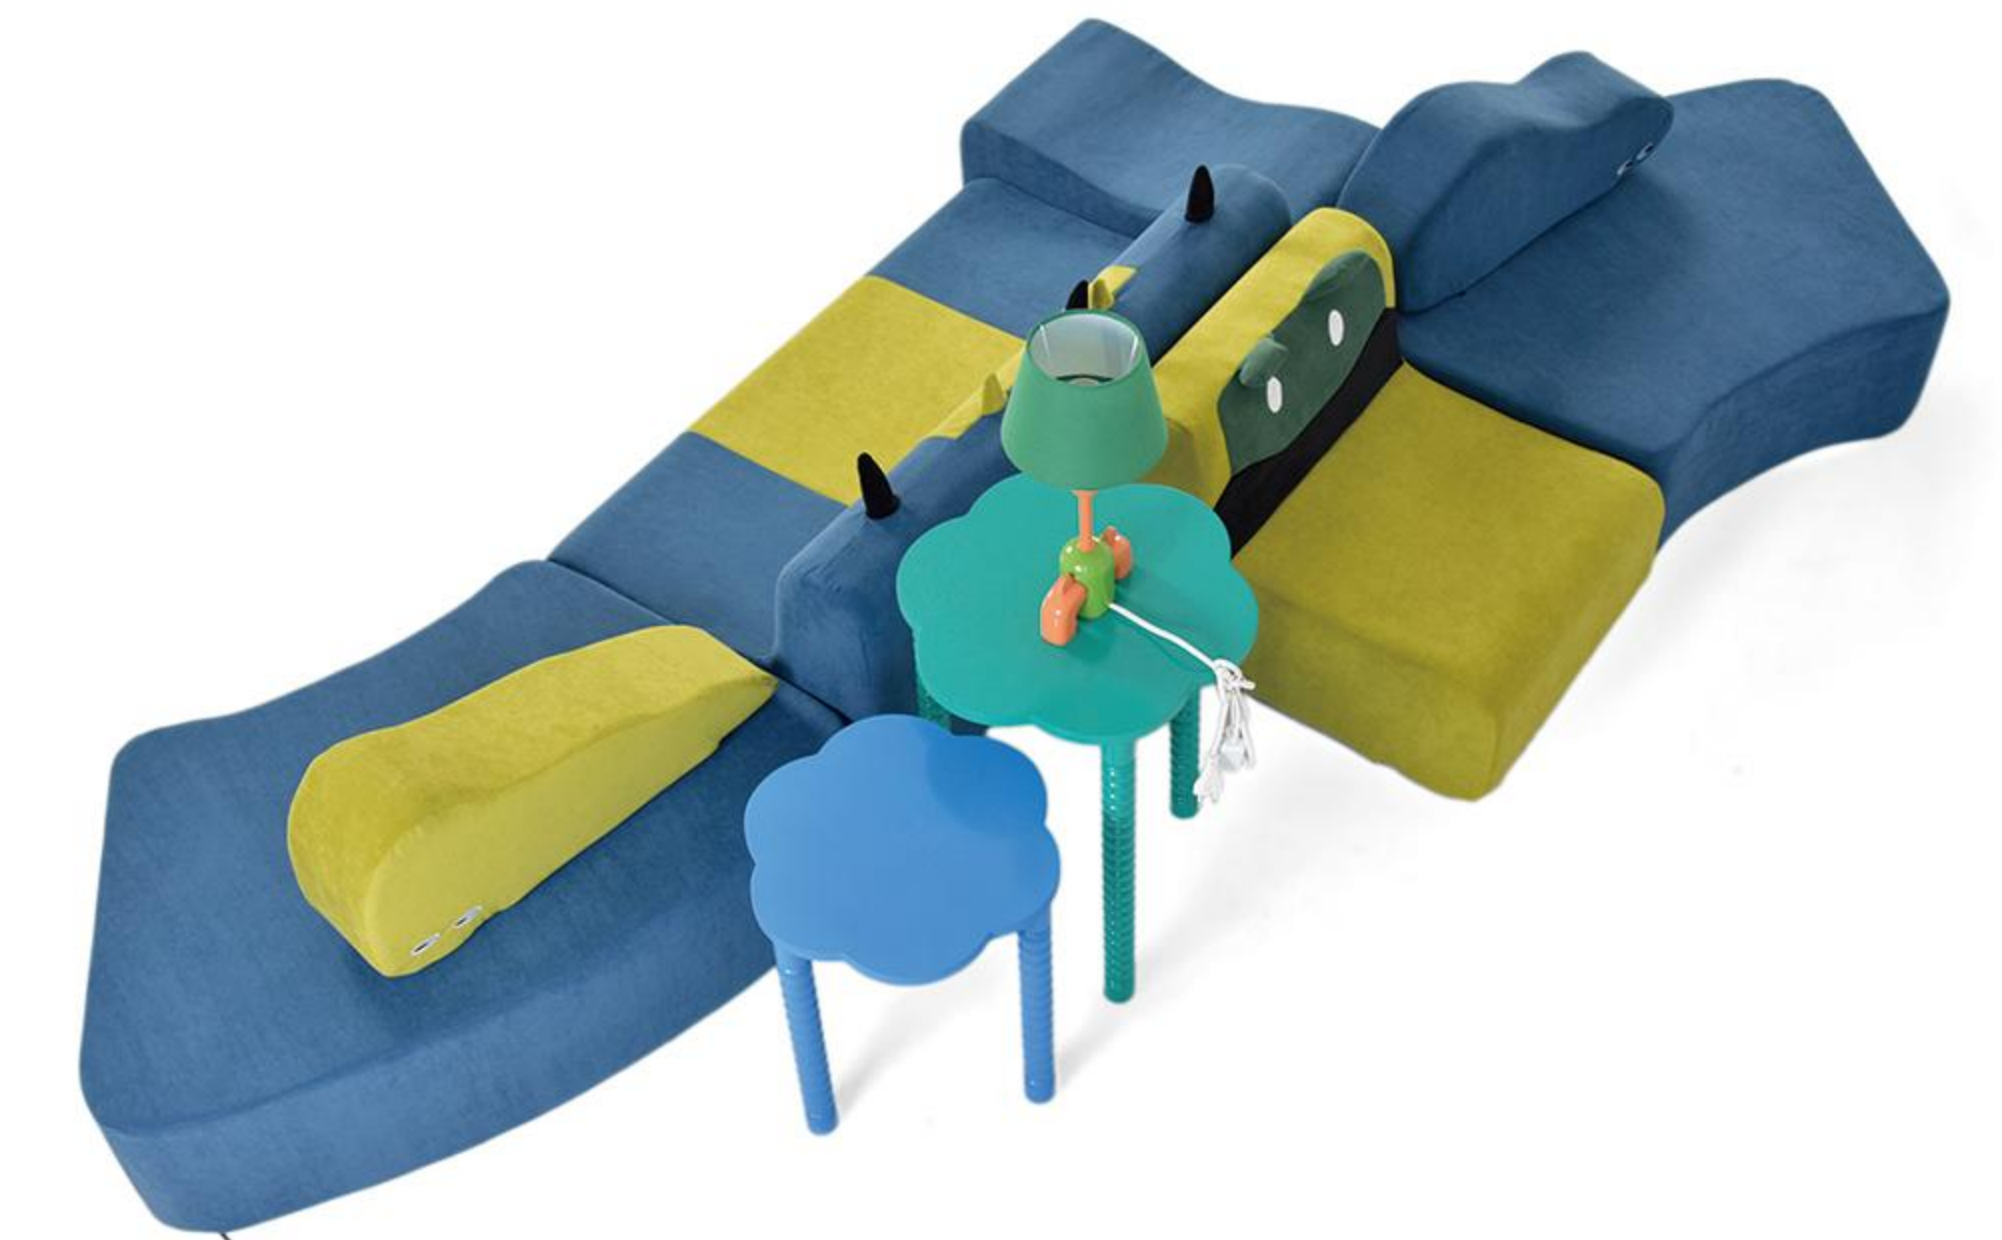

W54xD58xH48cm SH22cm SD43cm

KUBO

Inspired by vintage convertibles, it sparks children's courage to explore the world. Riding in it feels like cruising under the sun, with tropical breeze and sweet fruit fragrance in the air.

W54xD58xH45cm
SH20cm SD43cm

KUBO

Inspired by vintage convertibles, it sparks children's courage to explore the world. Riding in it feels like cruising under the sun, with tropical breeze and sweet fruit fragrance in the air.

W54xD55xH54cm SH22cm SD40cm

DYNASAUR

Inspired by little dinosaurs, it has a round belly and playful horn details. Brave yet cute, it becomes a guardian of childhood and a faithful companion as kids grow.

ONE-LINE COMBINATION SCHEME

ONE-LINE COMBINATION SCHEME

BACK-TO-BACK COMBINATION METHOD

THREE-PRONGED COMBINATION METHOD

The children's desk lamp and coffee table are mainly in bright colors, combined with interesting shapes. They are not just a little cute, adding vitality and vigor to the home.