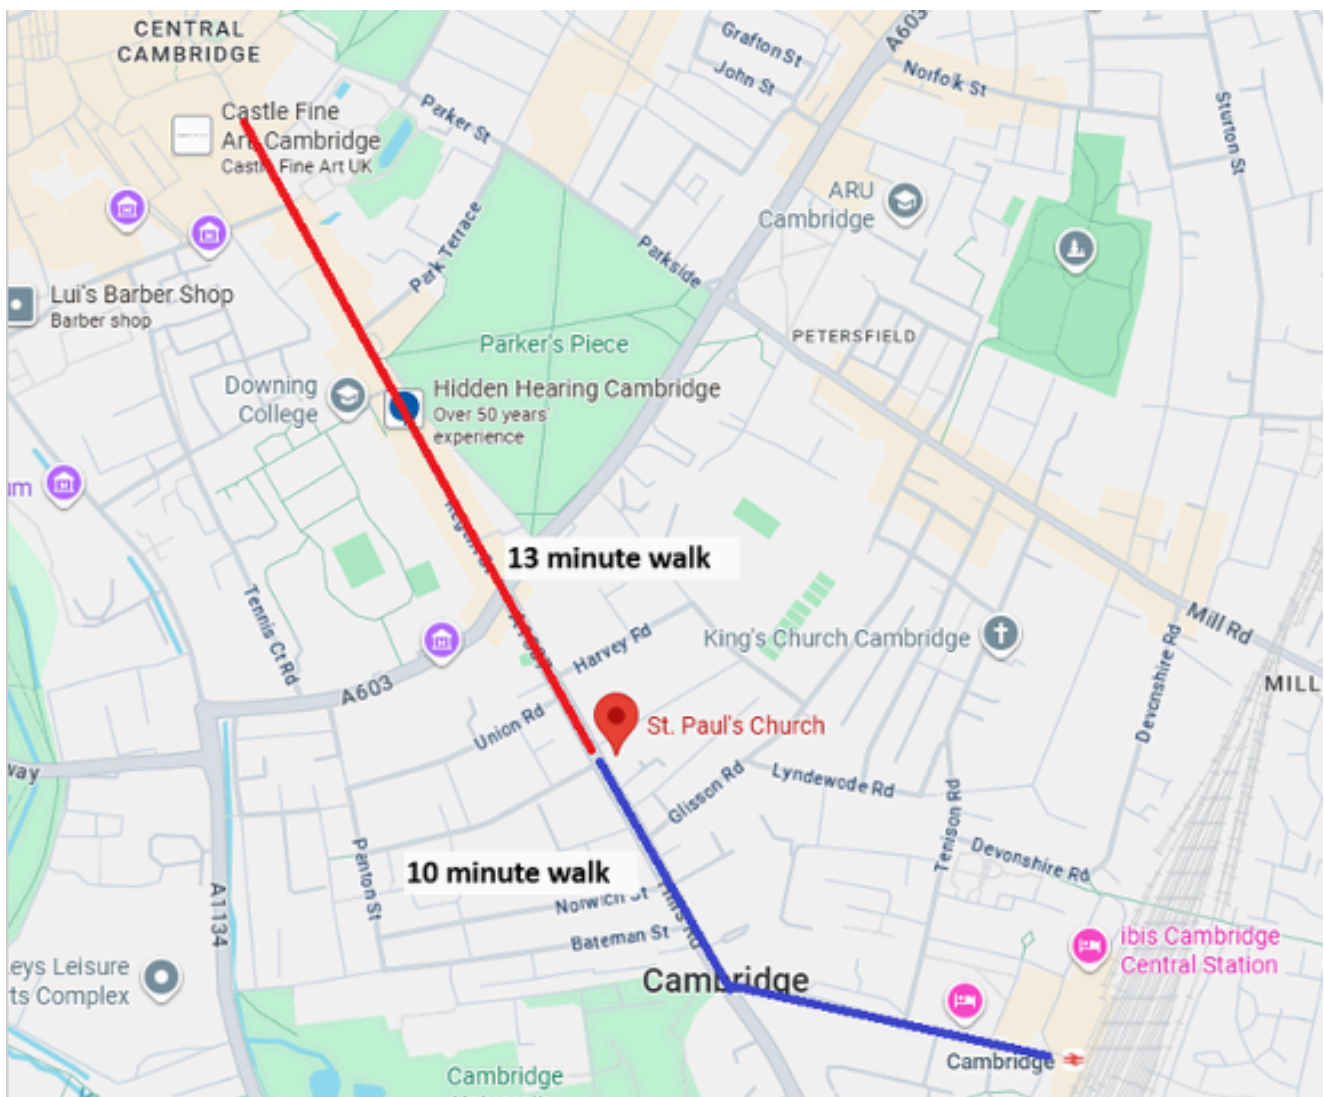

# A PRIME LOCATION IN THE HEART OF CAMBRIDGE

Located just a short walk from Cambridge train station and minutes from the historic city centre, St Paul's is ideally situated for both local and visiting guests. With excellent transport links, nearby cafés, and the cultural buzz of Cambridge on your doorstep, our venue is perfect for events, classes, and meetings of all kinds.