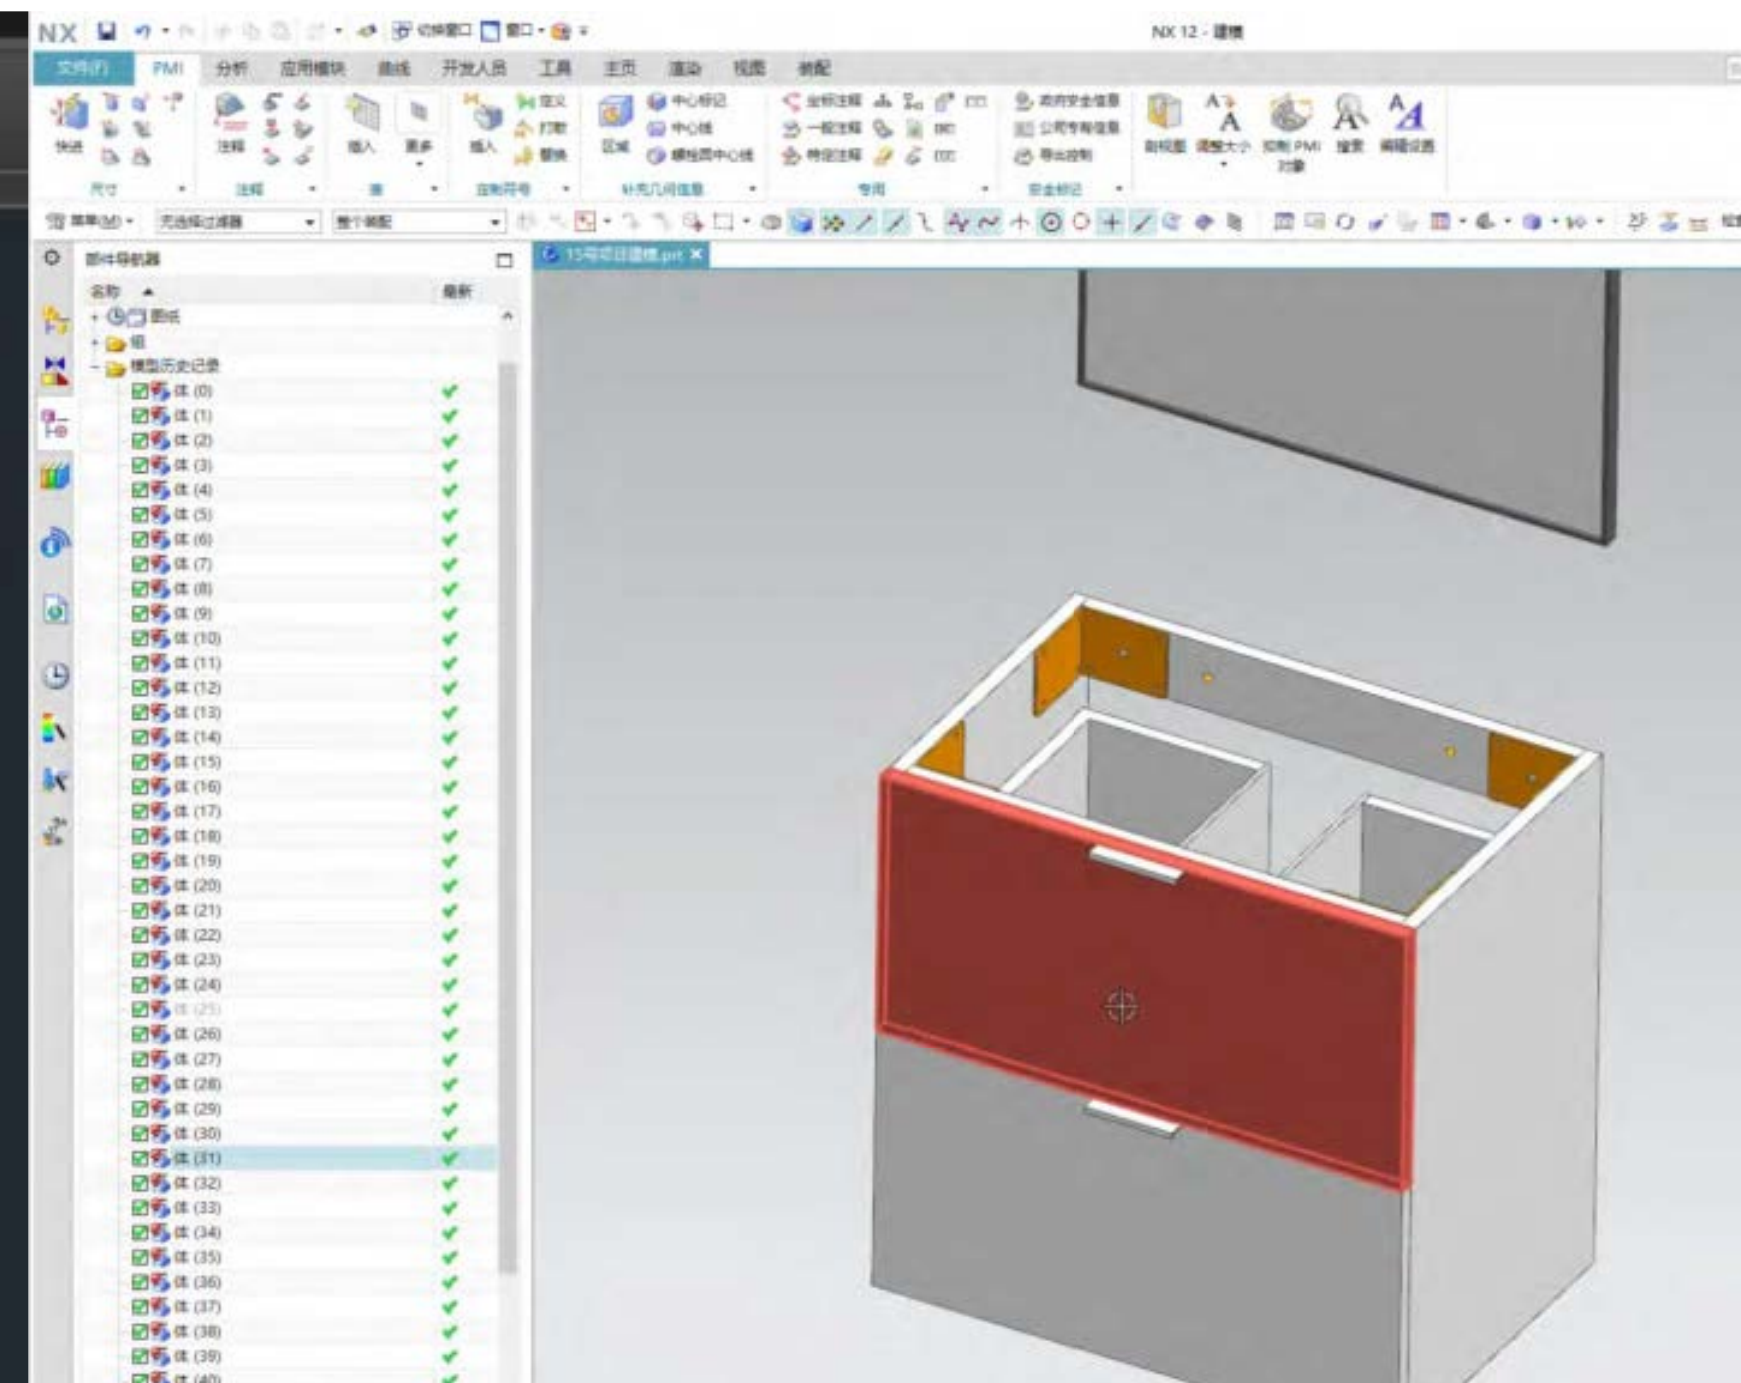

WE PERSONALIZE DESIGNS WITH VARIETY STYLES,COLORS AND MODELINGS ACCORDING TO CUSTOMERS' REQUIREMENTS BY PROFESSIONAL DESIGN TEAM.

FLOOR PLAN

CAD DESIGN

3D DESIGN

FACTORY STRENGTH

15000M² WORKSHOP,
150+ WORKERS,
3 PRODUCTION LINE
40-50_{40HQ} PRODUCTIVITY PER MONTH