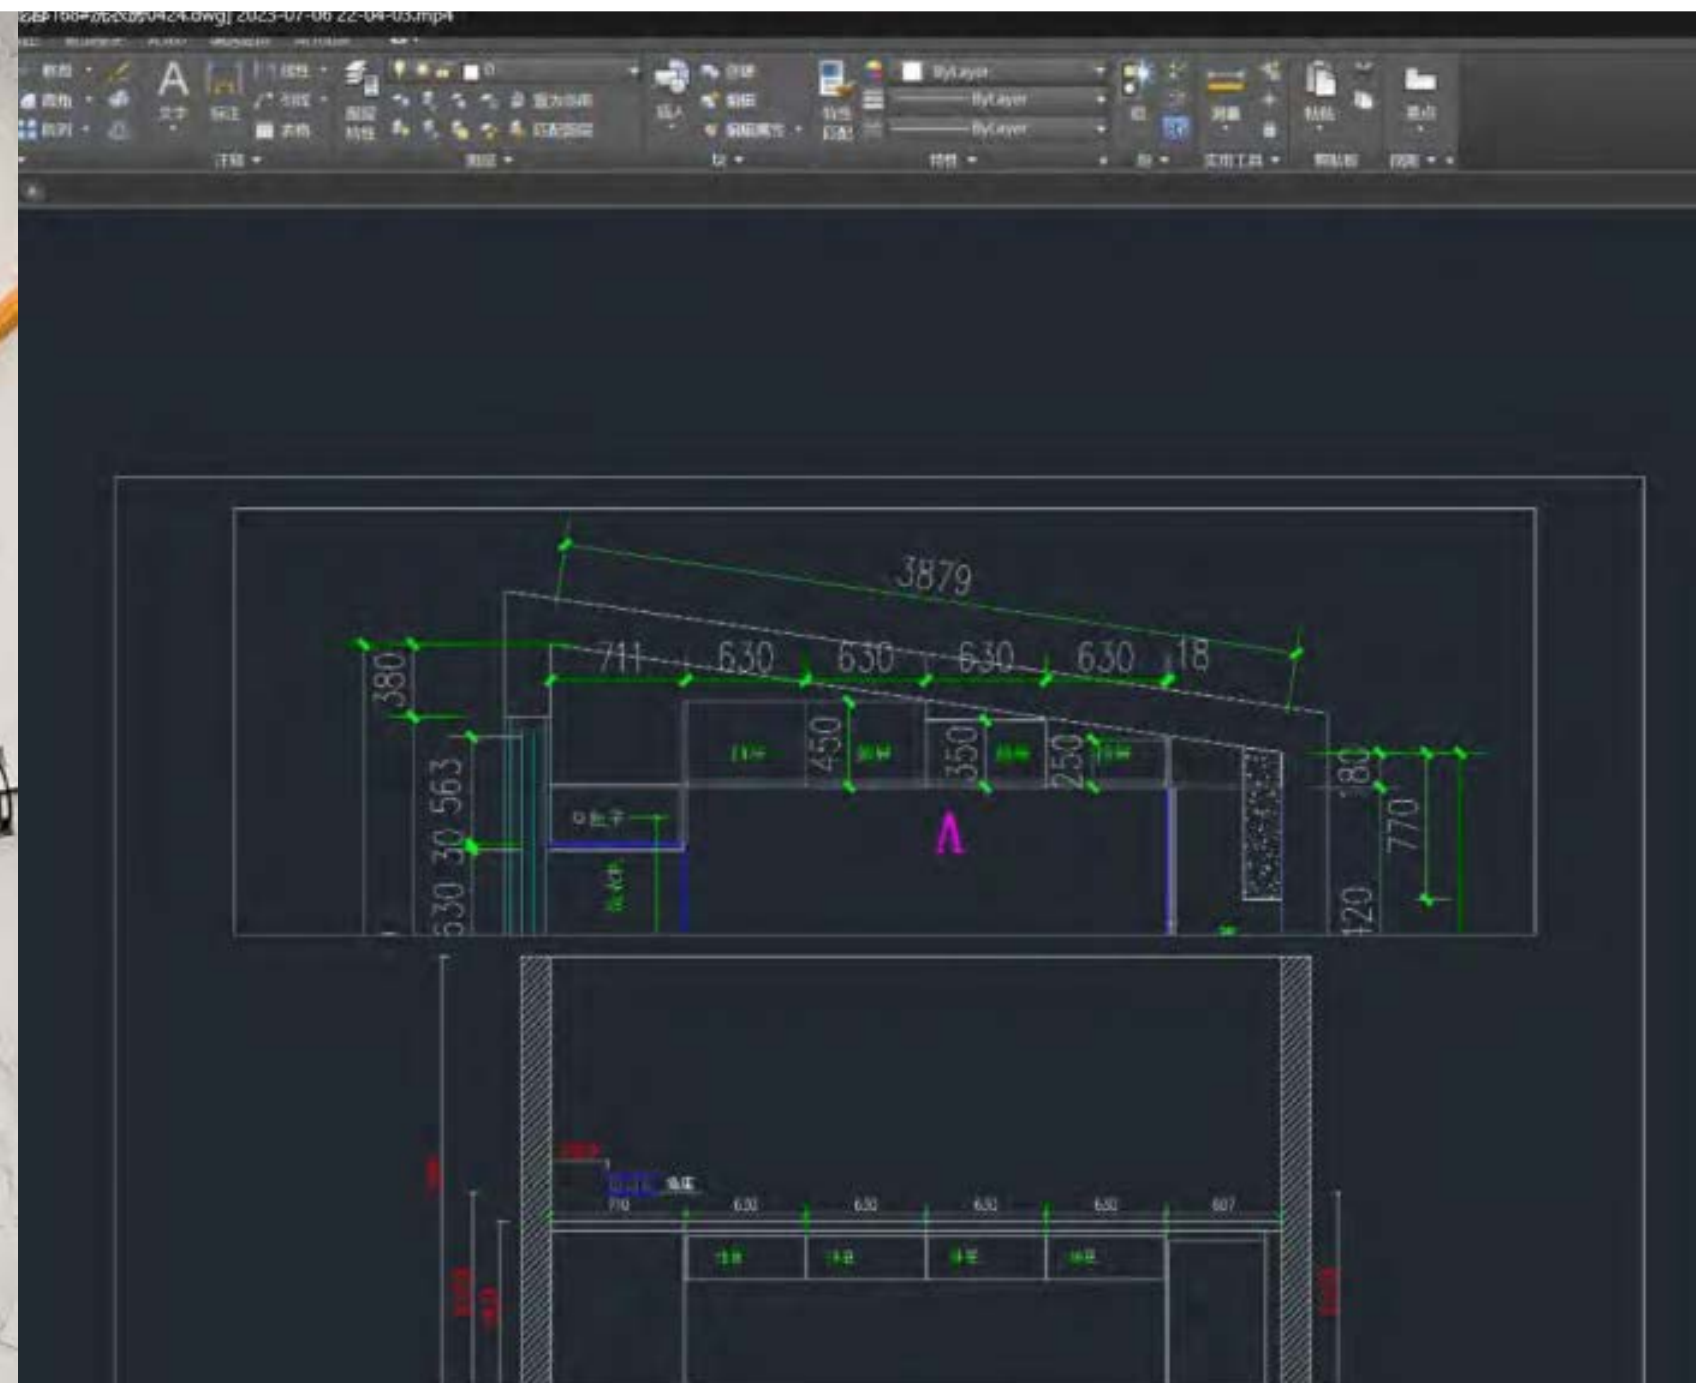

WE PERSONALIZE DESIGNS WITH VARIETY STYLES,COLORS AND MODELINGS ACCORDING TO CUSTOMERS' REQUIREMENTS BY PROFESSIONAL DESIGN TEAM.

FLOOR PLAN

CAD DESIGN

3D DESIGN

FACTORY STRENGTH

15000M² WORKSHOP,
150+ WORKERS,
3 PRODUCTION LINE
40-50_{40HQ} PRODUCTIVITY PER MONTH