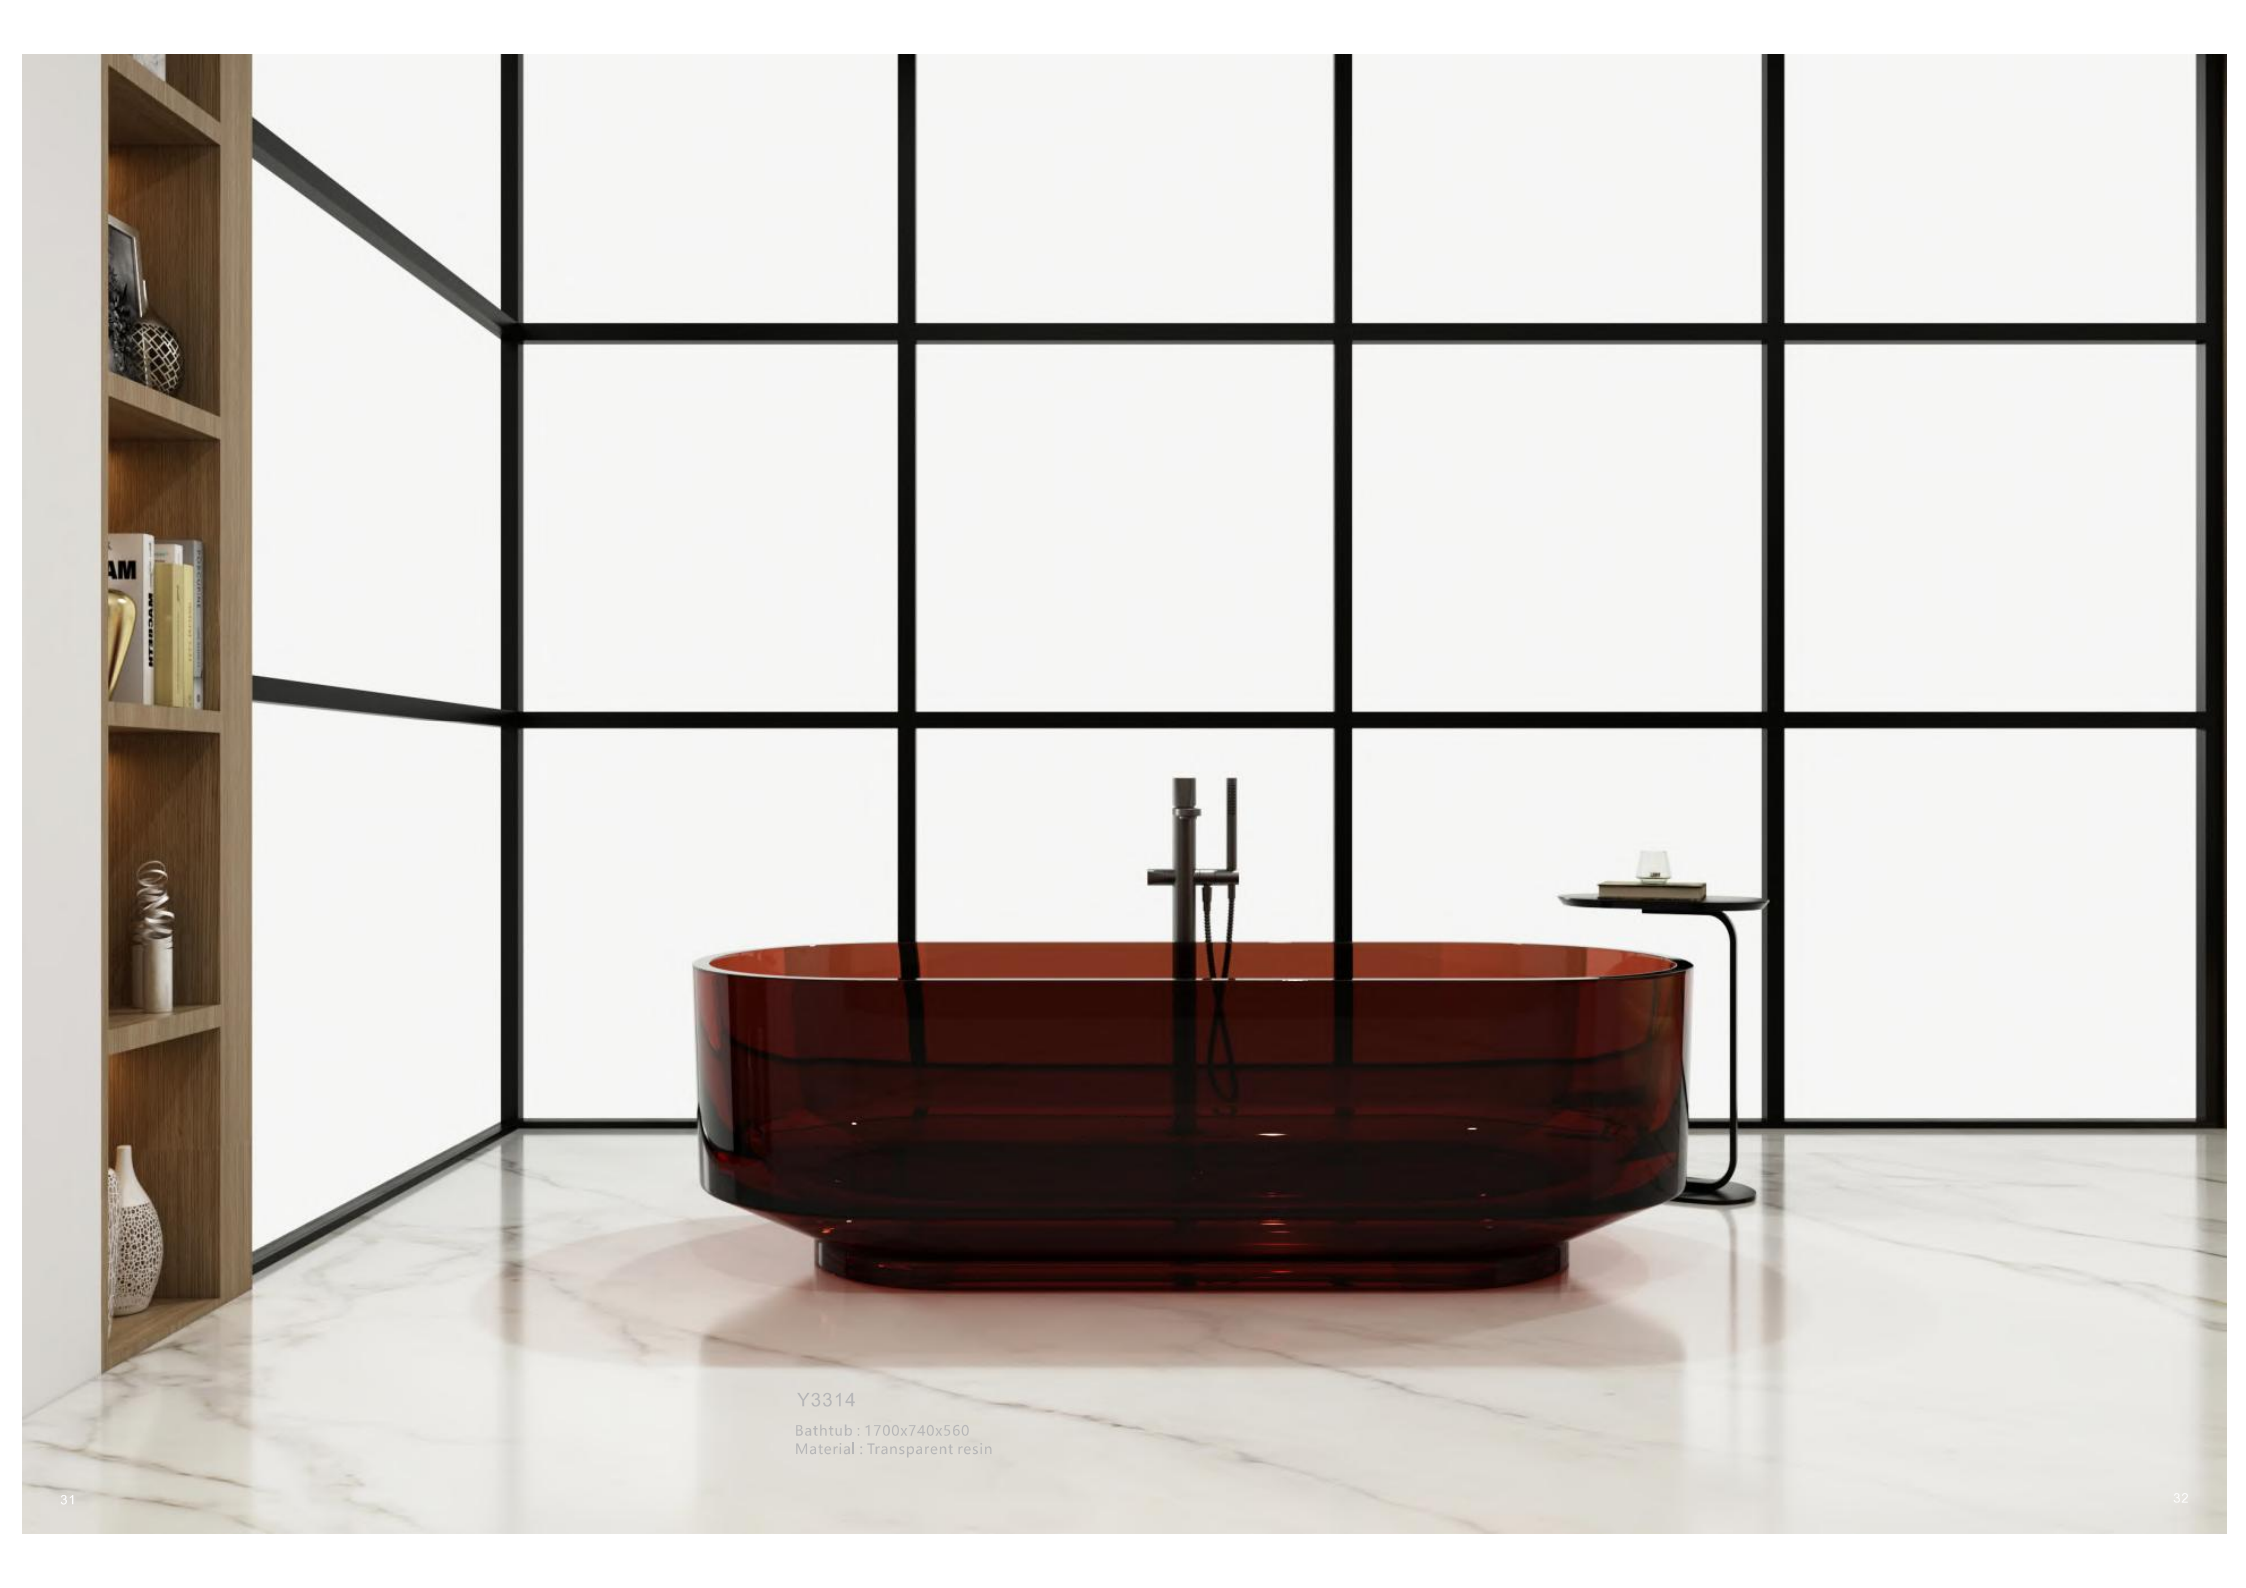

Material : Acrylic solid surface

Y3315

Bathtub : 900x600x710  
Material : Acrylic solid surface

Y3313

Bathtub : 1700x800x560  
Material : Transparent resin

Y3314

Bathtub : 1700x740x560  
Material : Transparent resin