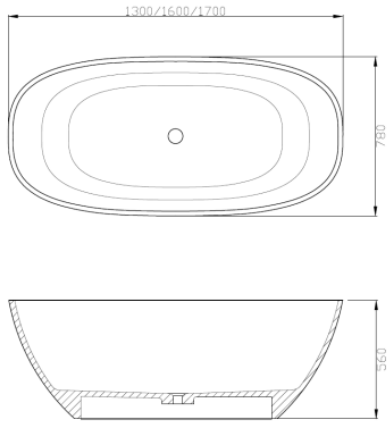

Y3301

Bathtub : 1300x700/1400x780/1500x780/1600x800/1700x800/1800x900x560  
Material : Acrylic solid surface

Y3303

Bathtub : 1300x750/1500x750/1600x750/1700x750x560  
Material : Acrylic solid surface

Y3304

Bathtub : 1500x780/1700x780x550  
Material : Acrylic solid surface

Y3308

Bathtub : 1700x800x560

Material : Acrylic solid surface

Y3306  
Bathtub : 1700x830x620  
Material : Acrylic solid surface

Y3309

Bathtub : 1800x850x560  
Material : Acrylic solid surface

Y3310

Bathtub : 1500x1500x560

Material : Acrylic solid surface

Y3307

Bathtub : 1700x730x550  
Material : Acrylic solid surface

Y3312  
Bathtub : 1700x800x600  
Material : Acrylic solid surface

Y3311

Bathub : 1200x585x870

Material : Acrylic solid surface

Y3315

Bathtub : 900x600x710  
Material : Acrylic solid surface

Y3313

Bathtub : 1700x800x560  
Material : Transparent resin

Y3314

Bathtub : 1700x740x560  
Material : Transparent resin