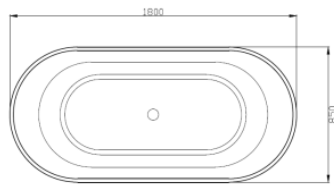

Y3301

Bathtub : 1300x700/1400x780/1500x780/1600x800/1700x800/1800x900x560  
Material : Acrylic solid surface

Y3303

Bathtub : 1300x750/1500x750/1600x750/1700x750x560  
Material : Acrylic solid surface

Y3304

Bathtub : 1500x780/1700x780x550  
Material : Acrylic solid surface

Y3308

Bathtub : 1700x800x560

Material : Acrylic solid surface

Y3306  
Bathtub : 1700x830x620  
Material : Acrylic solid surface

Y3309

Bathtub : 1800x850x560  
Material : Acrylic solid surface

Y3310

Bathtub : 1500x1500x560

Material : Acrylic solid surface

Y3307

Bathtub : 1700x730x550  
Material : Acrylic solid surface

Y3312  
Bathtub : 1700x800x600  
Material : Acrylic solid surface

Y3311

Bathub : 1200x585x870