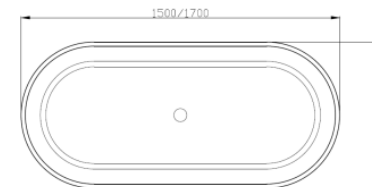

Y3301

Bathtub : 1300x700/1400x780/1500x780/1600x800/1700x800/1800x900x560  
Material : Acrylic solid surface

Y3303

Bathtub : 1300x750/1500x750/1600x750/1700x750x560  
Material : Acrylic solid surface

Y3304

Bathtub : 1500x780/1700x780x550  
Material : Acrylic solid surface

Y3308

Bathtub : 1700x800x560

Material : Acrylic solid surface

Y3306  
Bathtub : 1700x830x620  
Material : Acrylic solid surface

Y3309

Bathtub : 1800x850x560  
Material : Acrylic solid surface

Y3310

Bathtub : 1500x1500x560

Material : Acrylic solid surface

Y3307

Bathtub : 1700x730x550  
Material : Acrylic solid surface

Y3312  
Bathtub : 1700x800x600  
Material : Acrylic solid surface

Y3311

Bathub : 1200x585x870