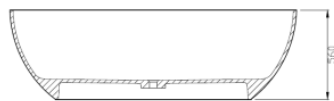

Y3301

Bathtub : 1300x700/1400x780/1500x780/1600x800/1700x800/1800x900x560  
Material : Acrylic solid surface

Y3303

Bathtub : 1300x750/1500x750/1600x750/1700x750x560  
Material : Acrylic solid surface

Y3304

Bathtub : 1500x780/1700x780x550  
Material : Acrylic solid surface

Y3308

Bathtub : 1700x800x560

Material : Acrylic solid surface

Y3306  
Bathtub : 1700x830x620  
Material : Acrylic solid surface

Y3309

Bathtub : 1800x850x560  
Material : Acrylic solid surface

Y3310

Bathtub : 1500x1500x560

Material : Acrylic solid surface

Y3307

Bathtub : 1700x730x550  
Material : Acrylic solid surface

Y3312  
Bathtub : 1700x800x600  
Material : Acrylic solid surface

Y3311

Bathub : 1200x585x870