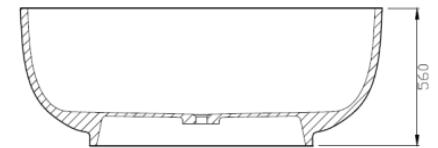

Y3301

Bathtub : 1300x700/1400x780/1500x780/1600x800/1700x800/1800x900x560  
Material : Acrylic solid surface

Y3303

Bathtub : 1300x750/1500x750/1600x750/1700x750x560  
Material : Acrylic solid surface

Y3304

Bathtub : 1500x780/1700x780x550  
Material : Acrylic solid surface

Y3308

Bathtub : 1700x800x560

Material : Acrylic solid surface

Y3306  
Bathtub : 1700x830x620  
Material : Acrylic solid surface

Y3309

Bathtub : 1800x850x560  
Material : Acrylic solid surface

Y3310

Bathtub : 1500x1500x560

Material : Acrylic solid surface

Y3307

Bathtub : 1700x730x550  
Material : Acrylic solid surface

Y3312  
Bathtub : 1700x800x600  
Material : Acrylic solid surface

Y3311

Bathub : 1200x585x870