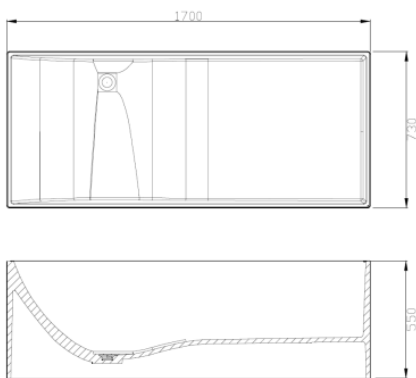

Bathtub : 1500x780/1700x780x550  
Material : Acrylic solid surface

Y3308

Bathtub : 1700x800x560

Material : Acrylic solid surface

Y3306  
Bathtub : 1700x830x620  
Material : Acrylic solid surface

Y3309

Bathtub : 1800x850x560  
Material : Acrylic solid surface

Y3310

Bathtub : 1500x1500x560

Material : Acrylic solid surface

Y3307

Bathtub : 1700x730x550  
Material : Acrylic solid surface

Y3312  
Bathtub : 1700x800x600  
Material : Acrylic solid surface

Y3311

Bathub : 1200x585x870

Material : Acrylic solid surface

Y3315

Bathtub : 900x600x710  
Material : Acrylic solid surface

Y3313

Bathtub : 1700x800x560  
Material : Transparent resin

Y3314

Bathtub : 1700x740x560  
Material : Transparent resin