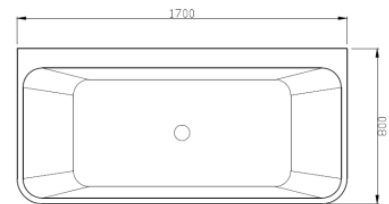

Y3301

Bathtub : 1300x700/1400x780/1500x780/1600x800/1700x800/1800x900x560  
Material : Acrylic solid surface

Y3303

Bathtub : 1300x750/1500x750/1600x750/1700x750x560  
Material : Acrylic solid surface

Y3304

Bathtub : 1500x780/1700x780x550  
Material : Acrylic solid surface

Y3308

Bathtub : 1700x800x560

Material : Acrylic solid surface

Y3306  
Bathtub : 1700x830x620  
Material : Acrylic solid surface

Y3309

Bathtub : 1800x850x560  
Material : Acrylic solid surface

Y3310

Bathtub : 1500x1500x560

Material : Acrylic solid surface

Y3307

Bathtub : 1700x730x550  
Material : Acrylic solid surface

Y3312  
Bathtub : 1700x800x600  
Material : Acrylic solid surface

Y3311

Bathub : 1200x585x870