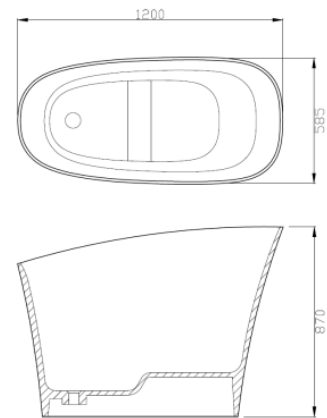

Bathtub : 1500x780/1700x780x550  
Material : Acrylic solid surface

Y3308

Bathtub : 1700x800x560

Material : Acrylic solid surface

Y3306  
Bathtub : 1700x830x620  
Material : Acrylic solid surface

Y3309

Bathtub : 1800x850x560  
Material : Acrylic solid surface

Y3310

Bathtub : 1500x1500x560

Material : Acrylic solid surface

Y3307

Bathtub : 1700x730x550  
Material : Acrylic solid surface

Y3312  
Bathtub : 1700x800x600  
Material : Acrylic solid surface

Y3311

Bathub : 1200x585x870

Material : Acrylic solid surface

Y3315

Bathtub : 900x600x710  
Material : Acrylic solid surface

Y3313

Bathtub : 1700x800x560  
Material : Transparent resin

Y3314

Bathtub : 1700x740x560  
Material : Transparent resin