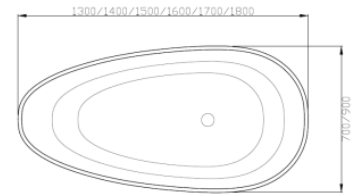

Y3301

Bathtub : 1300x700/1400x780/1500x780/1600x800/1700x800/1800x900x560  
Material : Acrylic solid surface

Y3303

Bathtub : 1300x750/1500x750/1600x750/1700x750x560  
Material : Acrylic solid surface

Y3304