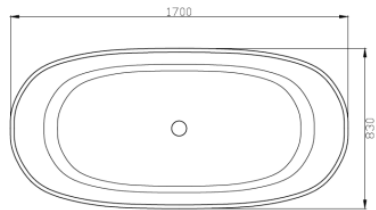

Y3301

Bathtub : 1300x700/1400x780/1500x780/1600x800/1700x800/1800x900x560  
Material : Acrylic solid surface

Y3303

Bathtub : 1300x750/1500x750/1600x750/1700x750x560  
Material : Acrylic solid surface

Y3304

Bathtub : 1500x780/1700x780x550  
Material : Acrylic solid surface

Y3308

Bathtub : 1700x800x560

Material : Acrylic solid surface

Y3306  
Bathtub : 1700x830x620  
Material : Acrylic solid surface

Y3309

Bathtub : 1800x850x560  
Material : Acrylic solid surface

Y3310

Bathtub : 1500x1500x560

Material : Acrylic solid surface

Y3307

Bathtub : 1700x730x550  
Material : Acrylic solid surface

Y3312  
Bathtub : 1700x800x600  
Material : Acrylic solid surface

Y3311

Bathub : 1200x585x870