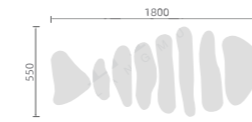

FEEL THE FUTURE

INTELLIGENCE

感受未来，享受智能！

L020

Size: 600X1200mm

L022
Size: 550X1200mm

L025

Size: 1800X550mm

L026

Size: 800X1500mm

L023
Size: Φ 700mm

SMART MIRROR

MODERN BATHROOM CHARM

L027

Size: 1000X1200mm

New Products

Design

PINK IS A CLEAR COLOR

SHARE THE BEAUTIFUL

L028

Size: 1180X850mm

6002
材质: 304不锈钢
规格: 600x900mm
颜色: 黑色

6003
材质: 304不锈钢
规格: 1200x500mm
颜色: 拉丝金

6004