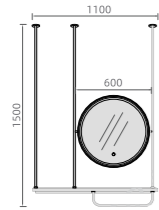

AESTHETICISM

STEREO MODELING

L002

Size: 550X1300mm
层架: 1200X250mm

ELEGANT FORM

Fashion Culture

L003

Size: 1100X1500mm
镜子: Φ 600mm

L005

Size: 600X1300mm
镜子: 350X1300mm
金属: 250X1300mm

L006

Size: 1460X500mm
镜子: 500X1000mm

L007

Size: 550X1100mm

SMART MIRROR

SPACE ART

L008

Size: 600X2350mm
镜子: Φ 500mm
上杆: 195mm
下杆: 150mm

L009

镜子1:550X400mm
 镜子2:400X550mm
 镜子3:Φ500mm
 长杆: 1300mm
 短杆: 1200mm

L010

Size: 800X1800mm
 镜片: 440X1600mm

LUXURY VARIATION

GENTLE SMOOTH

ART GLORY SUMMIT

L015

Size: 500X2350mm
上杆: 195mm
下杆: 195mm

L016

Size: $\Phi 900\text{mm}$

SMART MIRROR

L018

Size: 600X1100mm