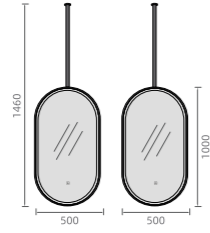

AESTHETICISM

STEREO MODELING

L002

Size: 550X1300mm
层架: 1200X250mm

ELEGANT FORM

Fashion Culture

L003

Size: 1100X1500mm
镜子: Φ 600mm

L005

Size: 600X1300mm
镜子: 350X1300mm
金属: 250X1300mm

L006

Size: 1460X500mm
镜子: 500X1000mm

L007

Size: 550X1100mm

SMART MIRROR

SPACE ART

L008

Size: 600X2350mm
镜子: Φ 500mm
上杆: 195mm
下杆: 150mm

L009

镜子1:550X400mm
 镜子2:400X550mm
 镜子3:Φ500mm
 长杆: 1300mm
 短杆: 1200mm

L010

Size: 800X1800mm
 镜片: 440X1600mm

LUXURY VARIATION

GENTLE SMOOTH

ART GLORY SUMMIT

L015

Size: 500X2350mm
上杆: 195mm
下杆: 195mm

L016

Size: $\Phi 900\text{mm}$

SMART MIRROR

L018

Size: 600X1100mm