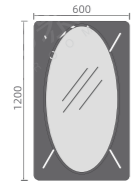

FEEL THE FUTURE

INTELLIGENCE

感受未来，享受智能！

L020

Size: 600X1200mm