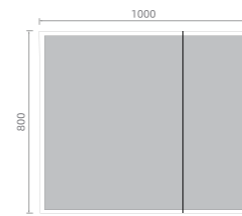

ART GLORY SUMMIT

L015

Size: 500X2350mm
上杆: 195mm
下杆: 195mm

L016

Size: $\Phi 900\text{mm}$

SMART MIRROR

L018

Size: 600X1100mm

New Products

Design

INTELLIGENCE

BLACK AND WHITE

L019

Size: 900X900mm

L029
Size: Φ 700mm

L031
Size: 1000X700mm

L030
Size: Φ 600mm

L032
Size: 600X900mm

L033

Size: 1300X800mm

L035

Size: 1200X800mm

L036

Size: 600X1000mm