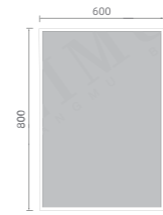

ART GLORY SUMMIT

L015

Size: 500X2350mm
上杆: 195mm
下杆: 195mm

L016

Size: $\Phi 900\text{mm}$

SMART MIRROR

L018

Size: 600X1100mm

New Products

Design

INTELLIGENCE

BLACK AND WHITE

L019

Size: 900X900mm

L029
Size: Φ 700mm

L031
Size: 1000X700mm

L030
Size: Φ 600mm

L032
Size: 600X900mm

L033

Size: 1300X800mm

L035

Size: 1200X800mm

L036

Size: 600X1000mm