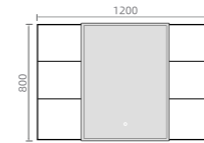

ART GLORY SUMMIT

L015

Size: 500X2350mm
上杆: 195mm
下杆: 195mm

L016

Size: $\Phi 900\text{mm}$

SMART MIRROR

L018

Size: 600X1100mm

New Products

Design

INTELLIGENCE

BLACK AND WHITE

L019

Size: 900X900mm

L029
Size: Φ 700mm

L031
Size: 1000X700mm

L030
Size: Φ 600mm

L032
Size: 600X900mm

L033

Size: 1300X800mm

L035

Size: 1200X800mm

L036

Size: 600X1000mm

L037

Size: 1000X800mm

L038

L039

L040

L041

L042

L043