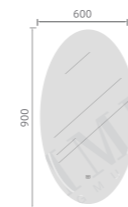

ART GLORY SUMMIT

L015

Size: 500X2350mm
上杆: 195mm
下杆: 195mm

L016

Size: $\Phi 900\text{mm}$

SMART MIRROR

L018

Size: 600X1100mm

New Products

Design

INTELLIGENCE

BLACK AND WHITE

L019

Size: 900X900mm

L029
Size: Φ 700mm

L031
Size: 1000X700mm

L030
Size: Φ 600mm

L032
Size: 600X900mm

L033

Size: 1300X800mm

L035

Size: 1200X800mm

L036

Size: 600X1000mm