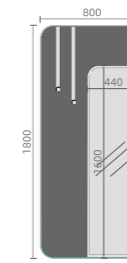

L005

Size: 600X1300mm
镜子: 350X1300mm
金属: 250X1300mm

L006

Size: 1460X500mm
镜子: 500X1000mm

L007

Size: 550X1100mm

SMART MIRROR

SPACE ART

L008

Size: 600X2350mm
镜子: Φ 500mm
上杆: 195mm
下杆: 150mm

L009

镜子1:550X400mm
 镜子2:400X550mm
 镜子3:Φ500mm
 长杆: 1300mm
 短杆: 1200mm

L010

Size: 800X1800mm
 镜片: 440X1600mm

LUXURY VARIATION

GENTLE SMOOTH

L011

高镜子: 560X1800mm
低镜子: 440X1400mm

L012

Size: 550X1100mm

L013

高镜子: 450X1400mm
低镜子: 550X1100mm

SMART MIRROR

LOVE SPACE

ART GLORY SUMMIT

L015

Size: 500X2350mm
上杆: 195mm
下杆: 195mm

L016

Size: $\Phi 900\text{mm}$

SMART MIRROR

L018

Size: 600X1100mm