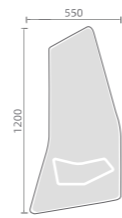

L030
Size: Φ 600mm

L032
Size: 600X900mm

L033

Size: 1300X800mm

L035

Size: 1200X800mm

L036

Size: 600X1000mm

FEEL THE FUTURE

INTELLIGENCE

感受未来，享受智能！

L020

Size: 600X1200mm

L022
Size: 550X1200mm

L025

Size: 1800X550mm

L026

Size: 800X1500mm

L023
Size: Φ 700mm

SMART MIRROR

MODERN BATHROOM CHARM

L027

Size: 1000X1200mm

New Products

Design

PINK IS A CLEAR COLOR

SHARE THE BEAUTIFUL

L028

Size: 1180X850mm

6002
材质: 304不锈钢
规格: 600x900mm
颜色: 黑色

6003
材质: 304不锈钢
规格: 1200x500mm
颜色: 拉丝金

6004