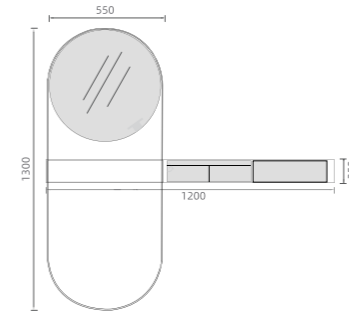

AESTHETICISM

STEREO MODELING

L002

Size: 550X1300mm
层架: 1200X250mm

ELEGANT FORM

Fashion Culture

L003

Size: 1100X1500mm
镜子: Φ 600mm

L005

Size: 600X1300mm
镜子: 350X1300mm
金属: 250X1300mm

L006

Size: 1460X500mm
镜子: 500X1000mm

L007

Size: 550X1100mm

SMART MIRROR

SPACE ART

L008

Size: 600X2350mm
镜子: Φ 500mm
上杆: 195mm
下杆: 150mm

L009

镜子1:550X400mm
 镜子2:400X550mm
 镜子3:Φ500mm
 长杆: 1300mm
 短杆: 1200mm

L010

Size: 800X1800mm
 镜片: 440X1600mm

LUXURY VARIATION

GENTLE SMOOTH

ART GLORY SUMMIT

L015

Size: 500X2350mm
上杆: 195mm
下杆: 195mm

L016

Size: $\Phi 900\text{mm}$

SMART MIRROR

L018

Size: 600X1100mm