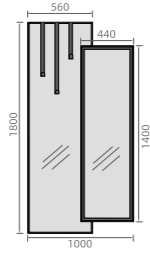

AESTHETICISM

STEREO MODELING

L002

Size: 550X1300mm
层架: 1200X250mm

ELEGANT FORM

Fashion Culture

L003

Size: 1100X1500mm
镜子: Φ 600mm

L005

Size: 600X1300mm
镜子: 350X1300mm
金属: 250X1300mm

L006

Size: 1460X500mm
镜子: 500X1000mm

L007

Size: 550X1100mm

SMART MIRROR

SPACE ART

L008

Size: 600X2350mm
镜子: Φ 500mm
上杆: 195mm
下杆: 150mm

L009

镜子1:550X400mm
 镜子2:400X550mm
 镜子3:Φ500mm
 长杆: 1300mm
 短杆: 1200mm

L010

Size: 800X1800mm
 镜片: 440X1600mm

LUXURY VARIATION

GENTLE SMOOTH

L011

高镜子: 560X1800mm
低镜子: 440X1400mm

L012

Size: 550X1100mm

L013

高镜子: 450X1400mm
低镜子: 550X1100mm

SMART MIRROR

LOVE SPACE