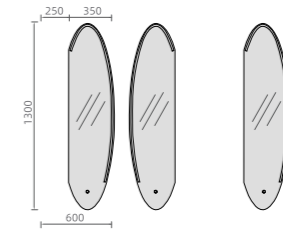

AESTHETICISM

STEREO MODELING

L002

Size: 550X1300mm
层架: 1200X250mm

ELEGANT FORM

Fashion Culture

L003

Size: 1100X1500mm
镜子: Φ 600mm

L005

Size: 600X1300mm
镜子: 350X1300mm
金属: 250X1300mm

L006

Size: 1460X500mm
镜子: 500X1000mm

L007

Size: 550X1100mm

SMART MIRROR

SPACE ART

L008

Size: 600X2350mm
镜子: Φ 500mm
上杆: 195mm
下杆: 150mm

L009

镜子1:550X400mm
 镜子2:400X550mm
 镜子3:Φ500mm
 长杆: 1300mm
 短杆: 1200mm

L010

Size: 800X1800mm
 镜片: 440X1600mm

LUXURY VARIATION

GENTLE SMOOTH

ART GLORY SUMMIT

L015

Size: 500X2350mm
上杆: 195mm
下杆: 195mm

L016

Size: $\Phi 900\text{mm}$

SMART MIRROR

L018

Size: 600X1100mm