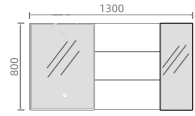

L008

Size: 600X2350mm
镜子: Φ 500mm
上杆: 195mm
下杆: 150mm

L009

镜子1:550X400mm
 镜子2:400X550mm
 镜子3:Φ500mm
 长杆: 1300mm
 短杆: 1200mm

L010

Size: 800X1800mm
 镜片: 440X1600mm

LUXURY VARIATION

GENTLE SMOOTH

ART GLORY SUMMIT

L015

Size: 500X2350mm
上杆: 195mm
下杆: 195mm

L016

Size: $\Phi 900\text{mm}$

SMART MIRROR

L018

Size: 600X1100mm

New Products

Design

INTELLIGENCE

BLACK AND WHITE

L019

Size: 900X900mm

L029
Size: Φ 700mm

L031
Size: 1000X700mm

L030
Size: Φ 600mm

L032
Size: 600X900mm

L033

Size: 1300X800mm

L035

Size: 1200X800mm

L036

Size: 600X1000mm