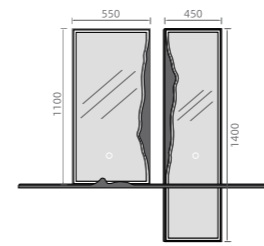

L008

Size: 600X2350mm
镜子: Φ 500mm
上杆: 195mm
下杆: 150mm

L009

镜子1:550X400mm
 镜子2:400X550mm
 镜子3:Φ500mm
 长杆: 1300mm
 短杆: 1200mm

L010

Size: 800X1800mm
 镜片: 440X1600mm

LUXURY VARIATION

GENTLE SMOOTH

L011

高镜子: 560X1800mm
低镜子: 440X1400mm

L012

Size: 550X1100mm

L013

高镜子: 450X1400mm
低镜子: 550X1100mm

SMART MIRROR

LOVE SPACE

ART GLORY SUMMIT

L015

Size: 500X2350mm
上杆: 195mm
下杆: 195mm

L016

Size: $\Phi 900\text{mm}$

SMART MIRROR

L018

Size: 600X1100mm

New Products

Design

INTELLIGENCE

BLACK AND WHITE

L019

Size: 900X900mm

L029
Size: Φ 700mm

L031
Size: 1000X700mm