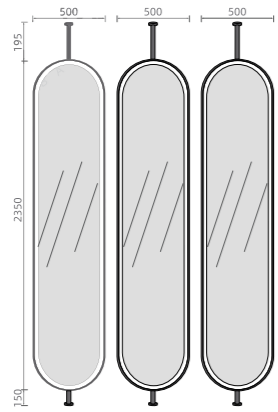

L008

Size: 600X2350mm
镜子: Φ 500mm
上杆: 195mm
下杆: 150mm

L009

镜子1:550X400mm
 镜子2:400X550mm
 镜子3:Φ500mm
 长杆: 1300mm
 短杆: 1200mm

L010

Size: 800X1800mm
 镜片: 440X1600mm

LUXURY VARIATION

GENTLE SMOOTH

L011

高镜子: 560X1800mm
低镜子: 440X1400mm

L012

Size: 550X1100mm

L013

高镜子: 450X1400mm
低镜子: 550X1100mm

SMART MIRROR

LOVE SPACE

ART GLORY SUMMIT

L015

Size: 500X2350mm
上杆: 195mm
下杆: 195mm

L016

Size: $\Phi 900\text{mm}$

SMART MIRROR

L018

Size: 600X1100mm

New Products

Design

INTELLIGENCE

BLACK AND WHITE

L019

Size: 900X900mm

L029
Size: Φ 700mm

L031
Size: 1000X700mm