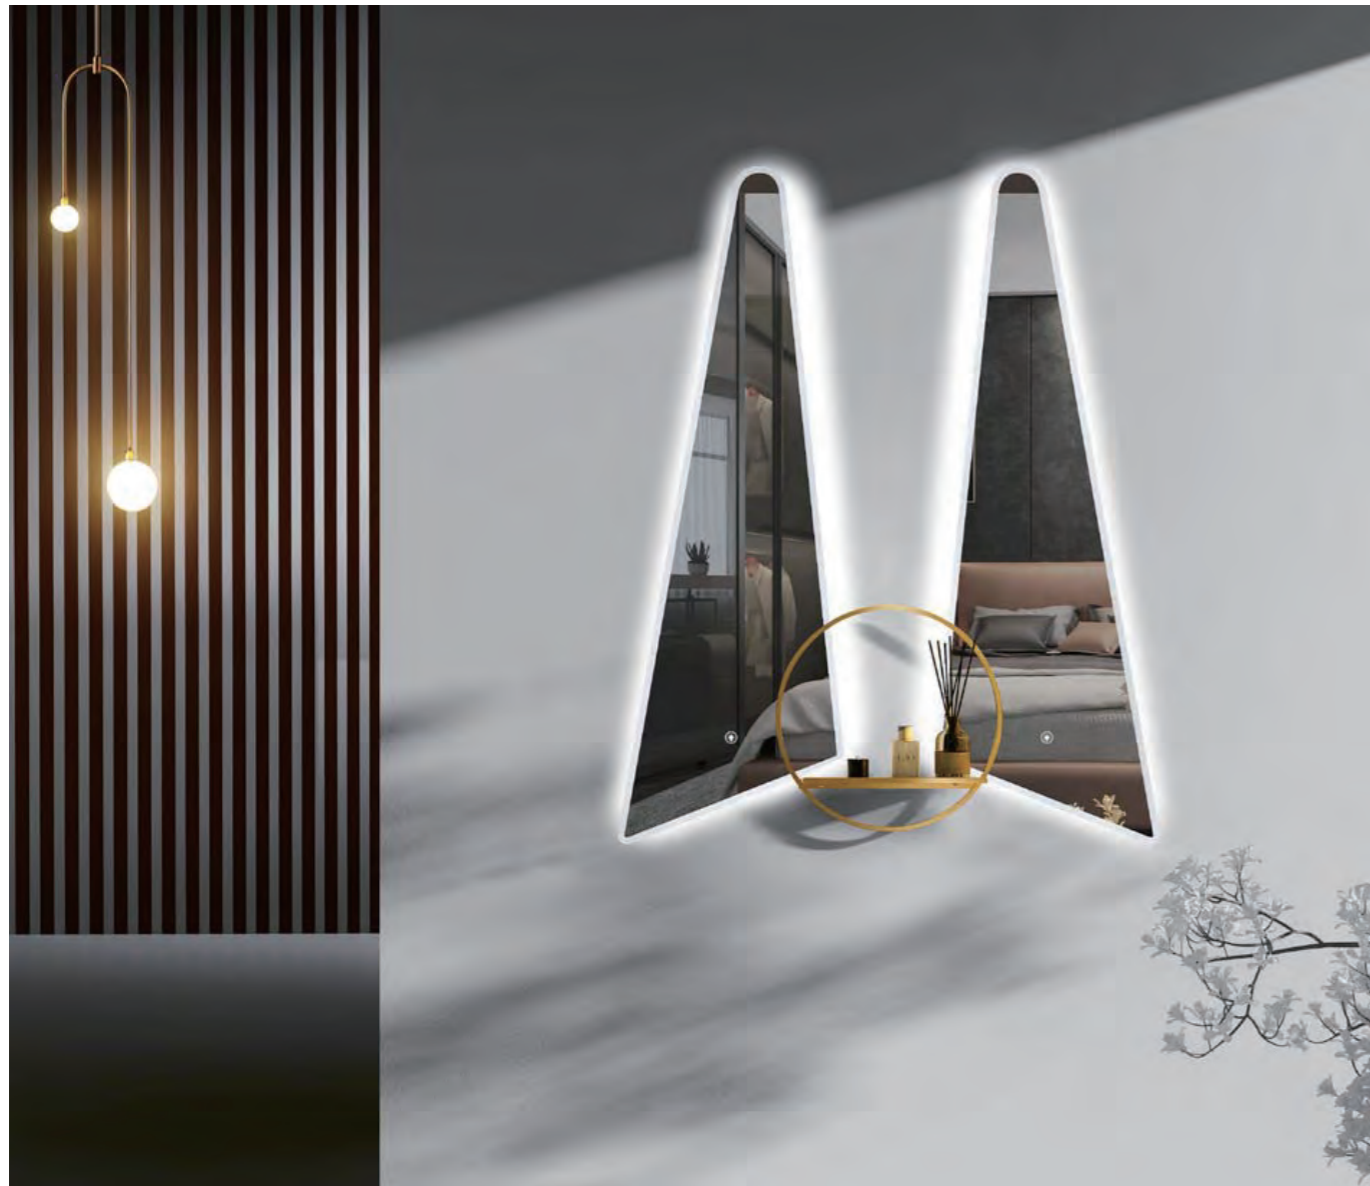

L001

Size: 550X1300mm

AESTHETICISM

STEREO MODELING

L002

Size: 550X1300mm
层架: 1200X250mm