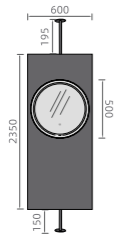

AESTHETICISM

STEREO MODELING

L002

Size: 550X1300mm
层架: 1200X250mm

ELEGANT FORM

Fashion Culture

L003

Size: 1100X1500mm
镜子: Φ 600mm

L005

Size: 600X1300mm
镜子: 350X1300mm
金属: 250X1300mm

L006

Size: 1460X500mm
镜子: 500X1000mm

L007

Size: 550X1100mm

SMART MIRROR

SPACE ART

L008

Size: 600X2350mm
镜子: Φ 500mm
上杆: 195mm
下杆: 150mm

L009

镜子1:550X400mm
 镜子2:400X550mm
 镜子3:Φ500mm
 长杆: 1300mm
 短杆: 1200mm

L010

Size: 800X1800mm
 镜片: 440X1600mm

LUXURY VARIATION

GENTLE SMOOTH

ART GLORY SUMMIT

L015

Size: 500X2350mm
上杆: 195mm
下杆: 195mm

L016

Size: $\Phi 900\text{mm}$

SMART MIRROR

L018

Size: 600X1100mm