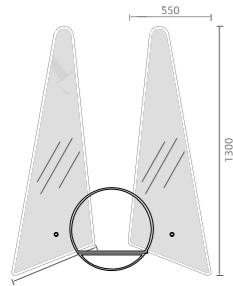

AESTHETICISM

STEREO MODELING

L002

Size: 550X1300mm
层架: 1200X250mm

ELEGANT FORM

Fashion Culture

L003

Size: 1100X1500mm
镜子: Φ 600mm

L005

Size: 600X1300mm
镜子: 350X1300mm
金属: 250X1300mm

L006

Size: 1460X500mm
镜子: 500X1000mm

L007

Size: 550X1100mm

SMART MIRROR

SPACE ART

L008

Size: 600X2350mm
镜子: Φ 500mm
上杆: 195mm
下杆: 150mm

L009

镜子1:550X400mm
 镜子2:400X550mm
 镜子3:Φ500mm
 长杆: 1300mm
 短杆: 1200mm

L010

Size: 800X1800mm
 镜片: 440X1600mm

LUXURY VARIATION

GENTLE SMOOTH

ART GLORY SUMMIT

L015

Size: 500X2350mm
上杆: 195mm
下杆: 195mm

L016

Size: $\Phi 900\text{mm}$

SMART MIRROR

L018

Size: 600X1100mm