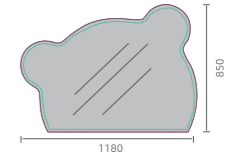

L026

Size: 800X1500mm

L023
Size: Φ 700mm

SMART MIRROR

MODERN BATHROOM CHARM

L027

Size: 1000X1200mm

New Products

Design

PINK IS A CLEAR COLOR

SHARE THE BEAUTIFUL

L028

Size: 1180X850mm

6002
材质: 304不锈钢
规格: 600x900mm
颜色: 黑色

6003
材质: 304不锈钢
规格: 1200x500mm
颜色: 拉丝金

6004