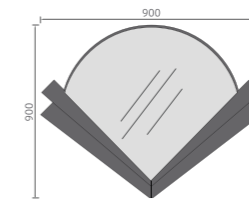

L008

Size: 600X2350mm
镜子: Φ 500mm
上杆: 195mm
下杆: 150mm

L009

镜子1:550X400mm
 镜子2:400X550mm
 镜子3:Φ500mm
 长杆: 1300mm
 短杆: 1200mm

L010

Size: 800X1800mm
 镜片: 440X1600mm

LUXURY VARIATION

GENTLE SMOOTH

ART GLORY SUMMIT

L015

Size: 500X2350mm
上杆: 195mm
下杆: 195mm

L016

Size: $\Phi 900\text{mm}$

SMART MIRROR

L018

Size: 600X1100mm

New Products

Design

INTELLIGENCE

BLACK AND WHITE

L019

Size: 900X900mm

L029
Size: Φ 700mm

L031
Size: 1000X700mm

L030
Size: Φ 600mm

L032
Size: 600X900mm

L033

Size: 1300X800mm

L035

Size: 1200X800mm

L036

Size: 600X1000mm