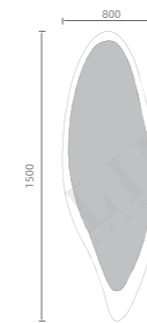

ART GLORY SUMMIT

L015

Size: 500X2350mm
上杆: 195mm
下杆: 195mm

L016

Size: $\Phi 900\text{mm}$

SMART MIRROR

L018

Size: 600X1100mm

FEEL THE FUTURE

INTELLIGENCE

感受未来，享受智能！

L020

Size: 600X1200mm

L022
Size: 550X1200mm

L025

Size: 1800X550mm

L026

Size: 800X1500mm

L023
Size: Φ 700mm

SMART MIRROR

MODERN BATHROOM CHARM

L027

Size: 1000X1200mm

New Products

Design

PINK IS A CLEAR COLOR

SHARE THE BEAUTIFUL

L028

Size: 1180X850mm

6002
材质: 304不锈钢
规格: 600x900mm
颜色: 黑色

6003
材质: 304不锈钢
规格: 1200x500mm
颜色: 拉丝金

6004