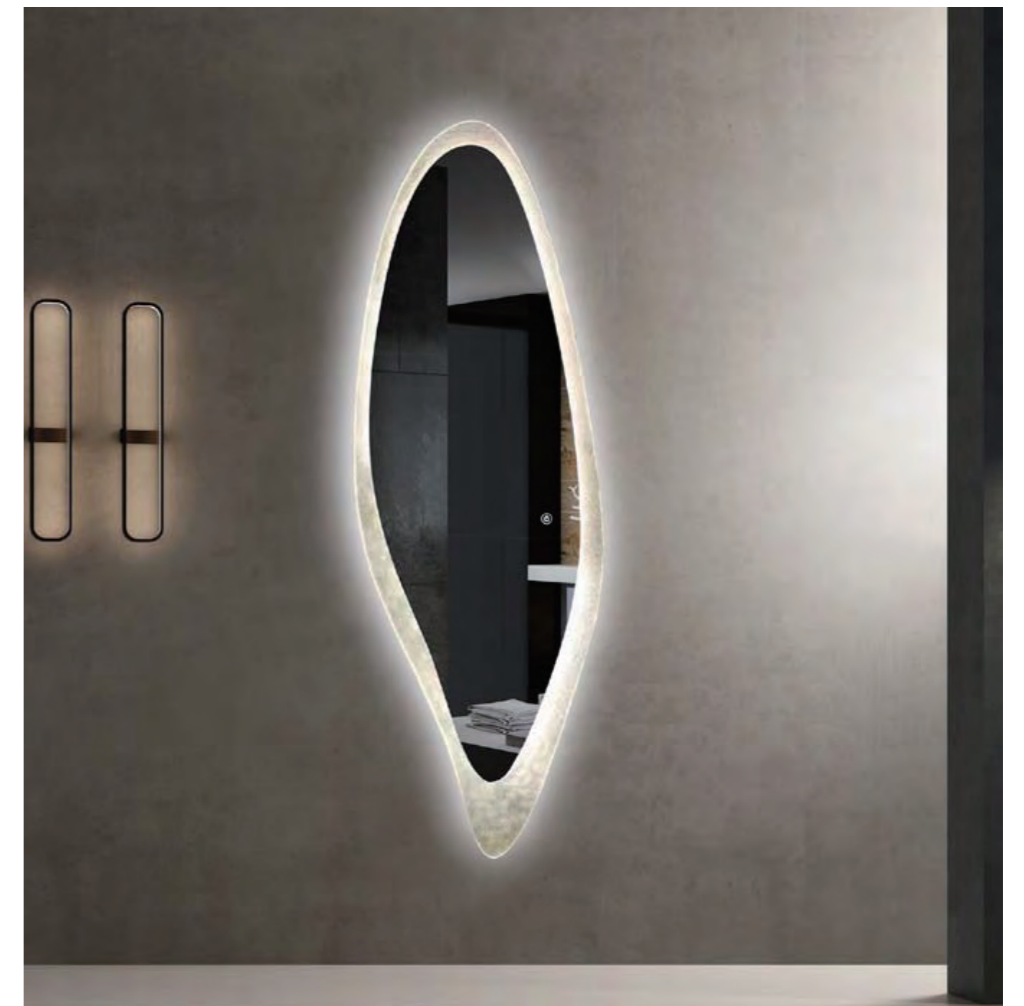

L026

Size: 800X1500mm

L023
Size: Φ 700mm

SMART MIRROR

MODERN BATHROOM CHARM

L027

Size: 1000X1200mm

New Products