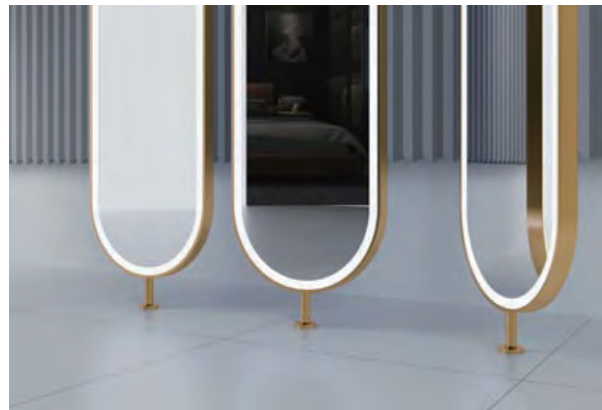

L008

Size: 600X2350mm
镜子: Φ 500mm
上杆: 195mm
下杆: 150mm

L009

镜子1:550X400mm
 镜子2:400X550mm
 镜子3:Φ500mm
 长杆: 1300mm
 短杆: 1200mm

L010

Size: 800X1800mm
 镜片: 440X1600mm

LUXURY VARIATION

GENTLE SMOOTH

L011

高镜子: 560X1800mm
低镜子: 440X1400mm

L012

Size: 550X1100mm

L013

高镜子: 450X1400mm
低镜子: 550X1100mm

SMART MIRROR

LOVE SPACE

ART GLORY SUMMIT

L015

Size: 500X2350mm
上杆: 195mm
下杆: 195mm

L016

Size: $\Phi 900\text{mm}$

SMART MIRROR

L018

Size: 600X1100mm