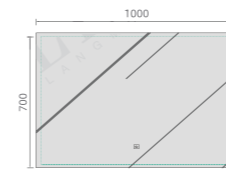

L008

Size: 600X2350mm
镜子: Φ 500mm
上杆: 195mm
下杆: 150mm

L009

镜子1:550X400mm
 镜子2:400X550mm
 镜子3:Φ500mm
 长杆: 1300mm
 短杆: 1200mm

L010

Size: 800X1800mm
 镜片: 440X1600mm

LUXURY VARIATION

GENTLE SMOOTH

ART GLORY SUMMIT

L015

Size: 500X2350mm
上杆: 195mm
下杆: 195mm

L016

Size: $\Phi 900\text{mm}$

SMART MIRROR

L018

Size: 600X1100mm

New Products

Design

INTELLIGENCE

BLACK AND WHITE

L019

Size: 900X900mm

L029
Size: Φ 700mm

L031
Size: 1000X700mm

L030
Size: Φ 600mm

L032
Size: 600X900mm

L033

Size: 1300X800mm

L035

Size: 1200X800mm

L036

Size: 600X1000mm