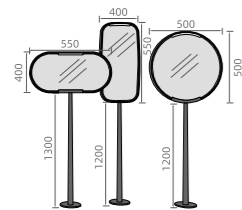

L005

Size: 600X1300mm
镜子: 350X1300mm
金属: 250X1300mm

L006

Size: 1460X500mm
镜子: 500X1000mm

L007

Size: 550X1100mm

SMART MIRROR

SPACE ART

L008

Size: 600X2350mm
镜子: Φ 500mm
上杆: 195mm
下杆: 150mm

L009

镜子1:550X400mm
 镜子2:400X550mm
 镜子3:Φ500mm
 长杆: 1300mm
 短杆: 1200mm

L010

Size: 800X1800mm
 镜片: 440X1600mm

LUXURY VARIATION

GENTLE SMOOTH

L011

高镜子: 560X1800mm
低镜子: 440X1400mm

L012

Size: 550X1100mm

L013

高镜子: 450X1400mm
低镜子: 550X1100mm

SMART MIRROR

LOVE SPACE

ART GLORY SUMMIT

L015

Size: 500X2350mm
上杆: 195mm
下杆: 195mm

L016

Size: $\Phi 900\text{mm}$

SMART MIRROR

L018

Size: 600X1100mm