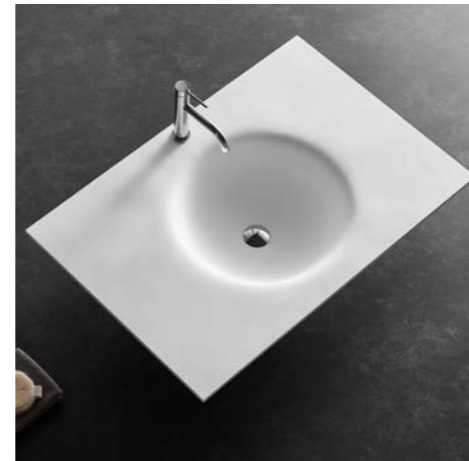

C6 680*430*155