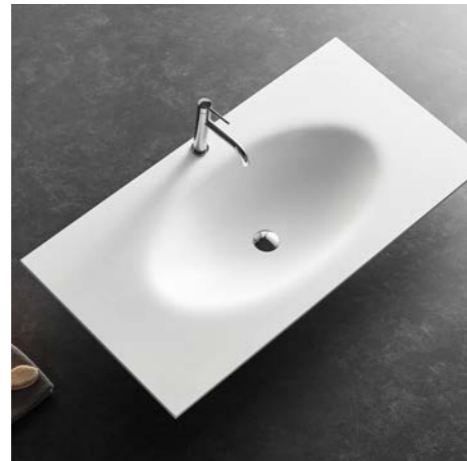

C5 720*440*145