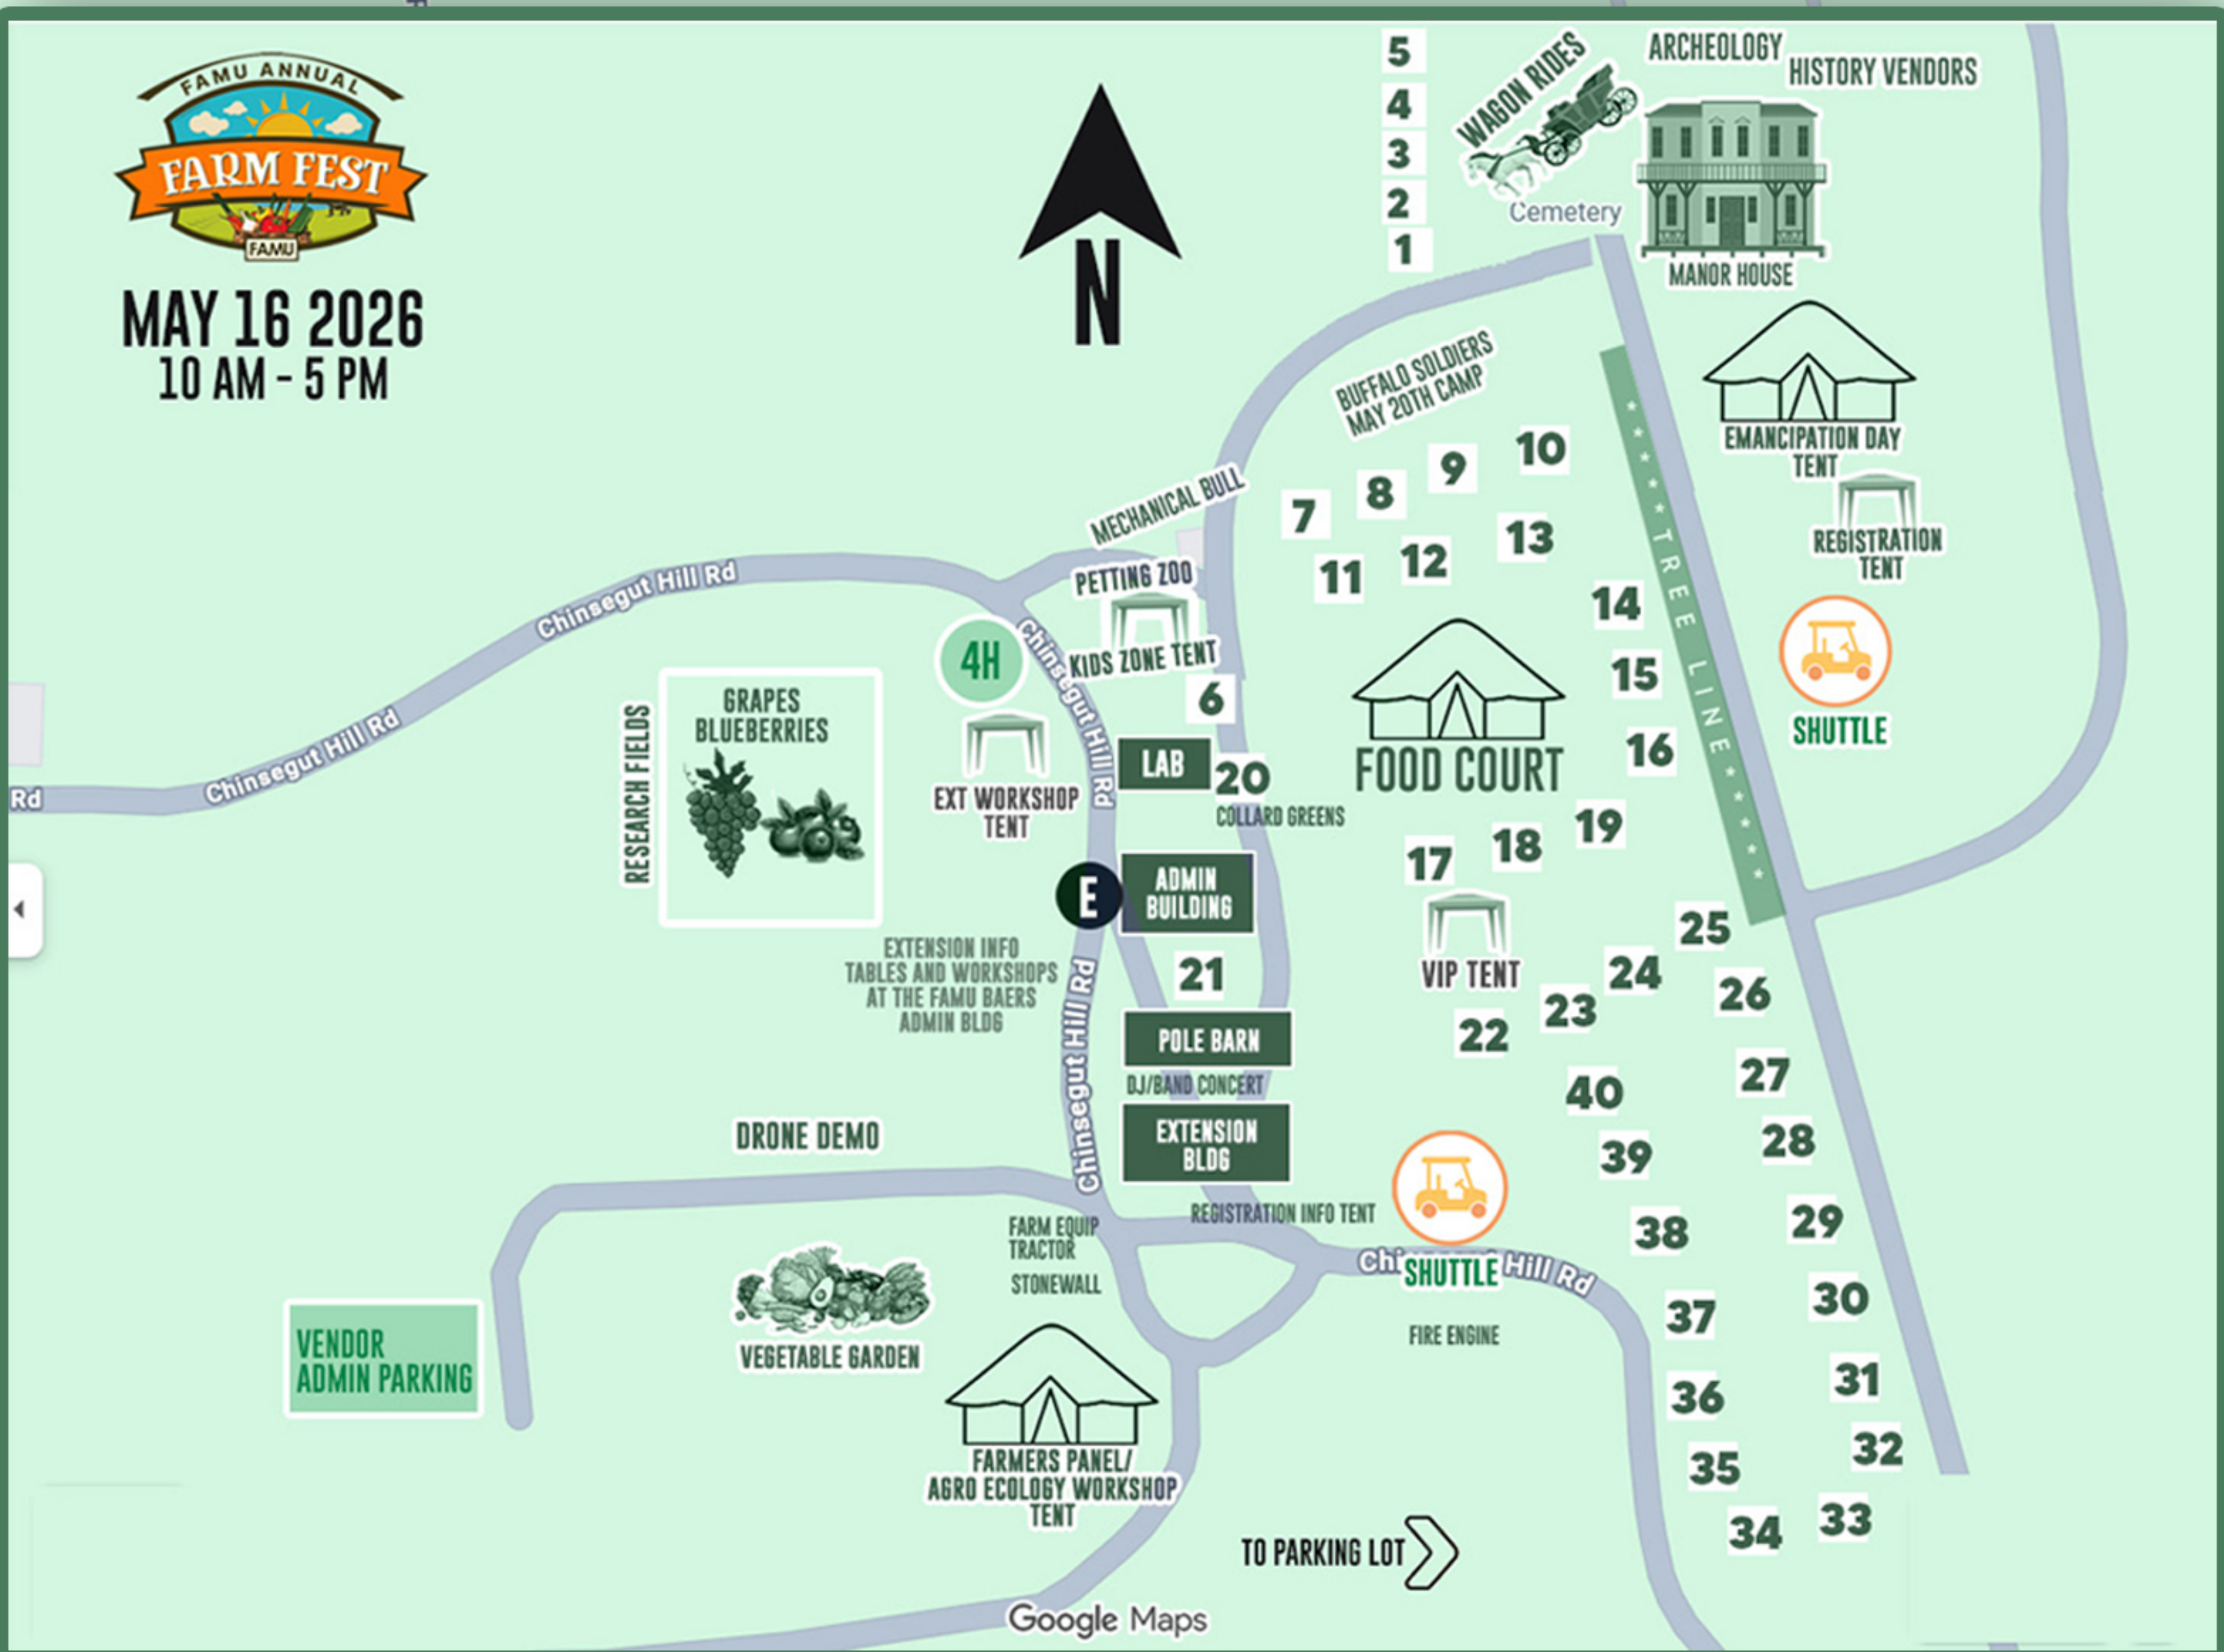

Chinsegut Hill Retreat and Conference Center

MAY 16 2026
10 AM - 5 PM

- 5
- 4
- 3
- 2
- 1
- WAGON RIDES
- ARCHEOLOGY
- HISTORY VENDORS
- Cemetery
- MANOR HOUSE
- EMANCIPATION DAY TENT
- REGISTRATION TENT
- SHUTTLE
- 7
- 8
- 9
- 10
- 11
- 12
- 13
- 14
- 15
- 16
- 17
- 18
- 19
- 20
- 21
- 22
- 23
- 24
- 25
- 26
- 27
- 28
- 29
- 30
- 31
- 32
- 33
- 34
- 35
- 36
- 37
- 38
- 39
- 40

VENDORS ENTRANCE IS AT CHINSEGUT HILL RD AND IS OPEN BETWEEN 7 AM AND 9 AM

GENERAL PUBLIC ENTRANCE

FLORIDA A&M UNIVERSITY (FAMU)
BROOKSVILLE AGRICULTURAL & ENVIRONMENTAL RESEARCH STATION (BAERS)
22271 CHINSEGUT HILL RD, BROOKSVILLE, FL 34601