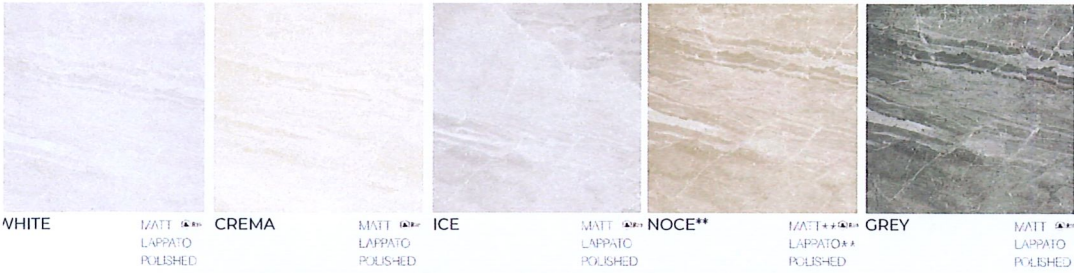

Ibiza Series

9 faces - 5 colors - 3 sizes

Ibiza Ice

Sizes: 300x300 / 300x600 / 600x600