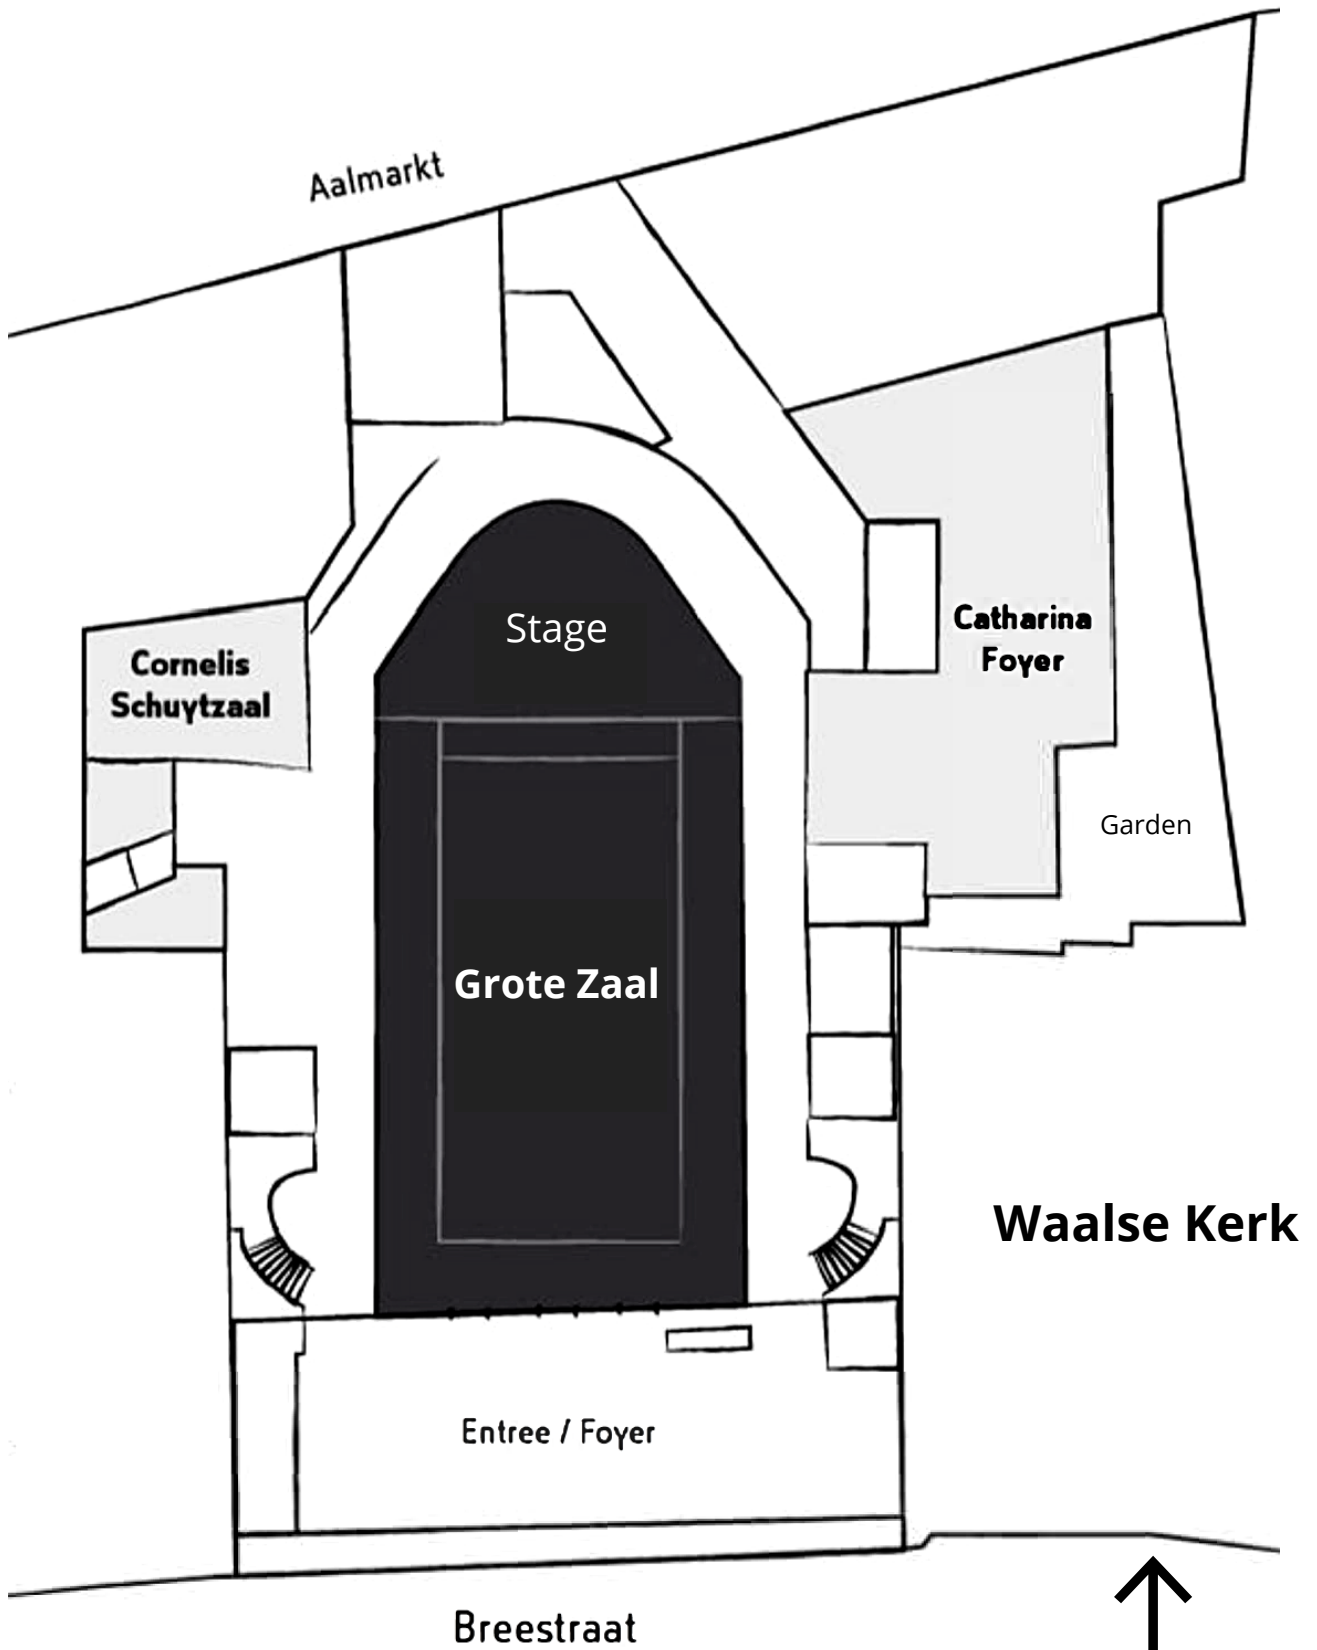

GROUND FLOOR

The Waalse Kerk is located right next to the Stadsgehoorzaal. Enter the building from the outside.

FIRST FLOOR