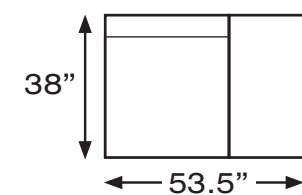

534E FIXED CORNER

591E FIXED TRAY

555E FIXED TERMINAL AND STORAGE

556E FIXED TERMINAL AND STORAGE

105F ARMCHAIR POWER AND ZERO G

himolla

Alcatraz - seat width **35.5"** - 1372

327E FIXED SEAT & BACK
127F POWER RECLINE & MANUAL BACK
AND ZERO G