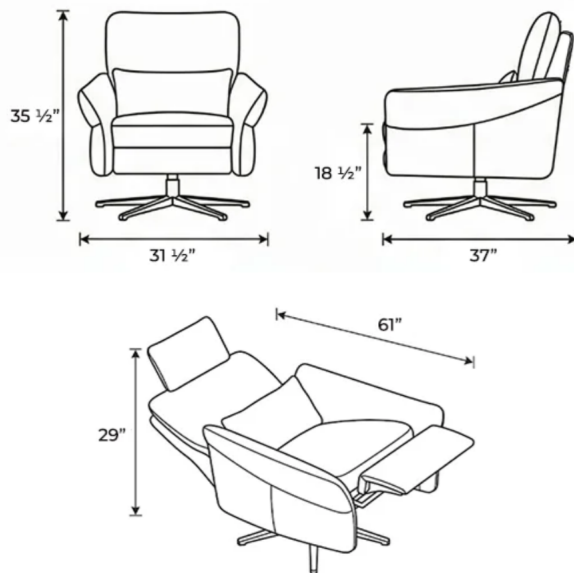

MODEL SANDPIPER Recliner Chair

Please note: Specify star base color (same as Aura Chair Options). Standard seat height 17.5 in. · Tall seat height 18.5 in.

Description	Code	W – D – H (in)
MANUAL RECLINING		
Manual recliner chair (seat ht 17.5 in)	8571-33L	w 31.5 · d 37 · h 34
Manual recliner chair TALL (seat ht 18.5 in)	8571-34L	w 31.5 · d 37 · h 35.5
POWER RECLINING		
Power recliner chair (seat ht 17.5 in)	8571-33E	w 31.5 · d 37 · h 34
Power recliner chair TALL (seat ht 18.5 in)	8571-34E	w 31.5 · d 37 · h 35.5