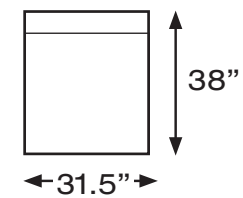

35.5 IN SEAT WIDTH

Description	Code	W – D – H (in)
Terminal element 1 arm LHF stationary	1372-327E	w 43.5 · d 38 · h 32.5
Terminal element 1 arm LHF power	1372-127F	w 43.5 · d 38 · h 32.5
Terminal element 1 arm RHF stationary	1372-328E	w 43.5 · d 38 · h 32.5
Terminal element 1 arm RHF power	1372-128F	w 43.5 · d 38 · h 32.5
Middle element no arms stationary	1372-314E	w 35.5 · d 38 · h 32.5
Middle element no arms power	1372-114F	w 35.5 · d 38 · h 32.5
Terminal open element w/ storage LHF	1372-557E	w 57.5 · d 38 · h 32.5
Terminal open element w/ storage RHF	1372-558E	w 57.5 · d 38 · h 32.5
Corner element stationary	1372-534E	w 47.0 · d 47 · h 32.5
Middle element with wood tray	1372-591E	w 15.5 · d 38 · h 29.5

himolla

Alcatraz - seat width **31.5"** - 1372

325E FIXED SEAT & BACK
125F POWER RECLINE & MANUAL BACK
AND ZERO G

326E FIXED SEAT & BACK
126F POWER RECLINE & MANUAL BACK
AND ZERO G

313E FIXED SEAT & BACK
113F POWER RECLINE & MANUAL BACK
AND ZERO G

534E FIXED CORNER

591E FIXED TRAY

555E FIXED TERMINAL AND STORAGE

556E FIXED TERMINAL AND STORAGE

105F ARMCHAIR POWER AND ZERO G

himolla

Alcatraz - seat width **35.5"** - 1372

327E FIXED SEAT & BACK
127F POWER RECLINE & MANUAL BACK
AND ZERO G