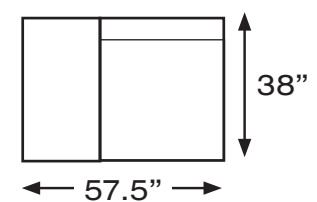

558E FIXED TERMINAL AND STORAGE