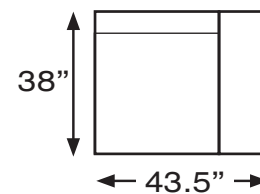

328E FIXED SEAT & BACK
128F POWER RECLINE & MANUAL BACK
AND ZERO G

314E FIXED SEAT & BACK
114F POWER RECLINE & MANUAL BACK
AND ZERO G