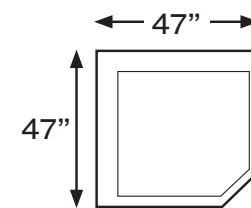

591E FIXED TRAY