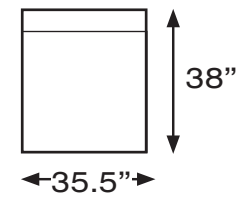

534E FIXED CORNER