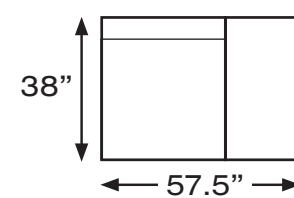

105F ARMCHAIR POWER AND ZERO G