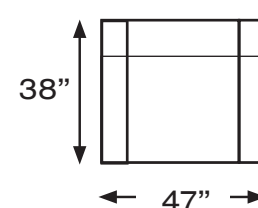

himolla

Alcatraz - seat width **35.5"** - 1372

314E FIXED SEAT & BACK
114F POWER RECLINE & MANUAL BACK
AND ZERO G

105F ARMCHAIR POWER AND ZERO G