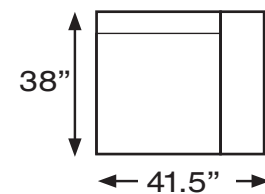

35.5 IN SEAT WIDTH

Description	Code	W – D – H (in)
Terminal element 1 arm LHF stationary	1372-327E	w 43.5 · d 38 · h 32.5
Terminal element 1 arm LHF power	1372-127F	w 43.5 · d 38 · h 32.5
Terminal element 1 arm RHF stationary	1372-328E	w 43.5 · d 38 · h 32.5
Terminal element 1 arm RHF power	1372-128F	w 43.5 · d 38 · h 32.5
Middle element no arms stationary	1372-314E	w 35.5 · d 38 · h 32.5
Middle element no arms power	1372-114F	w 35.5 · d 38 · h 32.5
Terminal open element w/ storage LHF	1372-557E	w 57.5 · d 38 · h 32.5
Terminal open element w/ storage RHF	1372-558E	w 57.5 · d 38 · h 32.5
Corner element stationary	1372-534E	w 47.0 · d 47 · h 32.5
Middle element with wood tray	1372-591E	w 15.5 · d 38 · h 29.5

himolla

Alcatraz - seat width **31.5"** - 1372

325E FIXED SEAT & BACK
125F POWER RECLINE & MANUAL BACK
AND ZERO G

326E FIXED SEAT & BACK
126F POWER RECLINE & MANUAL BACK
AND ZERO G

313E FIXED SEAT & BACK
113F POWER RECLINE & MANUAL BACK
AND ZERO G

534E FIXED CORNER

591E FIXED TRAY

555E FIXED TERMINAL AND STORAGE

556E FIXED TERMINAL AND STORAGE

105F ARMCHAIR POWER AND ZERO G

himolla

Alcatraz - seat width **35.5"** - 1372

327E FIXED SEAT & BACK
127F POWER RECLINE & MANUAL BACK
AND ZERO G