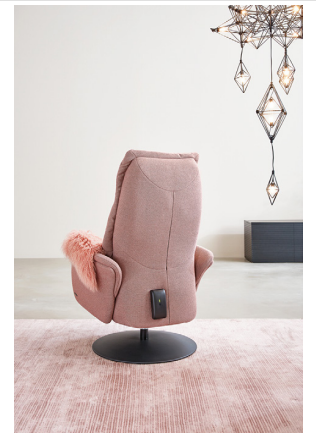

MODEL AZUR

Power Swivel Recliner with EasySwing base

Please note: Please specify base style and finish — Metal Plate: Stainless Steel Look or Anthracite · Star Base: Stainless Steel Look, Anthracite, or Bronze