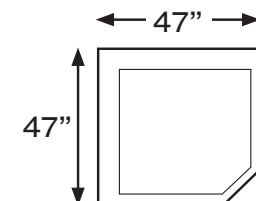

35.5 IN SEAT WIDTH

Description	Code	W – D – H (in)
Terminal element 1 arm LHF stationary	1372-327E	w 43.5 · d 38 · h 32.5
Terminal element 1 arm LHF power	1372-127F	w 43.5 · d 38 · h 32.5
Terminal element 1 arm RHF stationary	1372-328E	w 43.5 · d 38 · h 32.5
Terminal element 1 arm RHF power	1372-128F	w 43.5 · d 38 · h 32.5
Middle element no arms stationary	1372-314E	w 35.5 · d 38 · h 32.5
Middle element no arms power	1372-114F	w 35.5 · d 38 · h 32.5
Terminal open element w/ storage LHF	1372-557E	w 57.5 · d 38 · h 32.5
Terminal open element w/ storage RHF	1372-558E	w 57.5 · d 38 · h 32.5
Corner element stationary	1372-534E	w 47.0 · d 47 · h 32.5
Middle element with wood tray	1372-591E	w 15.5 · d 38 · h 29.5

himolla

Alcatraz - seat width **31.5"** - 1372

325E FIXED SEAT & BACK
125F POWER RECLINE & MANUAL BACK
AND ZERO G

326E FIXED SEAT & BACK
126F POWER RECLINE & MANUAL BACK
AND ZERO G

313E FIXED SEAT & BACK
113F POWER RECLINE & MANUAL BACK
AND ZERO G

534E FIXED CORNER

591E FIXED TRAY

555E FIXED TERMINAL AND STORAGE

556E FIXED TERMINAL AND STORAGE

105F ARMCHAIR POWER AND ZERO G

himolla

Alcatraz - seat width **35.5"** - 1372

327E FIXED SEAT & BACK
127F POWER RECLINE & MANUAL BACK
AND ZERO G