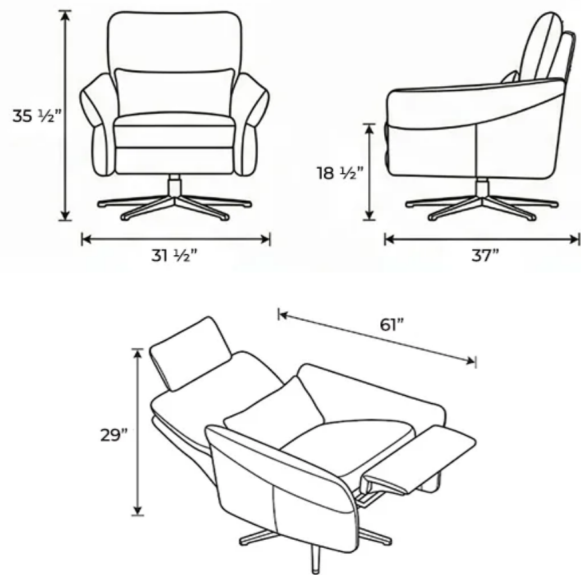

# MODEL SANDPIPER Recliner Chair

**Please note:** Specify star base color (same as Aura Chair Options). Standard seat height 17.5 in. · Tall seat height 18.5 in.

Description	Code	W – D – H (in)
<b>MANUAL RECLINING</b>		
Manual recliner chair (seat ht 17.5 in)	<b>8571-33L</b>	w 31.5 · d 37 · h 34
Manual recliner chair TALL (seat ht 18.5 in)	<b>8571-34L</b>	w 31.5 · d 37 · h 35.5
<b>POWER RECLINING</b>		
Power recliner chair (seat ht 17.5 in)	<b>8571-33E</b>	w 31.5 · d 37 · h 34
Power recliner chair TALL (seat ht 18.5 in)	<b>8571-34E</b>	w 31.5 · d 37 · h 35.5