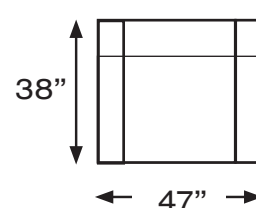

105F ARMCHAIR POWER AND ZERO G