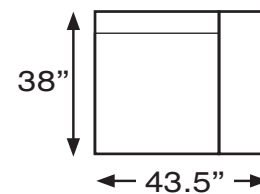

## Alcatraz - seat width **35.5"** - 1372

**327E** FIXED SEAT & BACK  
**127F** POWER RECLINE & MANUAL BACK  
AND ZERO G

**328E** FIXED SEAT & BACK  
**128F** POWER RECLINE & MANUAL BACK  
AND ZERO G

**314E** FIXED SEAT & BACK  
**114F** POWER RECLINE & MANUAL BACK  
AND ZERO G