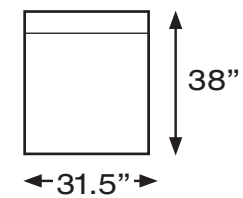

## Alcatraz - seat width **31.5"** - 1372

**325E** FIXED SEAT & BACK  
**125F** POWER RECLINE & MANUAL BACK  
AND ZERO G

**326E** FIXED SEAT & BACK  
**126F** POWER RECLINE & MANUAL BACK  
AND ZERO G

**313E** FIXED SEAT & BACK  
**113F** POWER RECLINE & MANUAL BACK  
AND ZERO G