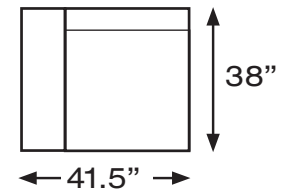

325E FIXED SEAT & BACK
125F POWER RECLINE & MANUAL BACK
AND ZERO G