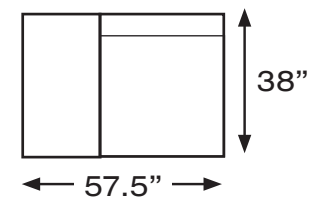

558E FIXED TERMINAL AND STORAGE