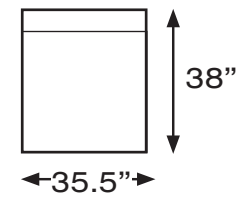

## Alcatraz - seat width **35.5"** - 1372

**327E** FIXED SEAT & BACK  
**127F** POWER RECLINE & MANUAL BACK  
AND ZERO G

**328E** FIXED SEAT & BACK  
**128F** POWER RECLINE & MANUAL BACK  
AND ZERO G

**314E** FIXED SEAT & BACK  
**114F** POWER RECLINE & MANUAL BACK  
AND ZERO G