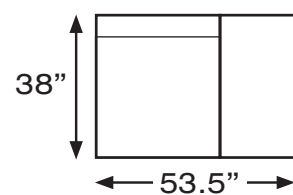

556E FIXED TERMINAL AND STORAGE