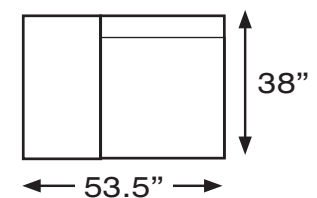

556E FIXED TERMINAL AND STORAGE