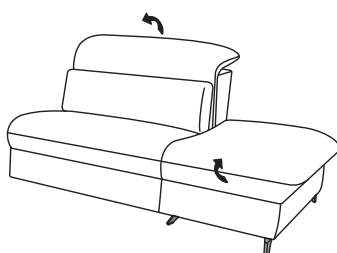

556E FIXED TERMINAL AND STORAGE