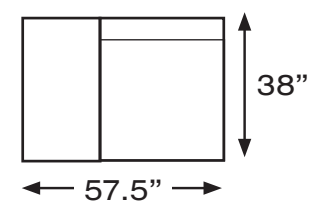

558E FIXED TERMINAL AND STORAGE