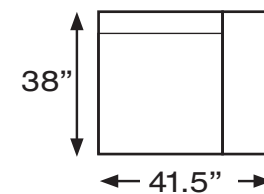

35.5 IN SEAT WIDTH

Description	Code	W – D – H (in)
Terminal element 1 arm LHF stationary	1372-327E	w 43.5 · d 38 · h 32.5
Terminal element 1 arm LHF power	1372-127F	w 43.5 · d 38 · h 32.5
Terminal element 1 arm RHF stationary	1372-328E	w 43.5 · d 38 · h 32.5
Terminal element 1 arm RHF power	1372-128F	w 43.5 · d 38 · h 32.5
Middle element no arms stationary	1372-314E	w 35.5 · d 38 · h 32.5
Middle element no arms power	1372-114F	w 35.5 · d 38 · h 32.5
Terminal open element w/ storage LHF	1372-557E	w 57.5 · d 38 · h 32.5
Terminal open element w/ storage RHF	1372-558E	w 57.5 · d 38 · h 32.5
Corner element stationary	1372-534E	w 47.0 · d 47 · h 32.5
Middle element with wood tray	1372-591E	w 15.5 · d 38 · h 29.5

himolla

Alcatraz - seat width **31.5"** - 1372

325E FIXED SEAT & BACK
125F POWER RECLINE & MANUAL BACK
AND ZERO G

326E FIXED SEAT & BACK
126F POWER RECLINE & MANUAL BACK
AND ZERO G

313E FIXED SEAT & BACK
113F POWER RECLINE & MANUAL BACK
AND ZERO G

534E FIXED CORNER

591E FIXED TRAY

555E FIXED TERMINAL AND STORAGE

556E FIXED TERMINAL AND STORAGE

105F ARMCHAIR POWER AND ZERO G

himolla

Alcatraz - seat width **35.5"** - 1372

327E FIXED SEAT & BACK
127F POWER RECLINE & MANUAL BACK
AND ZERO G