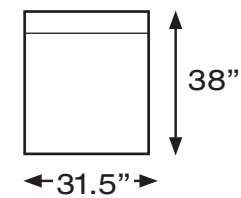

35.5 IN SEAT WIDTH

Description	Code	W – D – H (in)
Terminal element 1 arm LHF stationary	1372-327E	w 43.5 · d 38 · h 32.5
Terminal element 1 arm LHF power	1372-127F	w 43.5 · d 38 · h 32.5
Terminal element 1 arm RHF stationary	1372-328E	w 43.5 · d 38 · h 32.5
Terminal element 1 arm RHF power	1372-128F	w 43.5 · d 38 · h 32.5
Middle element no arms stationary	1372-314E	w 35.5 · d 38 · h 32.5
Middle element no arms power	1372-114F	w 35.5 · d 38 · h 32.5
Terminal open element w/ storage LHF	1372-557E	w 57.5 · d 38 · h 32.5
Terminal open element w/ storage RHF	1372-558E	w 57.5 · d 38 · h 32.5
Corner element stationary	1372-534E	w 47.0 · d 47 · h 32.5
Middle element with wood tray	1372-591E	w 15.5 · d 38 · h 29.5

himolla

Alcatraz - seat width **31.5"** - 1372

325E FIXED SEAT & BACK
125F POWER RECLINE & MANUAL BACK
AND ZERO G

326E FIXED SEAT & BACK
126F POWER RECLINE & MANUAL BACK
AND ZERO G

313E FIXED SEAT & BACK
113F POWER RECLINE & MANUAL BACK
AND ZERO G

534E FIXED CORNER

591E FIXED TRAY

555E FIXED TERMINAL AND STORAGE

556E FIXED TERMINAL AND STORAGE

105F ARMCHAIR POWER AND ZERO G

himolla

Alcatraz - seat width **35.5"** - 1372

327E FIXED SEAT & BACK
127F POWER RECLINE & MANUAL BACK
AND ZERO G