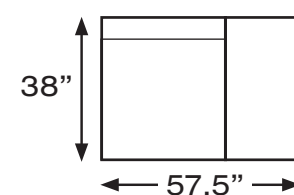

105F ARMCHAIR POWER AND ZERO G