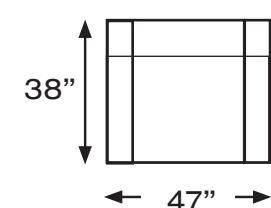

534E FIXED CORNER

591E FIXED TRAY

555E FIXED TERMINAL AND STORAGE

556E FIXED TERMINAL AND STORAGE

105F ARMCHAIR POWER AND ZERO G

himolla

Alcatraz - seat width **35.5"** - 1372

327E FIXED SEAT & BACK
127F POWER RECLINE & MANUAL BACK
AND ZERO G