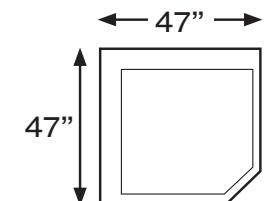

35.5 IN SEAT WIDTH

Description	Code	W – D – H (in)
Terminal element 1 arm LHF stationary	1372-327E	w 43.5 · d 38 · h 32.5
Terminal element 1 arm LHF power	1372-127F	w 43.5 · d 38 · h 32.5
Terminal element 1 arm RHF stationary	1372-328E	w 43.5 · d 38 · h 32.5
Terminal element 1 arm RHF power	1372-128F	w 43.5 · d 38 · h 32.5
Middle element no arms stationary	1372-314E	w 35.5 · d 38 · h 32.5
Middle element no arms power	1372-114F	w 35.5 · d 38 · h 32.5
Terminal open element w/ storage LHF	1372-557E	w 57.5 · d 38 · h 32.5
Terminal open element w/ storage RHF	1372-558E	w 57.5 · d 38 · h 32.5
Corner element stationary	1372-534E	w 47.0 · d 47 · h 32.5
Middle element with wood tray	1372-591E	w 15.5 · d 38 · h 29.5

himolla

Alcatraz - seat width **31.5"** - 1372

325E FIXED SEAT & BACK
125F POWER RECLINE & MANUAL BACK
AND ZERO G

326E FIXED SEAT & BACK
126F POWER RECLINE & MANUAL BACK
AND ZERO G

313E FIXED SEAT & BACK
113F POWER RECLINE & MANUAL BACK
AND ZERO G

534E FIXED CORNER

591E FIXED TRAY

555E FIXED TERMINAL AND STORAGE

556E FIXED TERMINAL AND STORAGE

105F ARMCHAIR POWER AND ZERO G

himolla

Alcatraz - seat width **35.5"** - 1372

327E FIXED SEAT & BACK
127F POWER RECLINE & MANUAL BACK
AND ZERO G

Description	Code	W – D – H (in)
Power recliner (size M · seat height 18 in)	8551-16Z	w 30.7 · d 33.9 · h 44.5
Power recliner (size L · seat height 20 in)	8551-17Z	w 30.7 · d 34.6 · h 46.1

All prices USD · Subject to change without notice · Distributed by Eurolink USA