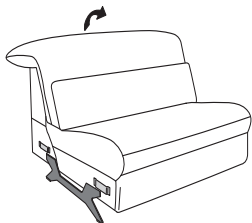

314E FIXED SEAT & BACK
114F POWER RECLINE & MANUAL BACK
AND ZERO G