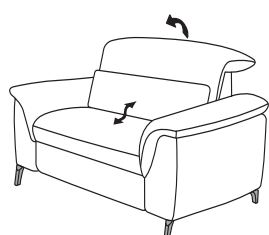

534E FIXED CORNER

591E FIXED TRAY

555E FIXED TERMINAL AND STORAGE

556E FIXED TERMINAL AND STORAGE

105F ARMCHAIR POWER AND ZERO G

himolla

Alcatraz - seat width **35.5"** - 1372

327E FIXED SEAT & BACK
127F POWER RECLINE & MANUAL BACK
AND ZERO G