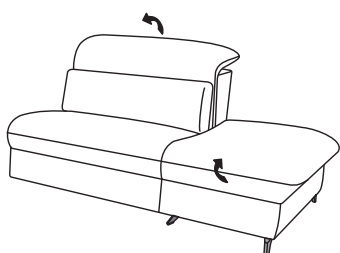

556E FIXED TERMINAL AND STORAGE