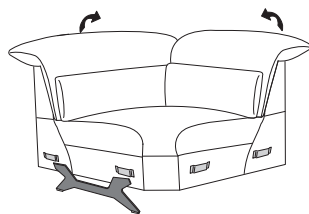

534E FIXED CORNER