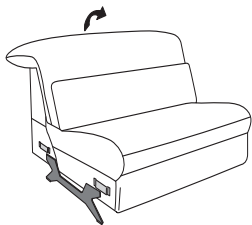

himolla

Alcatraz - seat width **31.5"** - 1372

325E FIXED SEAT & BACK
125F POWER RECLINE & MANUAL BACK
AND ZERO G

326E FIXED SEAT & BACK
126F POWER RECLINE & MANUAL BACK
AND ZERO G

313E FIXED SEAT & BACK
113F POWER RECLINE & MANUAL BACK
AND ZERO G

534E FIXED CORNER

591E FIXED TRAY

555E FIXED TERMINAL AND STORAGE

556E FIXED TERMINAL AND STORAGE

105F ARMCHAIR POWER AND ZERO G

himolla

Alcatraz - seat width **35.5"** - 1372

327E FIXED SEAT & BACK
127F POWER RECLINE & MANUAL BACK
AND ZERO G