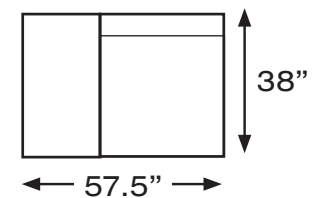

558E FIXED TERMINAL AND STORAGE