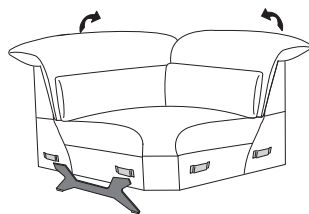

himolla

Alcatraz - seat width **31.5"** - 1372

325E FIXED SEAT & BACK
125F POWER RECLINE & MANUAL BACK
AND ZERO G

326E FIXED SEAT & BACK
126F POWER RECLINE & MANUAL BACK
AND ZERO G

313E FIXED SEAT & BACK
113F POWER RECLINE & MANUAL BACK
AND ZERO G

534E FIXED CORNER

591E FIXED TRAY

555E FIXED TERMINAL AND STORAGE

556E FIXED TERMINAL AND STORAGE

105F ARMCHAIR POWER AND ZERO G

himolla

Alcatraz - seat width **35.5"** - 1372

327E FIXED SEAT & BACK
127F POWER RECLINE & MANUAL BACK
AND ZERO G