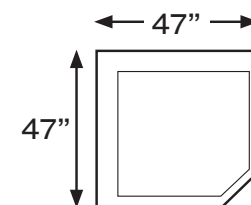

591E FIXED TRAY