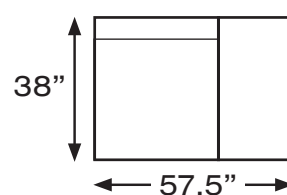

105F ARMCHAIR POWER AND ZERO G