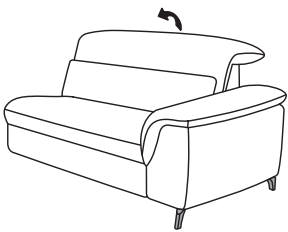

himolla

Alcatraz - seat width **31.5"** - 1372

325E FIXED SEAT & BACK
125F POWER RECLINE & MANUAL BACK
AND ZERO G

313E FIXED SEAT & BACK
113F POWER RECLINE & MANUAL BACK
AND ZERO G

591E FIXED TRAY

555E FIXED TERMINAL AND STORAGE