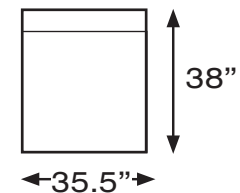

534E FIXED CORNER