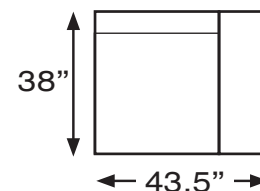

328E FIXED SEAT & BACK
128F POWER RECLINE & MANUAL BACK
AND ZERO G

314E FIXED SEAT & BACK
114F POWER RECLINE & MANUAL BACK
AND ZERO G