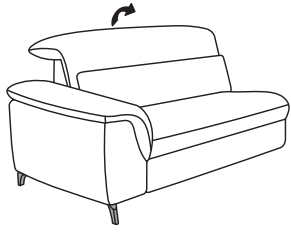

himolla

Alcatraz - seat width **31.5"** - 1372