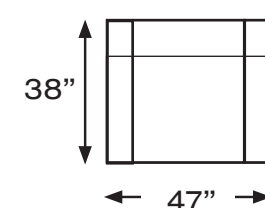

534E FIXED CORNER

591E FIXED TRAY

555E FIXED TERMINAL AND STORAGE

556E FIXED TERMINAL AND STORAGE

105F ARMCHAIR POWER AND ZERO G

himolla

Alcatraz - seat width **35.5"** - 1372

327E FIXED SEAT & BACK
127F POWER RECLINE & MANUAL BACK
AND ZERO G