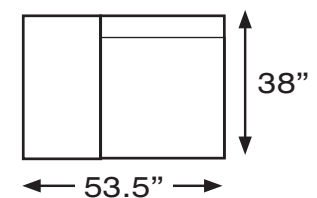

35.5 IN SEAT WIDTH

Description	Code	W – D – H (in)
Terminal element 1 arm LHF stationary	1372-327E	w 43.5 · d 38 · h 32.5
Terminal element 1 arm LHF power	1372-127F	w 43.5 · d 38 · h 32.5
Terminal element 1 arm RHF stationary	1372-328E	w 43.5 · d 38 · h 32.5
Terminal element 1 arm RHF power	1372-128F	w 43.5 · d 38 · h 32.5
Middle element no arms stationary	1372-314E	w 35.5 · d 38 · h 32.5
Middle element no arms power	1372-114F	w 35.5 · d 38 · h 32.5
Terminal open element w/ storage LHF	1372-557E	w 57.5 · d 38 · h 32.5
Terminal open element w/ storage RHF	1372-558E	w 57.5 · d 38 · h 32.5
Corner element stationary	1372-534E	w 47.0 · d 47 · h 32.5
Middle element with wood tray	1372-591E	w 15.5 · d 38 · h 29.5

himolla

Alcatraz - seat width **31.5"** - 1372

325E FIXED SEAT & BACK
125F POWER RECLINE & MANUAL BACK
AND ZERO G

326E FIXED SEAT & BACK
126F POWER RECLINE & MANUAL BACK
AND ZERO G

313E FIXED SEAT & BACK
113F POWER RECLINE & MANUAL BACK
AND ZERO G

534E FIXED CORNER

591E FIXED TRAY

555E FIXED TERMINAL AND STORAGE

556E FIXED TERMINAL AND STORAGE

105F ARMCHAIR POWER AND ZERO G

himolla

Alcatraz - seat width **35.5"** - 1372

327E FIXED SEAT & BACK
127F POWER RECLINE & MANUAL BACK
AND ZERO G