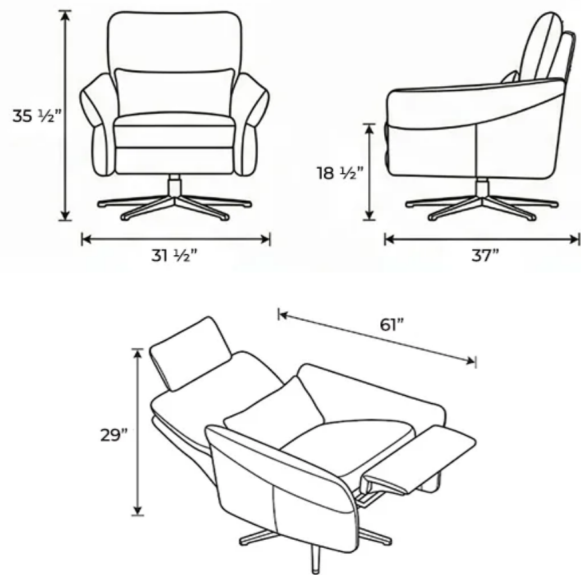

MODEL SANDPIPER Recliner Chair

Please note: Specify star base color (same as Aura Chair Options). Standard seat height 17.5 in. · Tall seat height 18.5 in.

Description	Code	W – D – H (in)
MANUAL RECLINING		
Manual recliner chair (seat ht 17.5 in)	8571-33L	w 31.5 · d 37 · h 34
Manual recliner chair TALL (seat ht 18.5 in)	8571-34L	w 31.5 · d 37 · h 35.5
POWER RECLINING		
Power recliner chair (seat ht 17.5 in)	8571-33E	w 31.5 · d 37 · h 34
Power recliner chair TALL (seat ht 18.5 in)	8571-34E	w 31.5 · d 37 · h 35.5