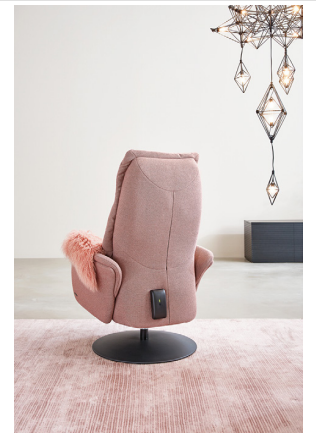

MODEL AZUR

Power Swivel Recliner with EasySwing base

Please note: Please specify base style and finish — Metal Plate: Stainless Steel Look or Anthracite · Star Base: Stainless Steel Look, Anthracite, or Bronze

Description	Code	W – D – H (in)
Power recliner (size M · seat height 18 in)	8551-16Z	w 30.7 · d 33.9 · h 44.5
Power recliner (size L · seat height 20 in)	8551-17Z	w 30.7 · d 34.6 · h 46.1

All prices USD · Subject to change without notice · Distributed by Eurolink USA