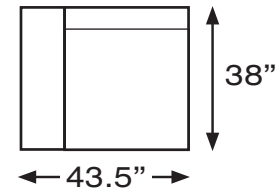

534E FIXED CORNER

591E FIXED TRAY

555E FIXED TERMINAL AND STORAGE

556E FIXED TERMINAL AND STORAGE

105F ARMCHAIR POWER AND ZERO G

himolla

Alcatraz - seat width **35.5"** - 1372

327E FIXED SEAT & BACK
127F POWER RECLINE & MANUAL BACK
AND ZERO G