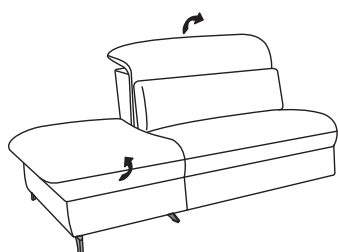

555E FIXED TERMINAL AND STORAGE