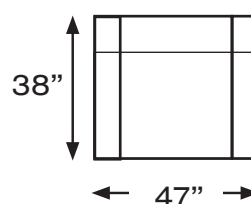

himolla

Alcatraz - seat width **35.5"** - 1372

314E FIXED SEAT & BACK
114F POWER RECLINE & MANUAL BACK
AND ZERO G

105F ARMCHAIR POWER AND ZERO G