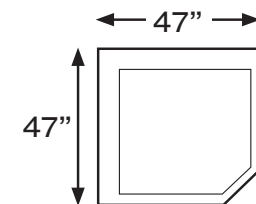

35.5 IN SEAT WIDTH

Description	Code	W – D – H (in)
Terminal element 1 arm LHF stationary	1372-327E	w 43.5 · d 38 · h 32.5
Terminal element 1 arm LHF power	1372-127F	w 43.5 · d 38 · h 32.5
Terminal element 1 arm RHF stationary	1372-328E	w 43.5 · d 38 · h 32.5
Terminal element 1 arm RHF power	1372-128F	w 43.5 · d 38 · h 32.5
Middle element no arms stationary	1372-314E	w 35.5 · d 38 · h 32.5
Middle element no arms power	1372-114F	w 35.5 · d 38 · h 32.5
Terminal open element w/ storage LHF	1372-557E	w 57.5 · d 38 · h 32.5
Terminal open element w/ storage RHF	1372-558E	w 57.5 · d 38 · h 32.5
Corner element stationary	1372-534E	w 47.0 · d 47 · h 32.5
Middle element with wood tray	1372-591E	w 15.5 · d 38 · h 29.5

himolla

Alcatraz - seat width **31.5"** - 1372

325E FIXED SEAT & BACK
125F POWER RECLINE & MANUAL BACK
AND ZERO G

326E FIXED SEAT & BACK
126F POWER RECLINE & MANUAL BACK
AND ZERO G

313E FIXED SEAT & BACK
113F POWER RECLINE & MANUAL BACK
AND ZERO G

534E FIXED CORNER

591E FIXED TRAY

555E FIXED TERMINAL AND STORAGE

556E FIXED TERMINAL AND STORAGE

105F ARMCHAIR POWER AND ZERO G

himolla

Alcatraz - seat width **35.5"** - 1372

327E FIXED SEAT & BACK
127F POWER RECLINE & MANUAL BACK
AND ZERO G

Description	Code	W – D – H (in)
Power recliner (size M · seat height 18 in)	8551-16Z	w 30.7 · d 33.9 · h 44.5
Power recliner (size L · seat height 20 in)	8551-17Z	w 30.7 · d 34.6 · h 46.1

All prices USD · Subject to change without notice · Distributed by Eurolink USA