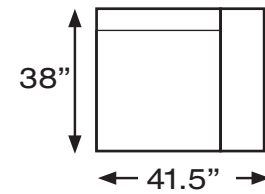

35.5 IN SEAT WIDTH

Description	Code	W – D – H (in)
Terminal element 1 arm LHF stationary	1372-327E	w 43.5 · d 38 · h 32.5
Terminal element 1 arm LHF power	1372-127F	w 43.5 · d 38 · h 32.5
Terminal element 1 arm RHF stationary	1372-328E	w 43.5 · d 38 · h 32.5
Terminal element 1 arm RHF power	1372-128F	w 43.5 · d 38 · h 32.5
Middle element no arms stationary	1372-314E	w 35.5 · d 38 · h 32.5
Middle element no arms power	1372-114F	w 35.5 · d 38 · h 32.5
Terminal open element w/ storage LHF	1372-557E	w 57.5 · d 38 · h 32.5
Terminal open element w/ storage RHF	1372-558E	w 57.5 · d 38 · h 32.5
Corner element stationary	1372-534E	w 47.0 · d 47 · h 32.5
Middle element with wood tray	1372-591E	w 15.5 · d 38 · h 29.5

himolla

Alcatraz - seat width **31.5"** - 1372

325E FIXED SEAT & BACK
125F POWER RECLINE & MANUAL BACK
AND ZERO G

326E FIXED SEAT & BACK
126F POWER RECLINE & MANUAL BACK
AND ZERO G

313E FIXED SEAT & BACK
113F POWER RECLINE & MANUAL BACK
AND ZERO G

534E FIXED CORNER

591E FIXED TRAY

555E FIXED TERMINAL AND STORAGE

556E FIXED TERMINAL AND STORAGE

105F ARMCHAIR POWER AND ZERO G

himolla

Alcatraz - seat width **35.5"** - 1372

327E FIXED SEAT & BACK
127F POWER RECLINE & MANUAL BACK
AND ZERO G