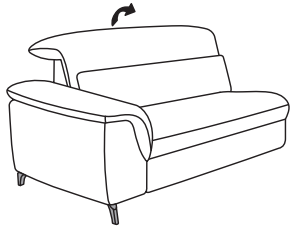

534E FIXED CORNER

591E FIXED TRAY

555E FIXED TERMINAL AND STORAGE

556E FIXED TERMINAL AND STORAGE

105F ARMCHAIR POWER AND ZERO G

himolla

Alcatraz - seat width **35.5"** - 1372

327E FIXED SEAT & BACK
127F POWER RECLINE & MANUAL BACK
AND ZERO G