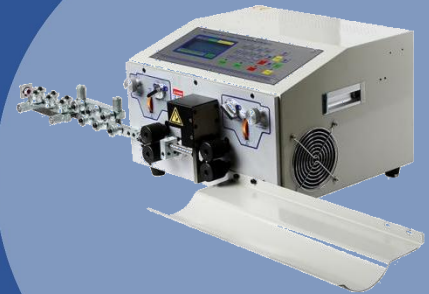

Dimension: 420X390X280mm

Function: Cut & strip 1 wire

Power: 220V/110V 50/60HZ 450W

Cutting Length: 1mm~9999mm

Stripping Length: Front:50mm Back:50mm

Suitable wire size: 0.1- 25mm²

Weight: 32kg

Dimension: 420X390X280mm