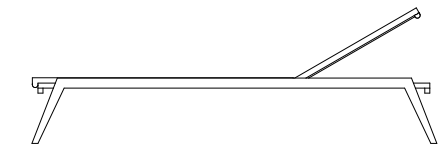

A. Loop Dining Chair
Shown in Grey Weave
and Asteroid® aluminum
Powder Coat

A. Loop Sunlounge
 Shown in Grey Weave and
 Asteroid Aluminum Powder Coat

EXPLORE THE COMPLETE COLLECTION

Dining Chair

Easy Chair