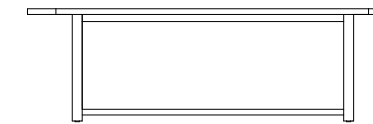

EXPLORE THE COMPLETE COLLECTION

Dining Chair

Arm Chair

3 Seat Sofa

Dining Table 80"
Dining Table 103"

Coffee Table

STANDARD FINISHES

Teak - Charcoal