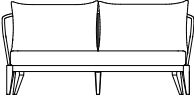

EXPLORE THE COMPLETE COLLECTION

Dining Chair

Arm Chair

Daybed

3 Seat Lounge

Ottoman

Standard Finishes

Teak - Charcoal