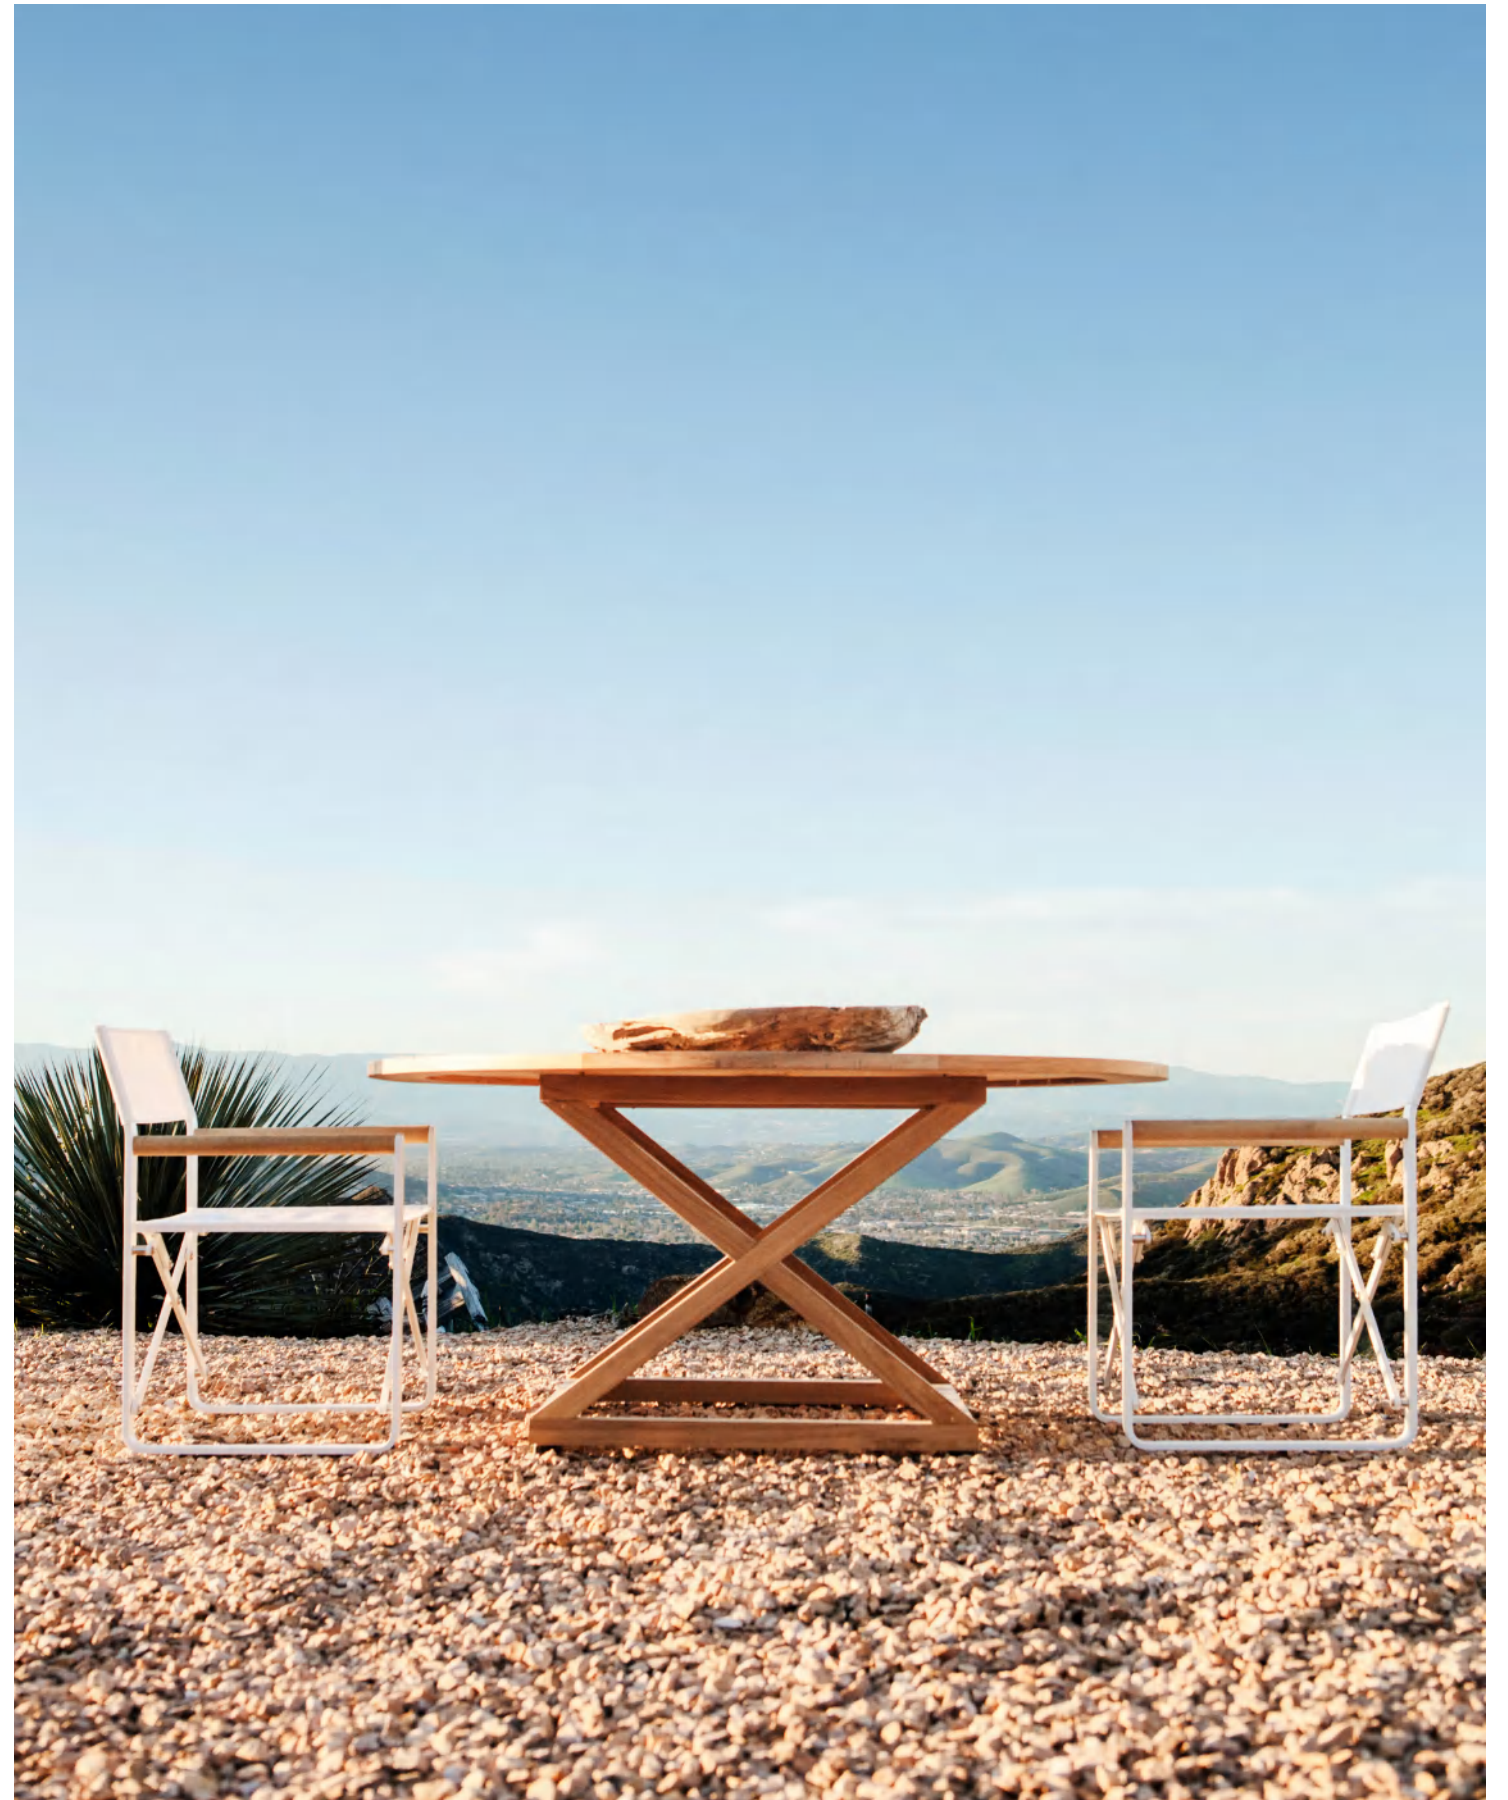

This Page

A. Pacific Sunlounge
Stackable Sunlounge
Shown in Teak with
White Batyline

Opposite Page

B. Pacific Round table
Shown in Teak 61" Diameter
Seats 6

C. LCA Folding Chair
Shown in White Aluminum Frame
with White Batyline