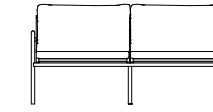

A. Breeze Arm Chair
Shown in Aluminum Asteroid
Finish, Taupe Batyline and
Sunbrella Linen Taupe

EXPLORE THE COMPLETE COLLECTION

2 Seat Sofa

Standard Finishes

MATERIALS

Powder Coated Aluminum:
Azko Nobel® handcrafted, powder coated,
rust-proof aluminum frame, reinforced
signature connection points.

Teak:
100% plantation grown, premium A-Grade teak.

FABRICS

Sunbrella®:
Solution-dyed, acrylic fiber, UV, water, and mold
resistant outdoor fabric.

Serge Ferrari Batyline® Mesh:
Light diffusing, UV and mold resistant, PVC
coated.

PROTECTIVE COVERS

Protect your investment with water-repellent
Sea-Sprae® fabric; protective backside coating,
UV resistant.

WARRANTY

Frames: 3 year limited warranty on structural
integrity.

Materials: 2 year limited warranty.