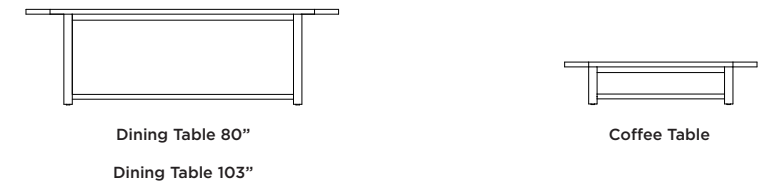

EXPLORE THE COMPLETE COLLECTION

MATERIALS

Powder Coated Aluminum:
Akzo Nobel® handcrafted, powder coated, rust-proof aluminum frame, reinforced signature connection points.

Teak:
100% plantation grown, premium A-Grade teak.

FABRICS

Sunbrella®:
Solution-dyed, acrylic fiber, UV, water, and mold resistant outdoor fabric.

Serge Ferrari Batyline® Mesh:
Light diffusing, UV and mold resistant, PVC coated.

PROTECTIVE COVERS

Protect your investment with water-repellent Sea-Sprae® fabric; protective backside coating, UV resistant.

WARRANTY

Frames: 3 year limited warranty on structural integrity.
Materials: 2 year limited warranty.