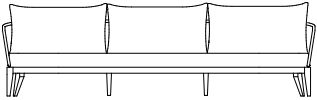

EXPLORE THE COMPLETE COLLECTION

Dining Chair

Arm Chair

Daybed

3 Seat Lounge

Ottoman

Standard Finishes

Teak - Charcoal