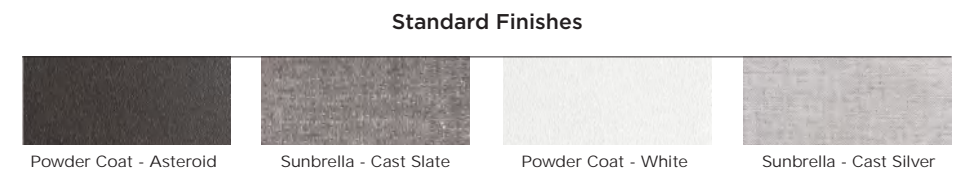

EXPLORE THE COMPLETE COLLECTION

MATERIALS

Powder Coated Aluminum:
Akzo Nobel® handcrafted, powder coated, rust-proof aluminum frame, reinforced signature connection points.

Teak:
100% plantation grown, premium A-Grade teak.