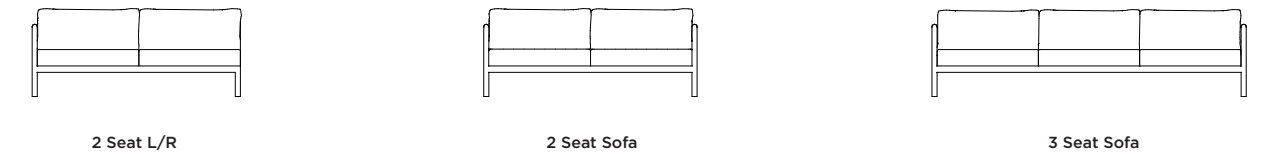

EXPLORE THE COMPLETE COLLECTION

MATERIALS

Powder Coated Aluminum:
Akzo Nobel® handcrafted, powder coated, rust-proof aluminum frame, reinforced signature connection points.

Teak:
100% plantation grown, premium A-Grade teak.

FABRICS

Sunbrella®:
Solution-dyed, acrylic fiber, UV, water, and mold resistant outdoor fabric.

Serge Ferrari Batyline® Mesh:
Light diffusing, UV and mold resistant, PVC coated.

PROTECTIVE COVERS

Protect your investment with water-repellent Sea-Sprae® fabric; protective backside coating, UV resistant.

WARRANTY

Frames: 3 year limited warranty on structural integrity.
Materials: 2 year limited warranty.