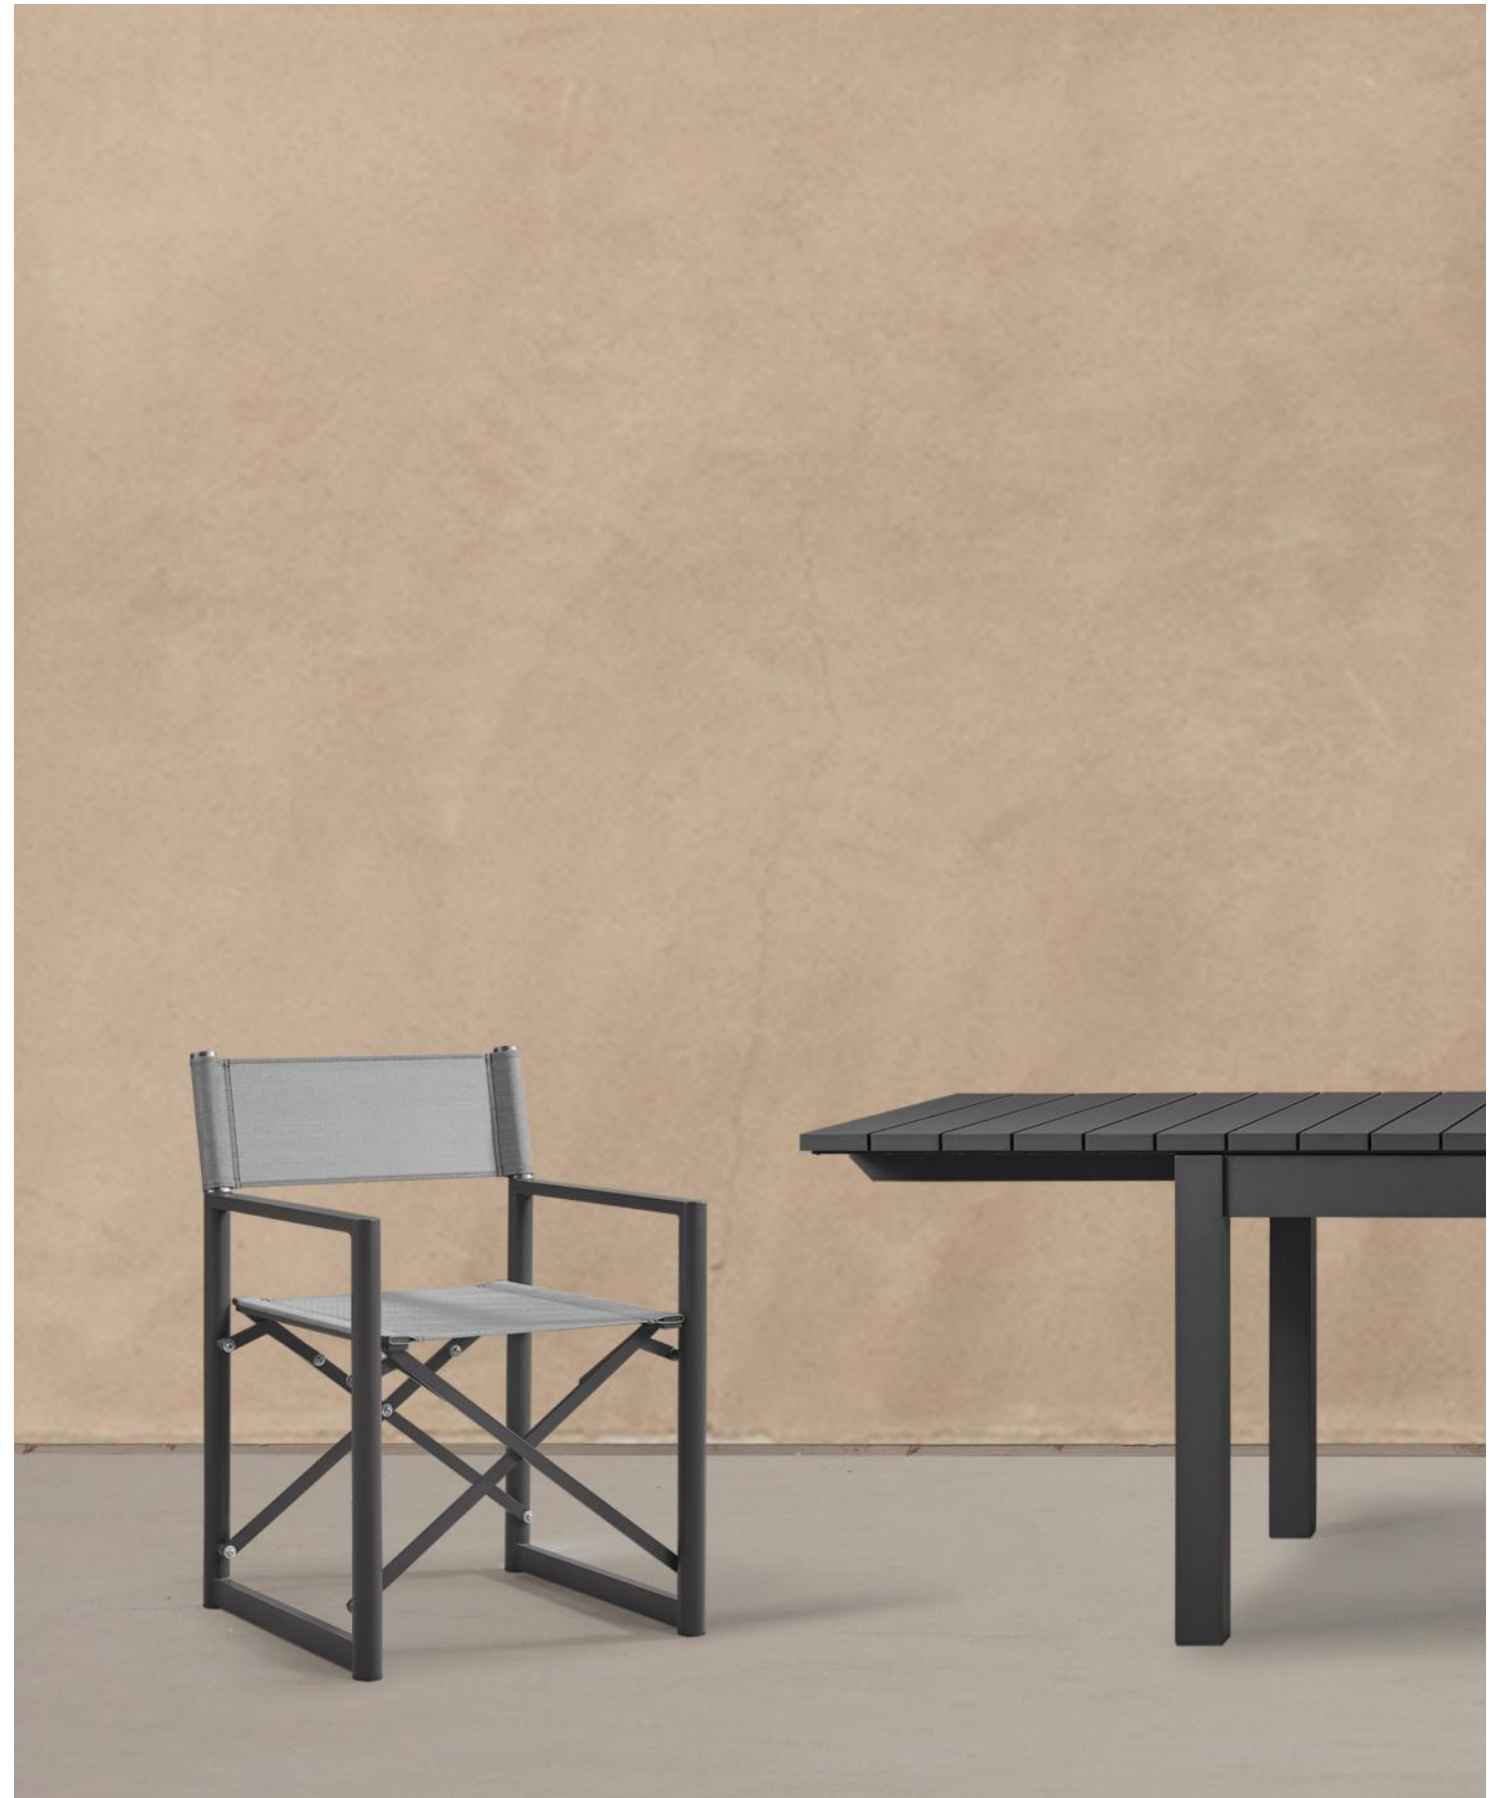

A. Pacific Dining Chair
Shown in Aluminum Asteroid
with Silver Batyline.

A. Pacific Round Dining Table
Shown in Aluminum Asteroid.