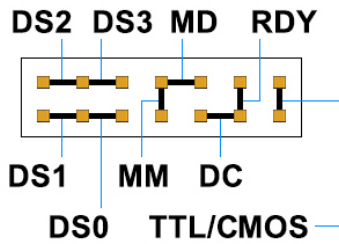

### Chinon FZ-357 Jumpers For The Roland S-760

### Chinon FZ-357 Jumpers Legend

- DSn = Drive Select 0 - 3
- MM = Motor On From Motor On
- MD = Motor On From Drive Select
- RDY = Ready
- DC = Disk Change
- TTL/CMOS = Interface Type

DOWNLOAD: <https://byltly.com/29ng2l>