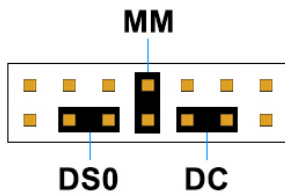

### Chinon FZ-357 Jumpers Legend

- DSn = Drive Select 0 - 3
- MM = Motor On From Motor On
- MD = Motor On From Drive Select
- RDY = Ready
- DC = Disk Change
- TTL/CMOS = Interface Type

DOWNLOAD: <https://byltly.com/29ng2l>