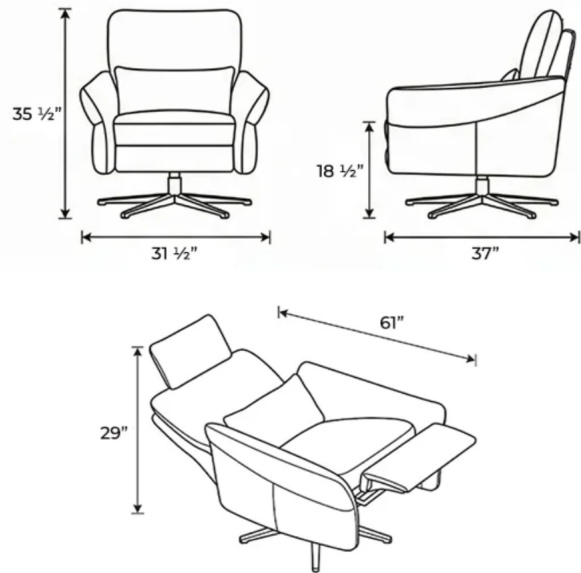

MODEL SANDPIPER Recliner Chair

Please note: Specify star base color (same as Aura Chair Options). Standard seat height 17.5 in. · Tall seat height 18.5 in.

Description	Code	W – D – H (in)
MANUAL RECLINING		
Manual recliner chair (seat ht 17.5 in)	8571-33L	w 31.5 · d 37 · h 34
Manual recliner chair TALL (seat ht 18.5 in)	8571-34L	w 31.5 · d 37 · h 35.5
POWER RECLINING		
Power recliner chair (seat ht 17.5 in)	8571-33E	w 31.5 · d 37 · h 34
Power recliner chair TALL (seat ht 18.5 in)	8571-34E	w 31.5 · d 37 · h 35.5