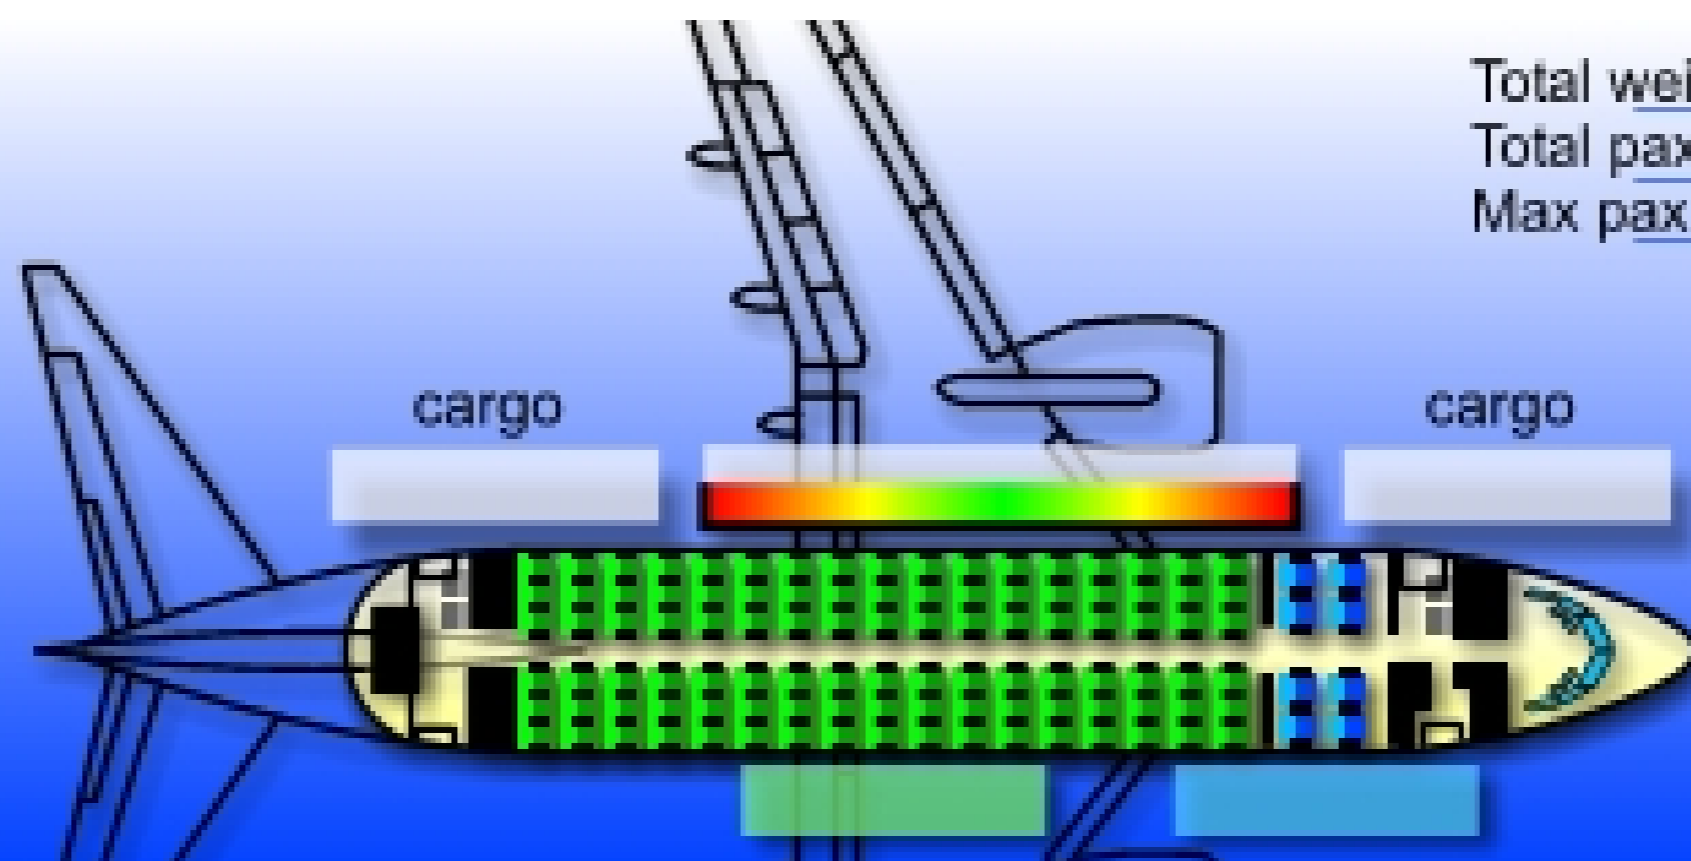

Boeing 737-600 standard

Max weight _____
Empty weight _____
Max fuel load _____

Total weight _____
Total pax _____
Max pax **110**

DOWNLOAD: <https://tinurdi.com/29pixm>

7c2bc87b77