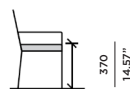

PACIFIC

Pacific-08B Corner arm L&R

FRAME

Teak natural

Teak burnt charcoal

SEAT

White Batyline

Sunbrella - Natural