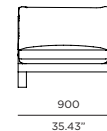

PACIFIC

Pacific-08B Corner arm L&R

FRAME

Teak natural

Teak burnt charcoal

SEAT

White Batyline

Sunbrella - Natural