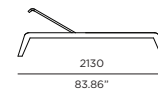

PACIFIC

Pacific-04 Double Sunlounge

FRAME

Teak natural

Teak burnt charcoal

SEAT

White Batyline

Sunbrella - Natural