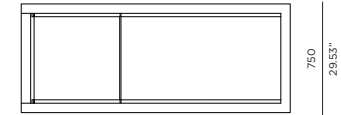

PACIFIC

Pacific-03B Sunlounger

FRAME

Teak natural

Teak burnt charcoal

SEAT

White Batyline

SPECIAL FEATURES